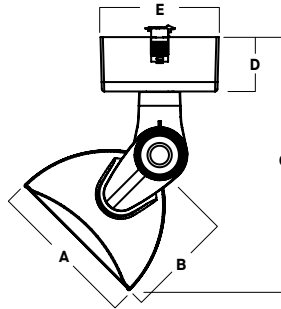

■ DLC PREMIUM LISTED OPTIONS

COPYRIGHT 2023 SPECTRUM LIGHTING, INC.

FIXTURE DIMENSIONS

0° POSITION

A	B
76	4.84
194.1 mm	122.9 mm

45° TILT

A	B	C	D	E
4.84	3.14	8.25	1.77	3.86
122.9 mm	79.8 mm	209.6 mm	45.0 mm	98.0 mm

90° TILT

A	B
6.25	5.75
158.7 mm	145.9 mm

SIDE VIEW

A	B
6.89	7.11
175.0 mm	180.7 mm

FIXTURE ACCESSORIES

BET70WH
MONO POINT CANOPY

TWY7 50L 35K xx BET MW

CANDLEPOWER CURVE TEST SP-01383	PERFORMANCE SUMMARY	REFERENCE DIAGRAM
------------------------------------	---------------------	-------------------