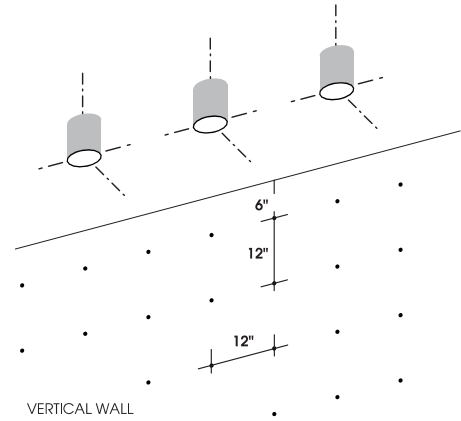

PERFORMANCE DATA - INITIAL ILLUMINATION (FOOTCANDLES) ON WALL - DIRECT LIGHT ONLY - AIMED AT 0°