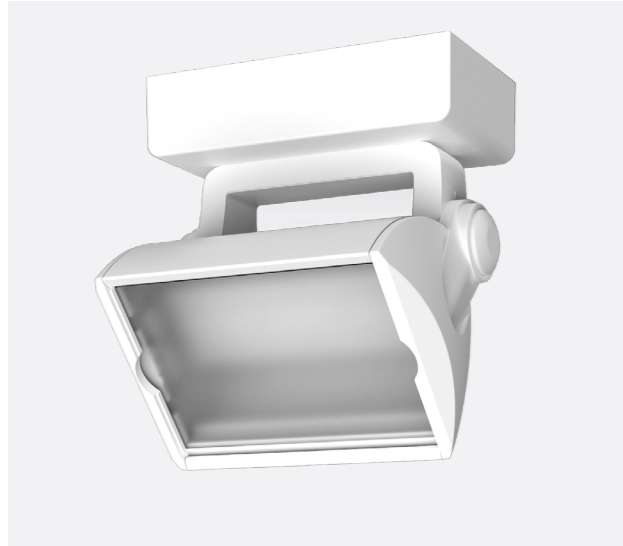

TWY7

7" WALL WASH TRACK LUMINAIRE

Wide Flood 105° x 97° wall wash track or monopoint luminaire with up to 5200 lumens delivered.

LUMENS / WATTAGE DATA

PART NUMBER	DELIVERED LUMENS	SYSTEM WATTS	LPW
TWY7 25L	2483	19.3	129
TWY7 35L	3386	27.1	125
TWY7 50L	5329	41	130

¹Nominal Delivered Lumens at 50L 35Kxx BET MW

PROJECT: _____

QUANTITY: _____

TYPE: _____

SERIES

Wide Flood 105° x 97° wall wash track or monopoint luminaire with up to 5300 lumens delivered.

180° of vertical tilt with degree indexing.

350° horizontal rotation.

Soft etch lens for visual comfort and protection of LED from dust.

For use with Spectrum BET Basix track system (Juno Compatible)

LISTING

cULus Certified. Suitable for dry locations.

■ DLC PREMIUM LISTED OPTIONS

COPYRIGHT 2023 SPECTRUM LIGHTING, INC.

FIXTURE DIMENSIONS

0° POSITION

A	B
76	4.84
194.1 mm	122.9 mm

45° TILT

A	B	C	D	E
4.84	3.14	8.25	1.77	3.86
122.9 mm	79.8 mm	209.6 mm	45.0 mm	98.0 mm