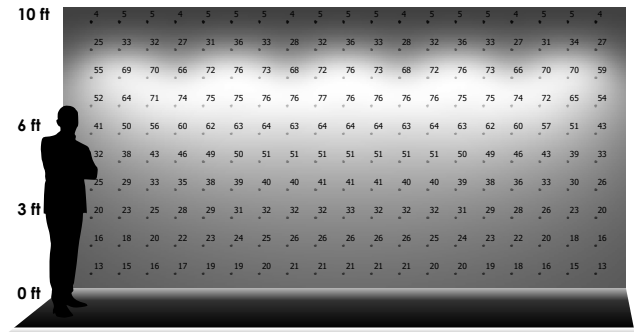

5 LUMINAIRES
3' - 0" away from wall

COPYRIGHT 2023 SPECTRUM LIGHTING, INC.