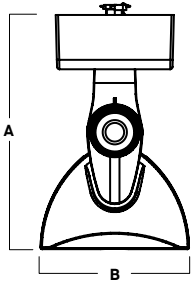

■ DLC PREMIUM LISTED OPTIONS

COPYRIGHT 2023 SPECTRUM LIGHTING, INC.

FIXTURE DIMENSIONS

0° POSITION

A	B
76	4.84
194.1 mm	122.9 mm

45° TILT

A	B	C	D	E
4.84	3.14	8.25	1.77	3.86
122.9 mm	79.8 mm	209.6 mm	45.0 mm	98.0 mm

90° TILT

A	B
6.25	5.75
158.7 mm	145.9 mm

SIDE VIEW

A	B
6.89	7.11
175.0 mm	180.7 mm

FIXTURE ACCESSORIES

BET70WH
MONO POINT CANOPY

TWY7 50L 35K xx BET MW

CANDLEPOWER CURVE TEST SP-01383	PERFORMANCE SUMMARY	REFERENCE DIAGRAM
------------------------------------	---------------------	-------------------