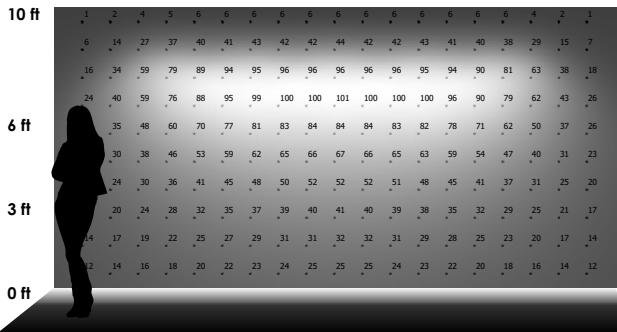

5 LUMINAIRES
3' - 0" away from wall