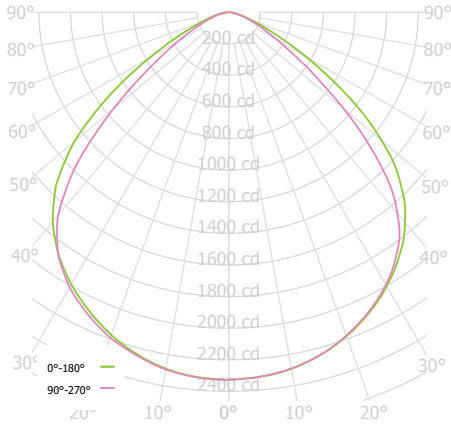

■ DLC PREMIUM LISTED OPTIONS

COPYRIGHT 2023 SPECTRUM LIGHTING, INC.

FIXTURE DIMENSIONS

0° POSITION

A	B
76	4.84
194.1 mm	122.9 mm

45° TILT

A	B	C	D	E
4.84	3.14	8.25	1.77	3.86
122.9 mm	79.8 mm	209.6 mm	45.0 mm	98.0 mm

90° TILT

A	B
6.25	5.75
158.7 mm	145.9 mm

SIDE VIEW

A	B
6.89	7.11
175.0 mm	180.7 mm

FIXTURE ACCESSORIES

BET70WH
MONO POINT CANOPY

TWY7 50L 35K xx BET MW

CANDLEPOWER CURVE TEST SP-01383	PERFORMANCE SUMMARY	REFERENCE DIAGRAM
------------------------------------	---------------------	-------------------

Delivered Lumens: 5329
 Luminaire Watts: 41
 LER: 129.98
 CP at Odeg (Nadir): 2326
 CRI: 80+
 Lumen Multiplier: N/A, only 50L tested
 CCT Multiplier: 40K x 1.0, 50K x 1.0

PERFORMANCE DATA - INITIAL ILLUMINATION (FOOTCANDLES) ON WALL - DIRECT LIGHT ONLY - AIMED AT 0°