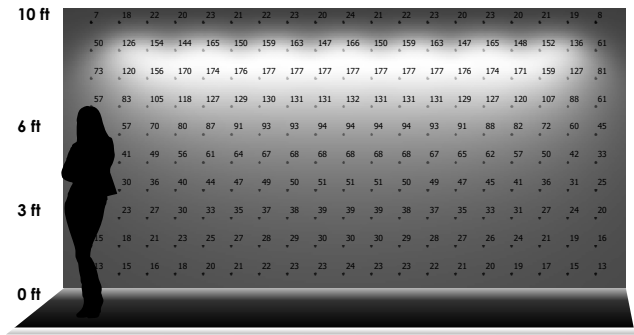

7 LUMINAIRES
2' - 6" away from wall
2' - 6" between luminaires