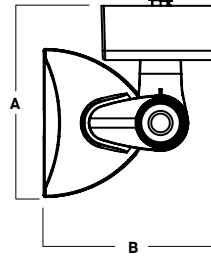

¹Nominal Delivered Lumens at 50L 35Kxx BET MW

PROJECT: _____

QUANTITY: _____

TYPE: _____

SERIES

Wide Flood 105° x 97° wall wash track or monopoint luminaire with up to 5300 lumens delivered.

180° of vertical tilt with degree indexing.

■ DLC PREMIUM LISTED OPTIONS

COPYRIGHT 2023 SPECTRUM LIGHTING, INC.

FIXTURE DIMENSIONS

0° POSITION

A	B
76	4.84
194.1 mm	122.9 mm

45° TILT

A	B	C	D	E
4.84	3.14	8.25	1.77	3.86
122.9 mm	79.8 mm	209.6 mm	45.0 mm	98.0 mm

90° TILT

A	B
6.25	5.75
158.7 mm	145.9 mm

SIDE VIEW

A	B
6.89	7.11
175.0 mm	180.7 mm

FIXTURE ACCESSORIES

BET70WH
MONO POINT CANOPY

TWY7 50L 35K xx BET MW

CANDLEPOWER CURVE TEST SP-01383	PERFORMANCE SUMMARY	REFERENCE DIAGRAM
------------------------------------	---------------------	-------------------