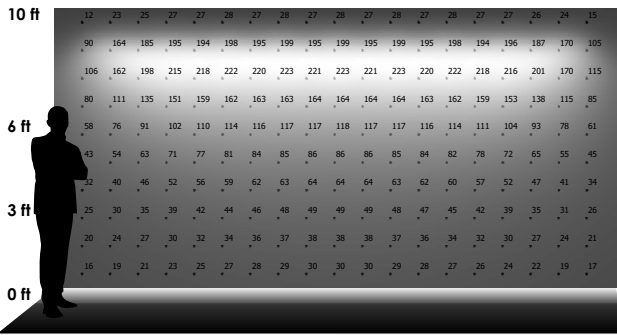

9 LUMINAIRES
2' - 0" away from wall
2' - 0" between luminaires