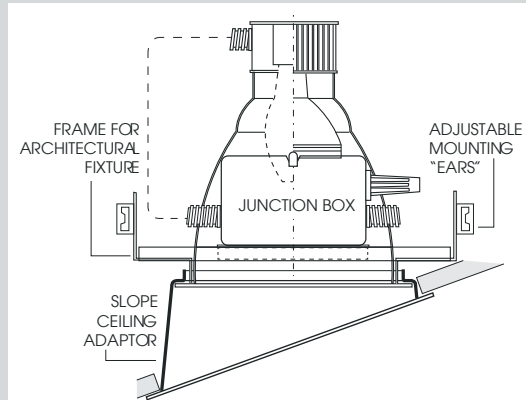

SPECTRUM LIGHTING SLOPE CEILING ADAPTOR LED/ CF / INC / HID

FEATURES & SPECIFICATIONS:

SPECTRUM LIGHTING slope ceiling adaptors are spun 1100-0 aluminum finished in matte white.

Adaptors allow fixture optics to remain perpendicular to the floor.

UL Listed.

DEGREE OF SLOPE	RATIO OF SLOPE
10-14°	3:12
16-19°	4:12
20-22°	5:12
24-26°	6:12
36°	9:12
45°	12:12

8 INCH APERTURE	
SERIES NO.	DEGREE OF SLOPE
SCA8-14	10-14°
SCA8-19	16-19°
SCA8-22	20-22°
SCA8-26	24-26°

7 INCH APERTURE	
SERIES NO.	DEGREE OF SLOPE
SCA7-14	10-14°
SCA7-19	16-19°
SCA7-22	20-22°
SCA7-26	24-26°
SCA7-36	36°
SCA7-45	45°

6 INCH APERTURE	
SERIES NO.	DEGREE OF SLOPE
SCA6-14	10-14°
SCA6-19	16-19°
SCA6-22	20-22°
SCA6-26	24-26°