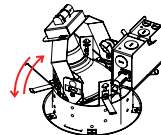

LABELS

ARRA Compliant. UL/ETL Listed for Damp location. Manufactured and tested to UL standard No. 1598.