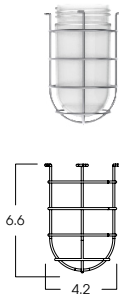

ENCLOSURES & GUARDS

SOME OPTIONS NOT AVAILABLE ON ALL FIXTURES. CONSULT SPECIFICATION SHEETS. PLEASE SPECIFY ENCLOSURE WHEN ORDERING FIXTURES.
NOTE: FROSTED JAR PRODUCES BEST RESULTS WITH LED FIXTURES

ENCLOSURES UP TO 27L

TF1
3" FROSTED DOME

MF1
3" FROSTED MINI

FJ1
3" FROSTED TALL

ENCLOSURES UP TO 55L

TF2
4" FROSTED DOME

MF2
4" FROSTED MINI

FJ2
4" FROSTED TALL

ENCLOSURE WIRE GUARDS UP TO 27L

TG1
3" DOME WIRE GUARD

MG1
3" MINI WIRE GUARD

FG1
3" TALL WIRE GUARD

ENCLOSURE WIRE GUARDS UP TO 55L

TG2
4" DOME WIRE GUARD

MG2
4" MINI WIRE GUARD

FG2
4" TALL WIRE GUARD

COLOR ENCLOSURES UP TO 27L

AMJ1
3" AMBER GLASS

RDJ1
3" RED GLASS

BLJ1
3" BLUE GLASS

GRJ1
3" GREEN GLASS

ENCLOSURES WITH SHIELDS UP TO 27L

SS1
3" SIDE SHIELD

BS1
3" BOTTOM CUP

FS1
3" FULL SHIELD