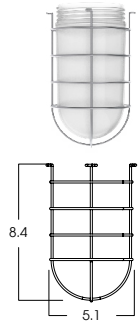

TF1
3" FROSTED DOME

MF1
3" FROSTED MINI

FJ1
3" FROSTED TALL

ENCLOSURES UP TO 55L

TF2
4" FROSTED DOME

MF2
4" FROSTED MINI

FJ2
4" FROSTED TALL

ENCLOSURE WIRE GUARDS UP TO 27L

TG1
3" DOME WIRE GUARD

MG1
3" MINI WIRE GUARD

FG1
3" TALL WIRE GUARD

ENCLOSURE WIRE GUARDS UP TO 55L

TG2
4" DOME WIRE GUARD

MG2
4" MINI WIRE GUARD

FG2
4" TALL WIRE GUARD

COLOR ENCLOSURES UP TO 27L

AMJ1
3" AMBER GLASS

RDJ1
3" RED GLASS

BLJ1
3" BLUE GLASS

GRJ1
3" GREEN GLASS

ENCLOSURES WITH SHIELDS UP TO 27L

SS1
3" SIDE SHIELD

BS1
3" BOTTOM CUP

FS1
3" FULL SHIELD