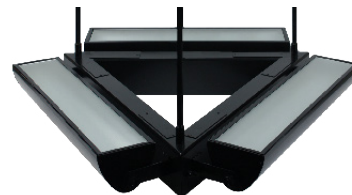

LED ATRIUM FIXTURE

OA SERIES / 3x52 WATT MAX LED

speculume decorative

ATL40X3LEDOA

APPLICATION

LED atrium fixture designed for 20' + mounting heights. Fixture adjustment allows for use as down, side or indirect area light.

FEATURES

Three individual heads may be aimed for indirect (up), horizontal (side) or down lighting (down). Delivers a range of 9000-18000 lumens. Unique triangle of fabricated aluminum is decorative and functional providing a rigid mounting platform. Variety of finishes and mounting methods.

FINISH

Multi-stage polyester powder-coat process applied on our dedicated paint lines. A wide variety of standard and custom finishes are available. All exposed materials are chromate pretreated to resist corrosion.

ELECTRONICS

LED module features high brightness white Nichia LEDs. 3-step MacAdam Ellipses binning and CRI 84 minimum. Variety of electronic 120v/277v and dimming drivers.

CONSTRUCTION

Extruded and machined 6063-H32 aluminum heatsink and fixture housing. Fixture frame constructed of aluminum extrusion and finished to specification.

CODE COMPLIANCE

ARRA Compliant. ETL/UL/CSA listed for damp locations. LM79/LM80/TM21 data available. Manufactured and tested to UL standards No. 1598/8750.

A	B	C	D	E
26.4	39.1	7.0	5.5	Ø29.3
670.5mm	993.1 mm	177.8 mm	137.7 mm	744.2mm

INDIRECT