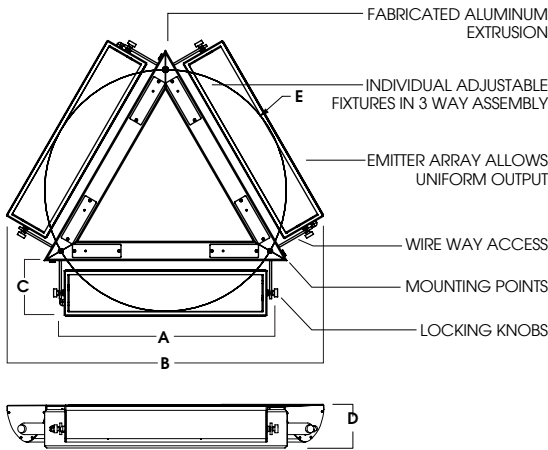

A	B	C	D	E
26.4	39.1	7.0	5.5	Ø29.3
670.5mm	993.1 mm	177.8 mm	137.7 mm	744.2mm