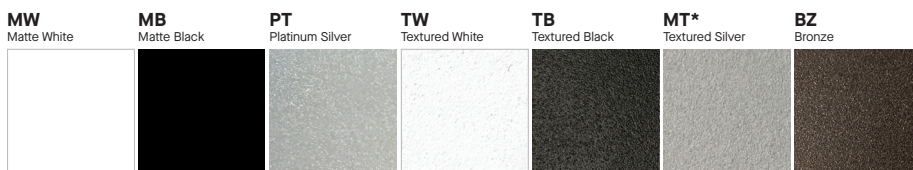

TIER 1 - STANDARD FINISHES