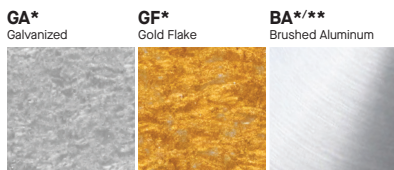

TIER 3 - HAND APPLIED FINISHES