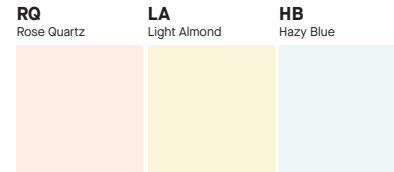

Nouveau Pastel - Matte Finish, Available for Interior of Shade Only