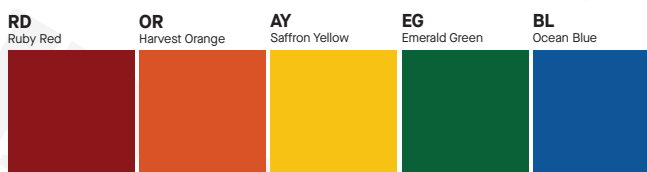

Eco Classics - Eco-Conscious Powder Coat Solution Produced from 25% Post-Consumer Plastics