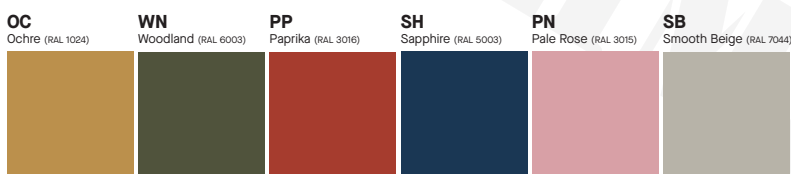

COLOR OPTIONS - POWDER COAT PAINT FINISHES

NOTE: NO PRINTED IMAGE CAN EQUAL THE EXACT COLOR OF FINISH ON METAL.
SEE INDIVIDUAL SPECIFICATION SHEETS OR CONSULT FACTORY FOR ADDITIONAL INFORMATION.

CORD OPTIONS

Standard - Vinyl Cords

Decorative - Braided Color Cords

TIER 1 - STANDARD FINISHES

TIER 2 - SPECIALTY FINISHES

Gloss

Eco Classics - Eco-Conscious Powder Coat Solution Produced from 25% Post-Consumer Plastics

Terra

Naturals

TIER 3 - HAND APPLIED FINISHES

CUSTOM COLOR FINISHES Contact factory

INTERIOR FINISHES