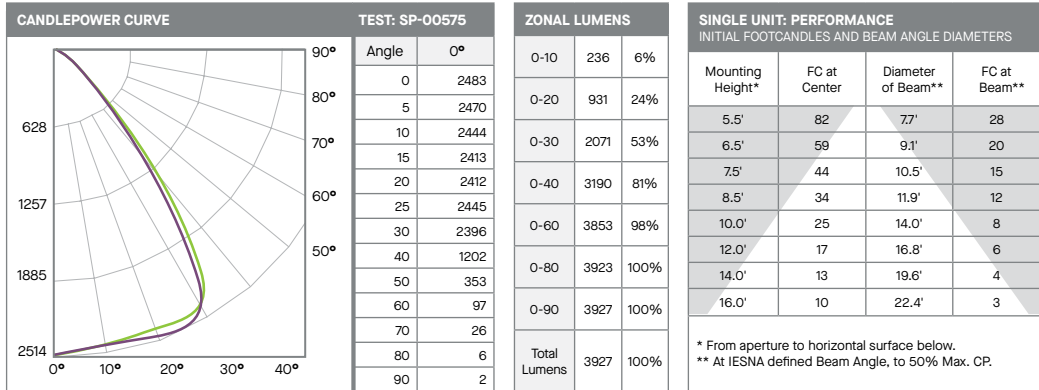

12" ROUND DIRECT / INDIRECT

GENERAL ILLUMINATION / PHOTOMETRIC DATA

C1216UDGV-55L35K-EXTSG-SO_Down

55L - 85 CRI

Green: 0-180
Purple: 45-225

Delivered Lumens: 3927   CP @ 0° (Nadir): 2483
Luminaire Watts: 39   Beam Angle: 70°
LER: 101   CRI: 84

Spacing Ratio: 1.32
Output Multipliers: 15L x 0.27, 27L x 0.49, 37L x 0.67