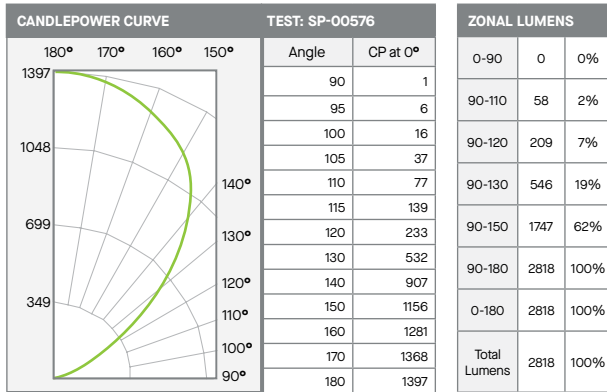

12" ROUND DIRECT / INDIRECT

GENERAL ILLUMINATION / PHOTOMETRIC DATA

C1216UDGV-37L35K-EX-TSG-SO_Up

37L - 85 CRI