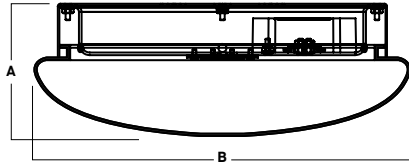

**CLOUD 10" ROUND  
SURFACE LIGHT**  
GV SERIES / 1500 LUMENS

A	B
3.9 99.1 mm	11.0 279.4 mm

PROJECT: \_\_\_\_\_  
 QUANTITY: \_\_\_\_\_ TYPE: \_\_\_\_\_

**SX1003RDLEDGV**

**APPLICATION**

Cloud 10" surface light for area illumination.