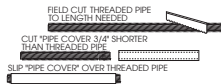

SOME OPTIONS NOT AVAILABLE ON ALL FIXTURES. CONSULT SPECIFICATION SHEETS. SEE INDIVIDUAL SPECIFICATION SHEETS OR CONSULT FACTORY FOR ADDITIONAL INFORMATION. NOTE: THIS IS TYPICAL OF SPECLUME SPECIFICATION FOR PENDANT MOUNTING. INDIVIDUAL FIXTURES OR PROJECTS MAY HAVE SPECIALIZED REQUIREMENTS.

MOUNTING TYPES

ORDER: **HM** (Length)
SPECIFY LENGTH:
HM3 - 3"   **HM24** - 24"
HM6 - 6"   **HM36** - 36"
HM12 - 12"   **HM48** - 48"
HM18 - 18"   **HM72** - 72"
HMLC(XX)
Custom Length
(Specify in Inches)

HMAT*
HANG STRAIGHT ALL THREAD
45° SWIVEL 1/2" STEM - 1/4" IP

ORDER: **HMAT** (Length)
SPECIFY LENGTH:
HMAT12 - 12"
HMAT24 - 24"
HMAT36 - 36"
HMAT48 - 48"
HMAT72 - 72"
HMATLC(XX)
Custom Length
(Specify in Inches)

PM*
RIGID PENDANT MOUNT
RIGID 1/2" STEM - 3/8" NPT

ORDER: **PM** (Length)
SPECIFY LENGTH:
PM3 - 3"   **PM24** - 24"
PM6 - 6"   **PM36** - 36"
PM12 - 12"   **PM48** - 48"
PM18 - 18"   **PM72** - 72"
PMLC(XX)
Custom Length
(Specify in Inches)

CD
CORD / CABLE MOUNT
SJ CORD WITH 1/16 SS CABLE

ORDER: **CD** (Length)
SPECIFY LENGTH:
CD36 - 36"
CD72 - 72"
CD144 - 144"
CDLC(XX)
Custom Length
(Specify in Inches)

CM
CORD MOUNT
SJ CORD STRAIN RELIEF

ORDER: **CM** (Length)
SPECIFY LENGTH:
CM36 - 36"
CM72 - 72"
CM144 - 144"
CMLC(XX)
Custom Length
(Specify in Inches)

CHN
CHAIN MOUNT
SJ CORD / DECORATIVE CHAIN

ORDER: **CHN** (Length)
SPECIFY LENGTH:
CHN36 - 36"
CHN72 - 72"
CHN144 - 144"
CHNLC(XX)
Custom Length
(Specify in Inches)

MOUNTING FINISH

Standard Canopy / Stem or Cord mounting finish is matte white. Black fixtures receive matte black mounting finish, silver fixture receive silver mounting finish. Custom colors for canopy and stem are available upon request.

MOUNTING COMPONENTS FINISH