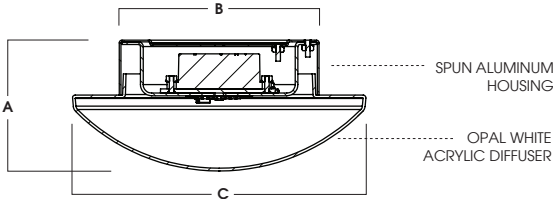

A	B	C
3.9 99.1 mm	6.0 152.4 mm	8.8 223.5 mm

WATTAGE / LUMENS DATA		
PART NUMBER	SOURCE LUMENS¹	SYSTEM WATTS
SX0803RDGV15L	1500	9

SERIES	LUMENS¹	CCT	DRIVER / DIMMING²	OPTIONS³	MOUNTING⁴	DIFFUSER	FINISH
SX0803RDGV	15L 1500 Lm	27K 2700K	EX Electronic Driver, 120V/277V DS10X 10% 0-10V, 120V/277V DS2W1 1%, ELV/MLV, 120V	FS Fuse Holder and Fuse GS Ceiling Level Gasket USR Universal IR Motion/Light Sensor	SM Surface Mount HM⁵ Hang Straight Swivel Fitting PM⁵ Rigid Pendant WM Wall Mount	OP White Opal Acrylic POP White Opal Polycarbonate	MW⁶ Matte White
		30K 3000K					MB⁶ Matte Black
		35K 3500K					PT⁶ Platinum
		40K 4000K					TW Textured White
							TB Textured Black
							MT Textured Silver
							BZ Bronze
							OB Oil Rubbed Bronze
							CH Charcoal
							GH Graphite
							AC Champagne
							SN Sun Gold
							BR Brecchia Rust
							AN Anodic Natural
							CO Copper Metallic
							CC⁷ Custom Color

EXAMPLE: SX0803RDGV15L35KEXSMOPMW

NOTES:

1 Nominal Source Lumens at 3500K 2 Contact Factory for Additional Options 3 See Product Options Page For Details 4 See Mounting Page for Details on Components and Finishes 5 Specify Length in Inches; See Mounting Page for Available Lengths 6 Standard Finishes 7 See Color Page for More Options/Consult Factory for Special Finishes

PROJECT:	TYPE:
CAT. NO.: