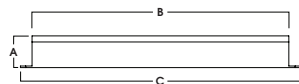

REMOTE EMERGENCY BATTERY OPTIONS

EMRM7W - REMOTE EMERGENCY BATTERY (UP TO 12W, 50' MAX)

EM WATTAGE	A	B	C
EMRM5W	1.5	9.0	9.5
EMRM7W*	1.3	12.6	13.0
EMRM12W	1.3	12.8	13.3

*STANDARD