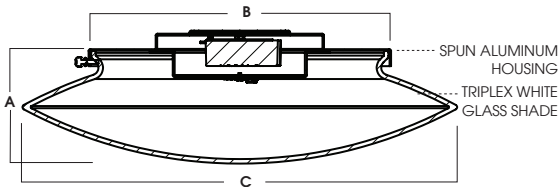

SERIES	A	B	C
TX1303LEDGV	4.3	6.8	11.9
TX1604LEDGV	4.7	6.8	14.9
TX1905LEDGV	5.3	6.8	17.5

WATTAGE TO LUMENS UPDATE

CURRENT PART NUMBER EXAMPLE	PREVIOUS PART NUMBER EXAMPLE	SOURCE LUMENS¹	SYSTEM WATTS
TX1303LEDGV15L	TX1303LEDGV14W	1500	9
TX1303LEDGV27L	TX1303LEDGV26W	2700	16

SERIES	LUMENS¹	CCT	DRIVER / DIMMING³	OPTIONS⁴	MOUNTING⁵	FINISH⁷
TX1303LEDGV²	15L 1500 Lm	27K 2700K	EX Electronic Driver, 120V/277V	FS Fuse Holder and Fuse	WM Wall Mount	MW⁸ Matte White
TX1604LEDGV	27L 2700 Lm	30K 3000K	DS10X 10% 0-10V Dimming, 120V/277V	GS Ceiling Level Gasket	SM Surface Mount	MB⁸ Matte Black
TX1905LEDGV		35K 3500K	DO10X 1% 0-10V Dimming, 120V/277V		HM⁶ Hang Straight	PT⁸ Platinum
		40K 4000K	DS2W1 2 Wire Phase Dimming, 120V		PM⁶ Rigid Pendant	TW Textured White
			DLTE1³ Lutron 2 Wire Phase Dimming, 120V Only			TB Textured Black
						MT Textured Silver
						BZ Bronze
						OB Oil Rubbed Bronze
						CH Charcoal
						GH Graphite
						AC Champagne
						SN Sun Gold
						BR Breccia Rust
						AN Anodic Natural
						CO Copper Metallic
						CC Custom Color

EXAMPLE: TX1303LEDGV15L35KEXGSSMMW

NOTES:

1 Nominal Source Lumens at 3500K 2 Available With 15L Only 3 Contact Factory for Additional Options 4 See Product Options Page for Details
5 See Mounting Page for Details on Components and Finishes 6 Specify Length in Inches: See Mounting Page for Available Lengths
7 Contact Factory for Special Finishes 8 Standard Finishes

PROJECT:	TYPE:
CAT. NO.: