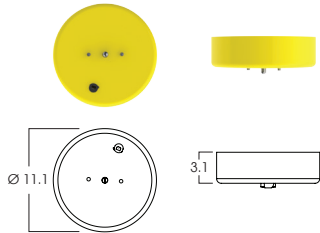

EMERGENCY BATTERY OPTIONS

EMCP7W - LARGE DRIVER CANOPY FOR 7W EMERGENCY BATTERY (FOR ALL CEILING MOUNT TYPES)