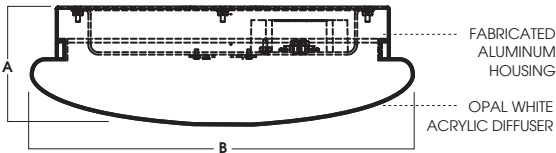

CODE COMPLIANCE

ARRA Compliant. ETL listed for damp locations. ADA Compliant. Manufactured and tested to UL standards No. 1598/8750.