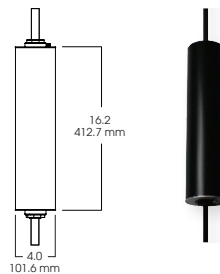

EMLN7W - 7W IN-LINE EMERGENCY BALLAST (FOR HM, HMAT, AND PM OPTIONS)