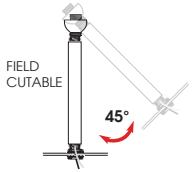

ORDER: **HMAT** (Length)
SPECIFY LENGTH:
HMAT12 - 12"
HMAT24 - 24"
HMAT36 - 36"
HMAT48 - 48"
HMAT72 - 72"
HMATLC(XX)
Custom Length
(Specify in Inches)