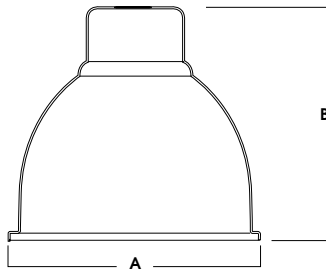

ESPRESSO INC

speclume
decorative

SERIES	A	B
EP1010INC	10.0	10.0
EP1414INC	14.0	14.0

EP-INC INTERIOR/EXTERIOR

APPLICATION

Espresso is a popular European styled pendant fixture. INC Series is designed for indoor damp locations or outdoor wet locations.

FEATURES

Speclume series fixtures offer simple contemporary style with functional luminaire performance. All fixtures are designed and manufactured in our factory. The wide range of combinations for illumination, mounting, enclosures, guards and finishes allows for creative fixture specification and design. Fixtures may be wall or pendant mounted with standard or custom wall arm (goosenecks) and pendants.

FINISH

Multi-stage polyester powder-coat process applied on our dedicated paint lines. A wide variety of standard and custom finishes are available. All exposed materials are chromate pretreated to resist corrosion.

ELECTRONICS

E26 Edison medium base 120V socket for incandescent or LED lamps. Contact factory for other available socket options

CONSTRUCTION

Fixture shades are spun in our factory from 0.063 high purity aluminum. Gaskets are machine cut neoprene.

CODE COMPLIANCE

ETL listed for damp locations. Optional Wet location. Manufactured and tested to UL standard No. 1598.

SERIES	LAMP ENCLOSURE	MOUNTING	FINISH
EP1010INC EP1414INC	GJ1 - Glass Lamp Enclosure FJ1 - Frosted Glass Enclosure PJ3 - Prismatic Lamp Enclosure AJ1 - Amber Lamp Enclosure RDJ1 - Red Lamp Enclosure GRJ1 - Green Lamp Enclosure BLJ1 - Blue Lamp Enclosure WJ1 - Wire Guard CG1 - Cast Wire Guard SS1 - Side Lamp Shield BS1 - Bottom Lamp Cup WL - Wet Location (Pendant Type or Wall Mount Only)	CEILING MOUNT CD** - Cord/Cable Mount (No WL) CM* - Cord Mount HM - Hang Straight AT* - Hang Straight All Thread PM* - Rigid Pendant Mount *Specify Length in Inches	MW - Matte White MB - Matte Black GW - Gloss White GB - Gloss Black BZ - Bronze OB - Oil Rubbed Bronze PT - Platinum SI - Silver GA - Galvanized CH - Charcoal GH - Graphite AM - Anodic Malachite SN - Sun Gold EG - Evergreen VE - Verde Green BL - Blue Streak RD - Red Baron OR - Orange CO - Copper Metallic Consult Factory for Custom or Metal Finishes

EXAMPLE: EP1414INC/FJ2/HM36PT

PROJECT:	TYPE:
CAT. NO.: