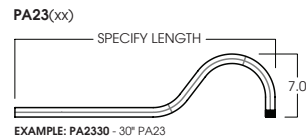

CUSTOMIZED WALL MOUNTING PIPES

PROJECT:	TYPE:
CAT. NO.: