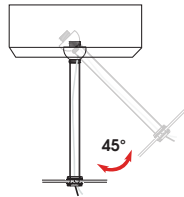

CEILING MOUNT CANOPIES - CANOPIES MOUNT TO OCTAGON STYLE J-BOX

HM - HANG STRAIGHT