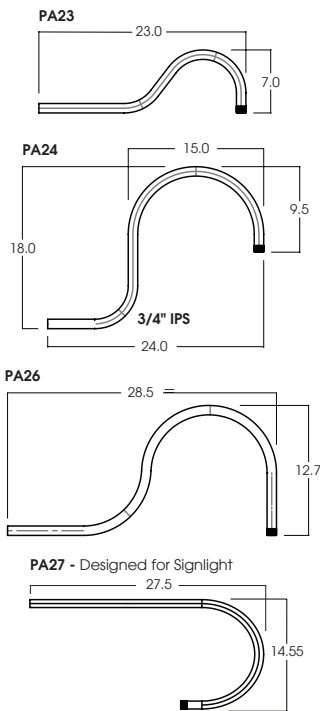

WALL MOUNTING PIPES

CUSTOMIZED WALL MOUNTING PIPES

PROJECT:	TYPE:
CAT. NO.: