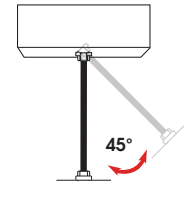

CM - CORD MOUNT