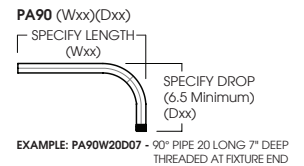

CUSTOMIZED WALL MOUNTING PIPES

PROJECT:	TYPE:
CAT. NO.: