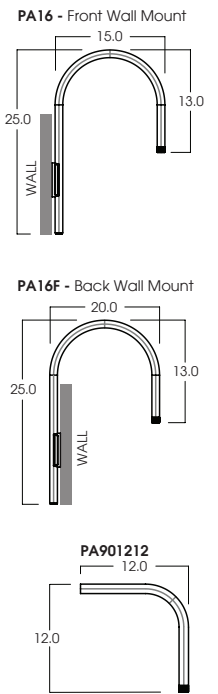

WALL MOUNTING PIPES

CUSTOMIZED WALL MOUNTING PIPES

PROJECT:	TYPE:
CAT. NO.: