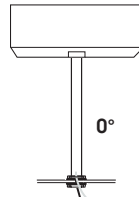

PM - RIGID PENDANT MOUNT