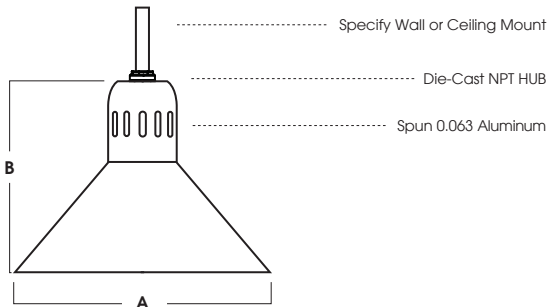

CODE COMPLIANCE

ARRA Compliant. ETL/CSA listed for dry/damp locations. Manufactured and tested to UL standards No. 1598/8750.