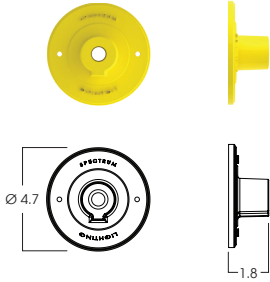

SOME OPTIONS NOT AVAILABLE ON ALL FIXTURES. CONSULT SPECIFICATION SHEETS. SEE INDIVIDUAL SPECIFICATION SHEETS OR CONSULT FACTORY FOR ADDITIONAL INFORMATION.
NOTE: THIS IS TYPICAL OF RLM SPECIFICATION FOR WALL MOUNTING. INDIVIDUAL FIXTURES OR PROJECTS MAY HAVE SPECIALIZED REQUIREMENTS.

WALL MOUNT CANOPIES

CP6 - MOUNTS DIRECTLY TO WALL OR OCTAGON STYLE J-BOX