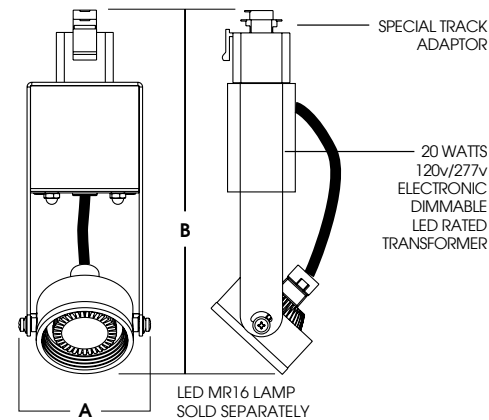

A	B
2.7	8.6
68.6 mm	218.4 mm

SERIES	DRIVER	ADAPTOR¹	FINISH³	ACCESSORIES⁵
GTMR16LED	E1 Electronic, 120v 12v Transformer	GES66 Works with GES Track TEK100 Works with TEK Track GA100 Works with XTS Track GES70² Monopoint Canopy HTEK100 Works with HTEK 277V / 2 Cir Track	MW⁴ Matte White MB⁴ Matte Black PT⁴ Platinum Silver CC Custom Color See Page 2 for Full Range of Color Options (83-90102)	LN16⁶ Lens SN16 Snoot HL16⁷ Hex Louver
LED MR16 LAMP SOLD SEPARATELY				

EXAMPLE: GTMR16LEDE1/GES66/PT/LN20

NOTES:

1 See GTMR16LED Surface Light for Pendant Options 2 120v Only 3 See Color Page for More Options/Consult Factory for Special Finishes 4 Standard Finishes 5 Accessory Finish will Match Fixture 6 See Lens Pages 7 Matte Black

PROJECT:	TYPE:
CAT. NO.: