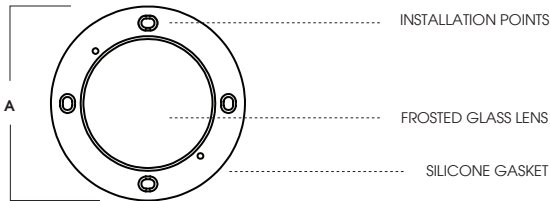

CODE COMPLIANCE

ETL listed for wet location. Manufactured and tested to UL standards No. 1598/8750.

A	B	C
4.25 107.9 mm	1.35 34.2 mm	4.25 107.9 mm

A
4.75 120.65 mm

BASE MODULE					FACEPLATE SPECIFICATION		
SERIES²	LUMENS	CCT	DRIVER / VOLTAGE		FACE PLATE²		FINISH³
STPK¹ Round Step Light Base Module	1L 265 Lm (5 Watt)	40K 4000° K	E1	Electronic Driver 120V	PCPSLH Louver Face Plate 	PCPGL Frame Face Plate 	MW⁴ Matte White MB⁴ Matte Black PT⁴ Platinum BZ⁴ Bronze NA Natural Aluminum OB Oil Rubbed Bronze SI Silver GA Galvanized CH Charcoal GH Graphite AM Anodic Malachite SN Sun Gold BL Blue Streak RD Red Baron CO Copper Metallic CC Custom Color

EXAMPLE: STPK1L40KEX/PCPSLH/BZ

NOTES:

1 May Be Ordered Separately And Used As Retrofit In Existing Fixture 2 160° Spread 3 Contact Factory for Special Finishes 4 Standard Finishes

PROJECT:	TYPE:
CAT. NO.: