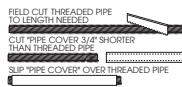

ORDER: **HMAT** (Length)

SPECIFY LENGTH:

HMAT12 - 12"
HMAT24 - 24"
HMAT36 - 36"
HMAT48 - 48"
HMAT72 - 72"

HMATLC(XX)

Custom Length
(Specify in Inches)