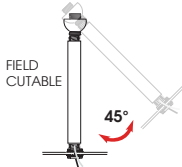

HMAT* HANG STRAIGHT ALL THREAD

45° SWIVEL 1/2" STEM - 1/4" IP

ORDER: **HMAT** (Length)

SPECIFY LENGTH:

HMAT12 - 12"
HMAT24 - 24"
HMAT36 - 36"
HMAT48 - 48"
HMAT72 - 72"

HMATLC(XX)

Custom Length
(Specify in Inches)