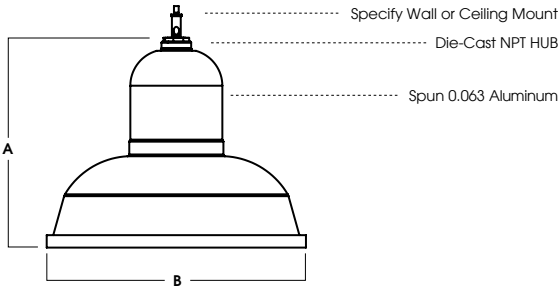

CODE COMPLIANCE

ARRA Compliant. ETL/CSA listed for dry/damp locations. Manufactured and tested to UL standards No. 1598/8750.

Dimensioned with **WD1812INC**