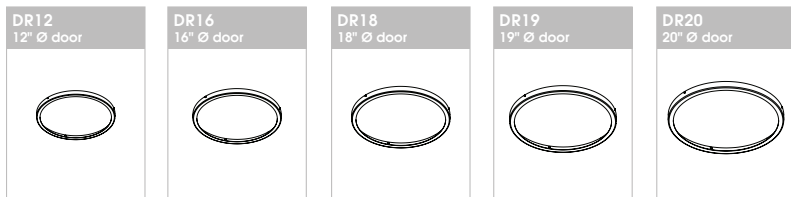

DOORS

PROJECT:	TYPE:
CAT. NO.: