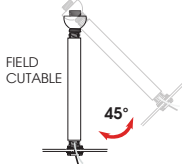

HMAT* HANG STRAIGHT ALL THREAD

45° SWIVEL 1/2" STEM - 1/4" IP

ORDER: **HMAT** (Length)

SPECIFY LENGTH:

HMAT12 - 12"
HMAT24 - 24"
HMAT36 - 36"
HMAT48 - 48"
HMAT72 - 72"

HMATLC(XX)

Custom Length
(Specify in Inches)