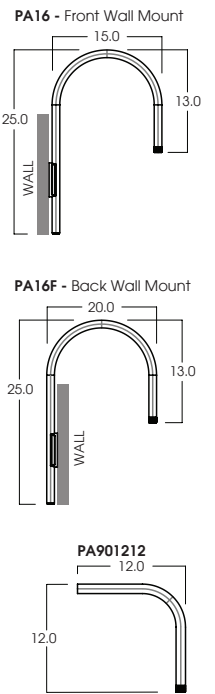

WALL MOUNTING PIPES

CUSTOMIZED WALL MOUNTING PIPES

PROJECT:	TYPE:
CAT. NO.: