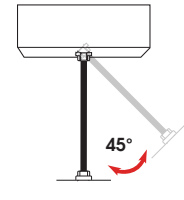

CM - CORD MOUNT