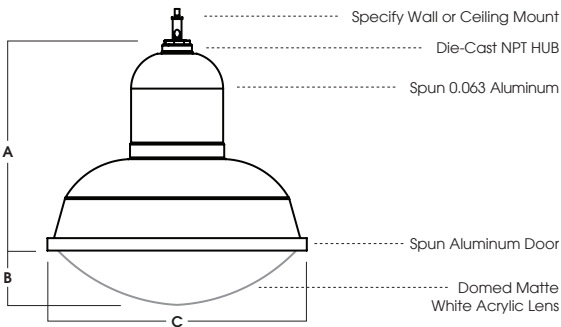

Dimensioned with **WS1812INC**

SERIES	A	B	C
WD1611INC	11.8	4.0	16.0
WD1812INC	14.6	4.7	17.8

SERIES	LENS	MOUNTING¹	EXTERIOR FINISH
WD1611INC WD1812INC	DR16 LD16WA	WALL MOUNT	GW Gloss White MW Matte White MB Matte Black BZ Bronze PT Platinum Silver GA Galvanized CH Charcoal SN Sun Gold EG Evergreen BL Blue Streak AY Aero Yellow RD Red Baron CO Copper Metallic CC Custom Color
	DR18 LD18WA	CP6¹ Wall Pipe Interface CP3 CP6 Decorative Cover PA² Mounting Arm Style CEILING MOUNT HM³ Hang Straight Pendant HMAT³ Adjustable Length Hang Straight Pendant PM³ Pendant/Straight Mount HC Hook/Cord CD³ Cord and Cable Mount CM³ Cord Mount CHN³ Chain Mount	

EXAMPLE: WD1812INC DR18LD18WA HM36CH

NOTES:
1 See Mounting Pages Options and Details on Components and Finishes 2 See Mounting Page for Available Arm Options 3 Specify Length in Inches
4 See Color Page for More Options/Consult Factory for Special Finishes

PROJECT:	TYPE:
CAT. NO.: