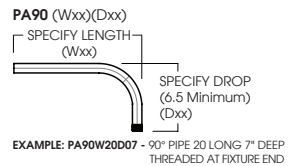

CUSTOMIZED WALL MOUNTING PIPES

PROJECT:	TYPE:
CAT. NO.: