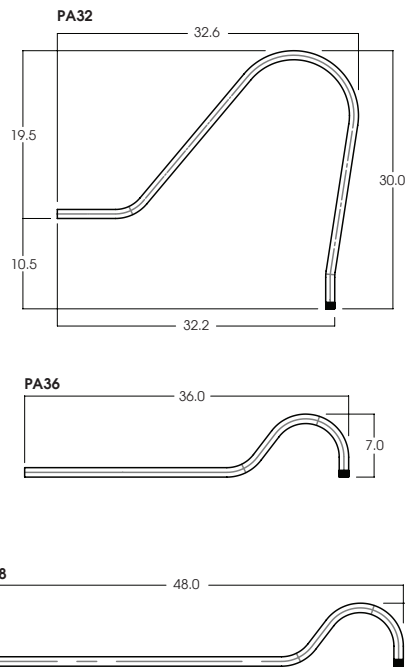

WALL MOUNTING PIPES

CUSTOMIZED WALL MOUNTING PIPES

PROJECT:	TYPE:
CAT. NO.: