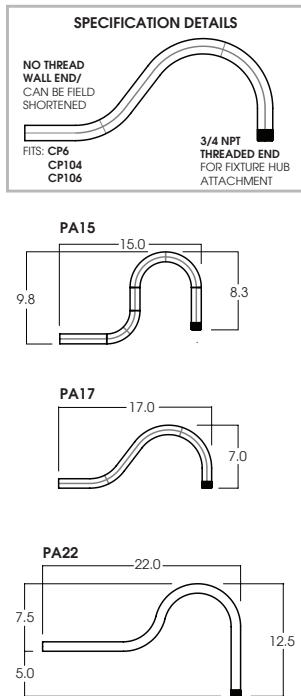

WALL MOUNTING PIPES

CUSTOMIZED WALL MOUNTING PIPES

PROJECT:	TYPE:
CAT. NO.: