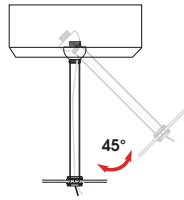

CEILING MOUNT CANOPIES - CANOPIES MOUNT TO OCTAGON STYLE J-BOX

HM - HANG STRAIGHT