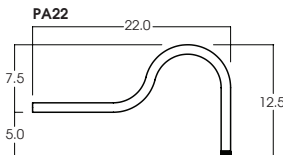

WALL MOUNTING PIPES