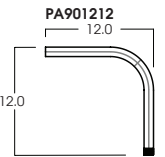

WALL MOUNTING PIPES