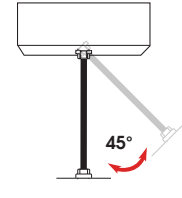

CM - CORD MOUNT