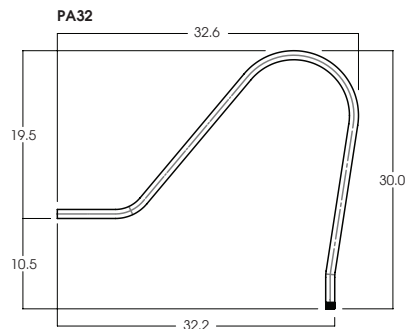

WALL MOUNTING PIPES

CUSTOMIZED WALL MOUNTING PIPES

PROJECT:	TYPE:
CAT. NO.: