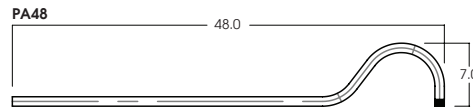

WALL MOUNTING PIPES