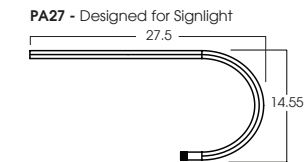

WALL MOUNTING PIPES