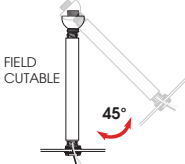

HMAT* HANG STRAIGHT ALL THREAD

45° SWIVEL 1/2" STEM - 1/4" IP

ORDER: **HMAT** (Length)
SPECIFY LENGTH:
HMAT12 - 12"
HMAT24 - 24"
HMAT36 - 36"
HMAT48 - 48"
HMAT72 - 72"
HMATLC(XX)
Custom Length
(Specify in Inches)