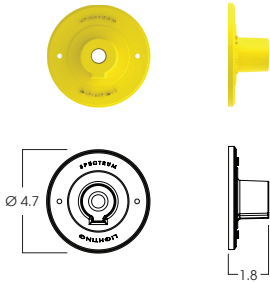

SOME OPTIONS NOT AVAILABLE ON ALL FIXTURES, CONSULT SPECIFICATION SHEETS. SEE INDIVIDUAL SPECIFICATION SHEETS OR CONSULT FACTORY FOR ADDITIONAL INFORMATION.
NOTE: THIS IS TYPICAL OF RLM SPECIFICATION FOR WALL MOUNTING. INDIVIDUAL FIXTURES OR PROJECTS MAY HAVE SPECIALIZED REQUIREMENTS.

WALL MOUNT CANOPIES

CP6 - MOUNTS DIRECTLY TO WALL OR OCTAGON STYLE J-BOX