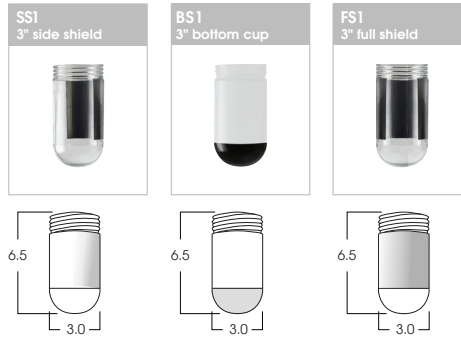

ENCLOSURES WITH SHIELDS