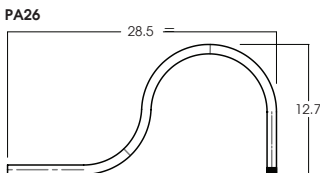

WALL MOUNTING PIPES