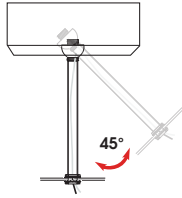

CEILING MOUNT CANOPIES - CANOPIES MOUNT TO OCTAGON STYLE J-BOX

HM - HANG STRAIGHT