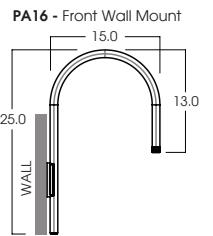

WALL MOUNTING PIPES