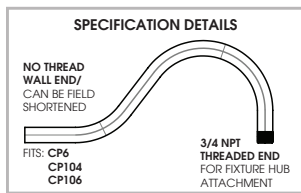

WALL MOUNTING PIPES