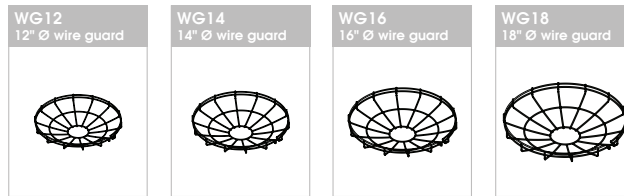

FIXTURE WIRE GUARDS