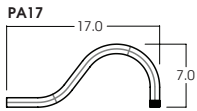

WALL MOUNTING PIPES