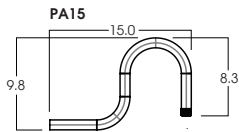

WALL MOUNTING PIPES