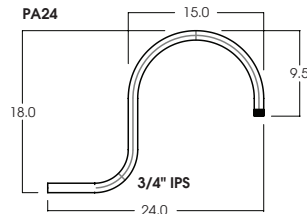

WALL MOUNTING PIPES