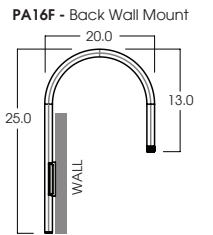

WALL MOUNTING PIPES