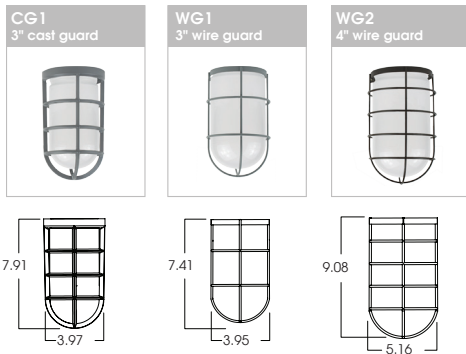

ENCLOSURE WIRE GUARDS