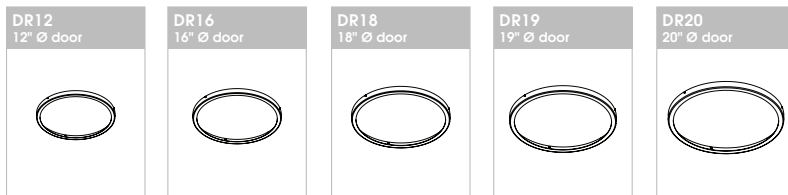

DOORS

PROJECT:	TYPE:
CAT. NO.: