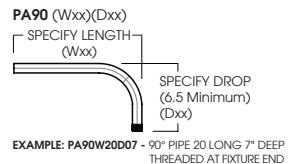

CUSTOMIZED WALL MOUNTING PIPES

PROJECT:	TYPE:
CAT. NO.: