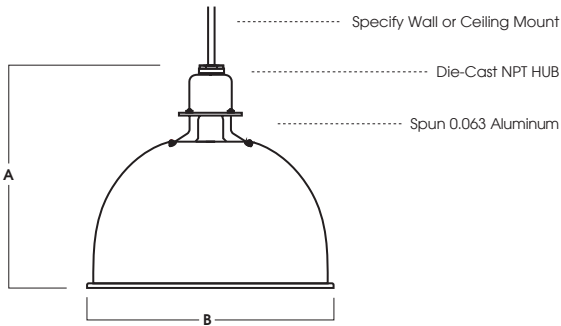

CODE COMPLIANCE

ARRA Compliant. ETL/CSA listed for dry/damp locations. Manufactured and tested to UL standards No. 1598/8750.