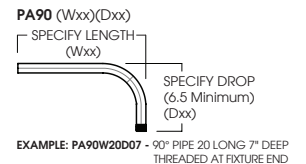

CUSTOMIZED WALL MOUNTING PIPES

PROJECT:	TYPE:
CAT. NO.: