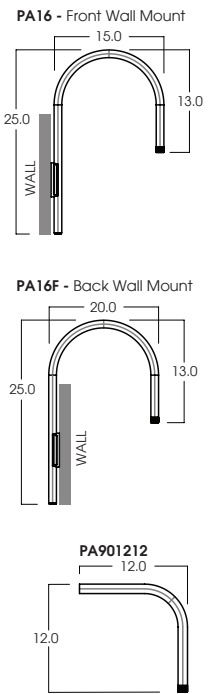

WALL MOUNTING PIPES

CUSTOMIZED WALL MOUNTING PIPES

PROJECT:	TYPE:
CAT. NO.: