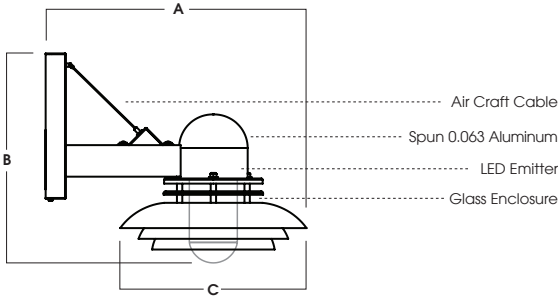

A	B	C
18.2	14.6	13.0
462.3 mm	370.8 mm	330.2 mm

WATTAGE / LUMENS DATA		
PART NUMBER	SOURCE LUMENS¹	SYSTEM WATTS
CN1311GV15L	1500	11.3

SERIES	LUMENS¹	CCT	DRIVER / DIMMING²	ACCESSORIES³	MOUNTING⁵	FINISH
CN1311GV	15L 1500 Lm	27K 2700K 30K 3000K 35K 3500K 40K 4000K	EX Electronic Driver, 120V/277V DS10X 10%, 0-10V, 120V/277V DS2W1 1%, ELV/MLV 120V	FJ1⁴ 3"x6.5" Frosted Glass PJ3 3"x6.5" Prismatic Glass AJ1 3"x6.5" Amber Glass SS1 Side Glass Shield BS1 Bottom Shield Cup	WM Wall Mount	GW Gloss White MW Matte White MB Matte Black BZ Bronze PT Platinum Silver GA Galvanized CH Charcoal SN Sun Gold EG Evergreen BL Blue Streak AY Aero Yellow RD Red Baron CO Copper Metallic CC⁶ Custom Color

EXAMPLE: CN1311GV15L35KEXFJ1WJ1WMCO

NOTES:

1 Nominal Source Lumens at 3500K 2 Contact Factory for Additional Options 3 See Enclosures & Guards Page for Wire Guards and Additional Options 4 Standard Enclosure
5 See Mounting Pages for EM Options and Details on Components and Finishes 6 See Color Page for More Options/Consult Factory for Special Finishes

PROJECT:	TYPE:
CAT. NO.:	

WWW.SPECLIGHT.COM • 994 JEFFERSON STREET, FALL RIVER, MA 02721 • 508.678.2303 FAX 508.678.2260