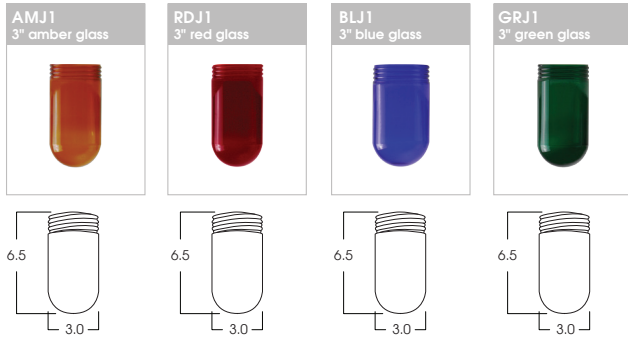

COLOR ENCLOSURES