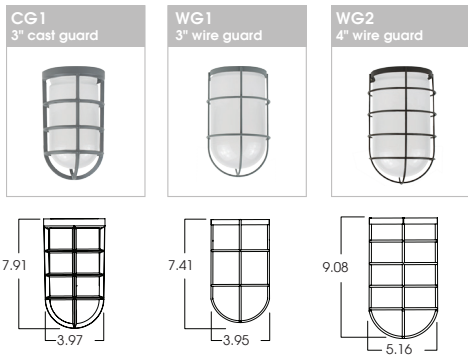

ENCLOSURE WIRE GUARDS