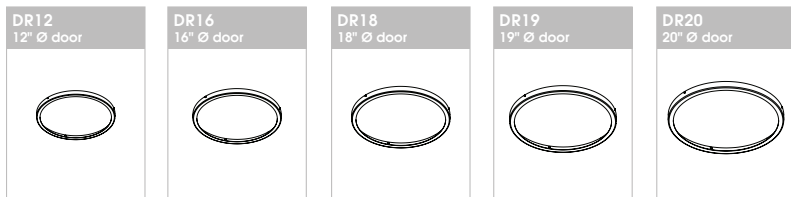

DOORS

PROJECT: _____ **TYPE:** _____

CAT. NO.: _____