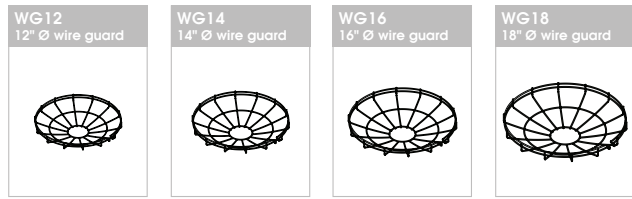

FIXTURE WIRE GUARDS