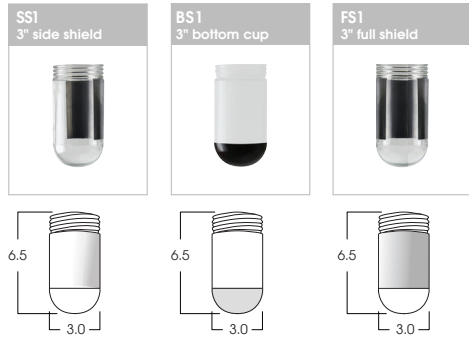

ENCLOSURES WITH SHIELDS