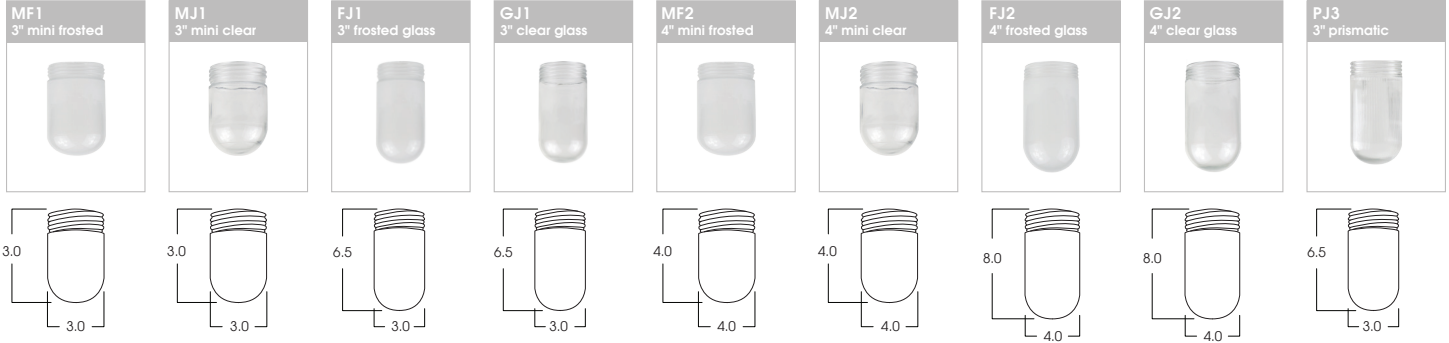

SOME OPTIONS NOT AVAILABLE ON ALL FIXTURES. CONSULT SPECIFICATION SHEETS. PLEASE SPECIFY ENCLOSURE WHEN ORDERING FIXTURES.
NOTE: FROSTED JAR PRODUCES BEST RESULTS WITH LED FIXTURES

ENCLOSURES