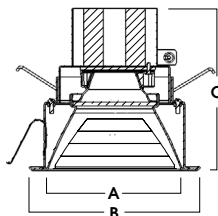

CODE COMPLIANCE

BAA Compliant. Non-IC rated. ETL certified to meet US and Canadian standards. Suitable for dry or damp locations. Optional Wet location listed trim. LM79/LM80 data available. Manufactured and tested to UL standards No. 1598/8750.

FIT SIZE	
SERIES	6"
MINIMUM	6^{7/8}"
MAXIMUM	6^{7/16}"

A	B	C
6.0	7.5	7.4
152.4 mm	190.5 mm	188.0 mm

Ceiling Cutout: Ø 6 1/4"

LUMENS / WATTAGE DATA		
PART NUMBER	SOURCE LUMENS²	SYSTEM WATTS
SGRTW6FX10L	1000	9
SGRTW6FX15L	1500	13
SGRTW6FX20L	2000	17
SGRTW6FX30L	3000	25
SGRTW6FX40L	4000	35

SERIES	LUMENS²	CCT	DRIVER / VOLTAGE³	OPTIONS⁴	TRIM	FINISH	TRIM OPTIONS					
SGRTW6FX	10L	1000 Lm	27K 2700K	DX 1%, 0-10V, 120V/277V	EM Integral Emergency Battery	AR6923FX	MW Matte White	WF White Flange				
	15L	1500 Lm							30K 3000K	EMRM⁵ Remote Emergency Battery Pack	MB Matte Black	MF⁷ Matching Flange
	20L	2000 Lm							35K 3500K	FS Fusing	SG Semi-Diffuse	SK⁸ Skytex™ Lens
	30L	3000 Lm							40K 4000K	CR Corrosion Resistant	PT Platinum Silver	SKW Skytex™ Lens
	40L	4000 Lm									CC⁶ Custom Color	SKW Wet Location

EXAMPLE: SGRTW6FX30L30KDX/AR6923FXSGMFSK

NOTES:

1 Consult Factory for Thicker Ceiling 2 Nominal Source Lumens at 35K 3 Contact Factory for Additional Options 4 See Product Options Page For Details 5 Installer Responsible for EM Access 6 Contact Factory for Special Finishes 7 Flange Same Color as Inside of Trim 8 Standard Lens