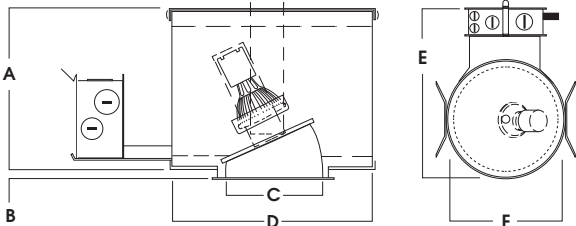

recessed fixtures

4" ROUND LENS WALL WASH

PAR20 SERIES / 50 WATT MAX INC

A	B	C	D	E	F
6.5 165.1 mm	0.6 15.8 mm	4.0 101.6 mm	8.0 203.2 mm	13.0 330.2 mm	8.0 203.2 mm

SGL4IN

APPLICATION

4" Round PAR20 lens wall wash for incandescent lamps.

FEATURES

Efficient trim design with a variety of lens options. Lamp/ trim rotate 360°. Integral 5/8" (0.625) plaster ring. Maximum wattage label (MWL) for low wattage Incandescent or LED lamps. Multi-bar adjustable mounting brackets.

Frame constructed of 20 ga. aluminum. Trim spun from .063 high purity aluminum and finished to specification.

LABELS

UL/ETL Listed for Damp Locations. Wet location available. Manufactured and tested to UL 1598.

Max Ceiling Thickness:	1.5 (38.1 mm)
Ceiling Cutout:	4.6 Ø (116.8 mm Ø)
Fixture Weight:	4.0 lbs

SERIES	OPTIONS	TRIM / FINISH	TRIM OPTIONS	FIXTURE LAMPING*				
SGL4IN- Spectrum Gold 4" Lensed Wall Wash	BH27 -27" Bar Hangers (Supplied) CB24 -C-Channel Bars CCEA -Chicago Ceiling Plenum CR -Corrosion Resistant T277 -Step Down Transformer 277v to 120v FS -Fuse Holder and Fuse PR -Plaster Ring (Special Depth) MWL -Max Wattage Label (Specify Wattage) EB -Eco Black Housing Finish TBC -T-Bar Clips TR -Top Relamping Option	AR4500SLWW-SG -Semi-Diffuse Low-Iridescent (Standard) CL -Clear Bright Alzak GO -Gold Alzak HZ -Matte Low Iridescent PW -Pewter Alzak UM -Umber Alzak WE -Wheat Alzak BK -Black Finish WH -White Finish PF -Polished Flange Note: White Flange is Standard.	GL -Clear Glass Lens GS -Gasket SO -Micro Prism Solite™ Lens PG -Prismatic (T73) Lens LN -See Recessed Fixtures/ Lens Options for Lens, Louver and Filter Accessories WL -Wet Location	<table border="1"> <thead> <tr> <th>LAMP</th> <th>MAX. WATTAGE</th> </tr> </thead> <tbody> <tr> <td>PAR20</td> <td>50w</td> </tr> </tbody> </table> <p>*Medium Base</p>	LAMP	MAX. WATTAGE	PAR20	50w
LAMP	MAX. WATTAGE							
PAR20	50w							