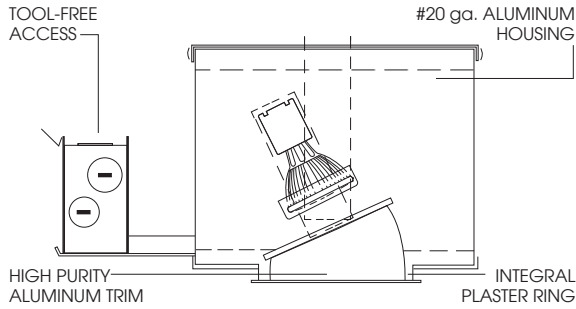

recessed fixtures

4" ROUND LENS WALL WASH

PAR20 SERIES / 50 WATT MAX INC

A	B	C	D	E	F
6.5 165.1 mm	0.6 15.8 mm	4.0 101.6 mm	8.0 203.2 mm	13.0 330.2 mm	8.0 203.2 mm

SGL4IN

APPLICATION

4" Round PAR20 lens wall wash for incandescent lamps.

FEATURES

Efficient trim design with a variety of lens options. Lamp/ trim rotate 360°. Integral 5/8" (0.625) plaster ring. Maximum wattage label (MWL) for low wattage Incandescent or LED lamps. Multi-bar adjustable mounting brackets.

Frame constructed of 20 ga. aluminum. Trim spun from .063 high purity aluminum and finished to specification.

LABELS

UL/ETL Listed for Damp Locations. Wet location available. Manufactured and tested to UL 1598.