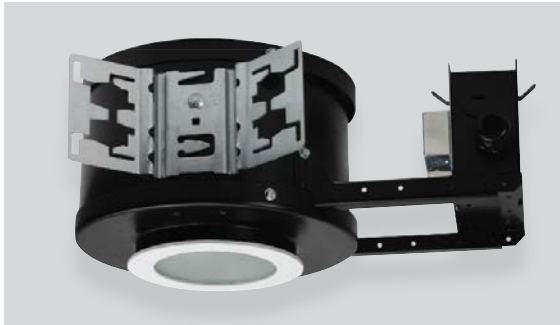

A	B	C	D	E
4.7 120.6 mm	0.6 15.8 mm	3.5 88.9 mm	12.0 304.8 mm	8.0 203.2 mm

Max Ceiling Thickness:	1.5 (38.1 mm)
Ceiling Cutout:	3.5 ø (107.9 mm ø)
Fixture Weight:	4.0 lbs

SERIES	TRANSFORMER	OPTIONS	TRIM / FINISH	TRIM OPTIONS	FIXTURE LAMPING	
					LAMP	MAX WATT
SGDG4Y	E1 - Electronic, 120V E2 - Electronic, 277V MGN1 - Magnetic Transformer 120V MGN2 - Magnetic Transformer 277V E1LED - Transformer for use with LED MR16 Lamps 120v NTR - No Transformer	BH27 - 27" Bar Hangers (Supplied) BH6 - Expandable Bar Hangers, 6" - 12" BH12 - Expandable Bar Hangers, 12" - 24" CB24 - C-Channel Bars CCEA - Chicago Ceiling Plenum CCEA CR - Corrosion Resistant FS - Fuse Holder and Fuse IC - Insulation Contact (See IC Options) MWL(**) - Maximum Wattage Dedicated Transformer & Label (20w, 37w, 50w) PR - Plaster Ring TBC - T-bar Clips TR - Top Relamping Option EB - Eco Black Housing Finish	AR42FW - Flush Die Cast White Trim PT - Flush Die Cast Platinum Trim TW - Flush Die Cast Textured White Trim TB - Flush Die Cast Textured Black Trim	GS - Gasket LN16 - See Recessed Fixtures/Lens Options for Lens, Louver, and Filter Accessories WL - Wet Location	MR16	65w

EXAMPLE: SGDG4YE1/AR42FWSOWL

PROJECT:	TYPE:
CAT. NO.: