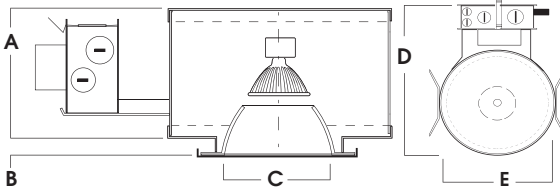

A	B	C	D	E
4.7 120.6 mm	0.6 15.8 mm	3.5 88.9 mm	12.0 304.8 mm	8.0 203.2 mm

Max Ceiling Thickness:	1.5 (38.1 mm)
Ceiling Cutout:	3.5 ø (107.9 mm ø)
Fixture Weight:	4.0 lbs

SERIES	TRANSFORMER	OPTIONS	TRIM / FINISH	TRIM OPTIONS	FIXTURE LAMPING	
					LAMP	MAX WATT
SGDG4Y	E1 - Electronic, 120V E2 - Electronic, 277V MGN1 - Magnetic Transformer 120V MGN2 - Magnetic Transformer 277V E1LED - Transformer for use with LED MR16 Lamps 120v NTR - No Transformer	BH27 - 27" Bar Hangers (Supplied) BH6 - Expandable Bar Hangers, 6" - 12" BH12 - Expandable Bar Hangers, 12" - 24" CB24 - C-Channel Bars CCEA - Chicago Ceiling Plenum CCEA CR - Corrosion Resistant FS - Fuse Holder and Fuse IC - Insulation Contact (See IC Options) MWL(**) - Maximum Wattage Dedicated Transformer & Label (20w, 37w, 50w) PR - Plaster Ring TBC - T-bar Clips TR - Top Relamping Option EB - Eco Black Housing Finish	AR42FW - Flush Die Cast White Trim PT - Flush Die Cast Platinum Trim TW - Flush Die Cast Textured White Trim TB - Flush Die Cast Textured Black Trim	GS - Gasket LN16 - See Recessed Fixtures/Lens Options for Lens, Louver, and Filter Accessories WL - Wet Location	MR16	65w

EXAMPLE: SGDG4YE1/AR42FWSOWL

PROJECT:	TYPE:
CAT. NO.: