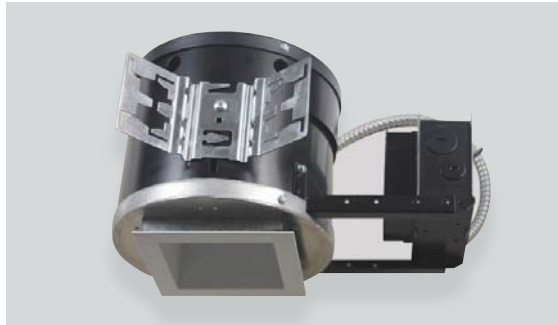

A	B	C	D	E	F
6.5	0.6	4.0	8.0	13.0	8.0
165.1 mm	15.8 mm	101.6 mm	203.2 mm	330.2 mm	203.2 mm

SGD4SQIN

APPLICATION

4" square PAR20 downlight for incandescent lamps.

FEATURES

Efficient trim design with a variety of lens options. Integral 5/8" (0.625) plaster ring. Maximum wattage label (MWL) for low wattage Incandescent or LED lamps. Multi-bar adjustable mounting brackets.

FINISH

Variety of powdercoat and anodized finishes available on trim. Eco Black (EB) finish available on frame/ housing.

ELECTRONICS

120 Volt is standard. Use option T277 for 277V supply feed.

CONSTRUCTION

Frame constructed of 20 ga. aluminum. Trim formed from .050 high purity aluminum and finished to specification.

LABELS

UL/ ETL listed for damp locations. Wet location available. Manufactured and tested to UL Standard No. 1598.

Max Ceiling Thickness:	1.0 (25.4 mm)
Ceiling Cutout:	5.0² (127.0 mm)²
Fixture Weight:	4.7 lbs

SERIES	OPTIONS	TRIM / FINISH	TRIM OPTIONS	FIXTURE LAMPING*
SGD4SQIN- Spectrum Gold 4" Vertical Square	BH27 -27" Bar Hangers (Supplied) CB24 -C-Channel Bars CCEA -Chicago Ceiling Plenum CR -Corrosion Resistant T277 -Step Down Transformer 277v to 120v FS -Fuse Holder and Fuse PR -Plaster Ring (Special Depth) MWL -Max Wattage Label (Specify Wattage) EB -Eco Black Housing Finish TBC -T-Bar Clips TR -Top Relamping Option	AR0404-SG -Semi-Diffuse Low-Iridescent (Standard) GM -Corrugated Soft Glow GO -Gold Alzak MB -Matte Black MW -Matte White PW -Pewter Alzak UM -Umber Alzak WE -Wheat Alzak BF -Black Flange WF -White Flange CC -Custom Color	GL -Clear Glass Lens GS Gasket SO -Micro Prism Solite™ Lens PG -Prismatic (T73) Lens LN -See Recessed Fixtures/ Lens Options for Lens, Louver and Filter Accessories WL -Wet Location	<table border="1"> <thead> <tr> <th>LAMP</th> <th>MAX. WATTAGE</th> </tr> </thead> <tbody> <tr> <td>PAR16</td> <td>45W</td> </tr> <tr> <td>PAR20</td> <td>50W</td> </tr> </tbody> </table> *Medium Base
	*For Available Louvers and Lenses Consult Factory.	Note: Polished Flange is Standard.		

EXAMPLE: SGD4SQIN/AR0404 SG

PROJECT:	TYPE:
CAT. NO.: