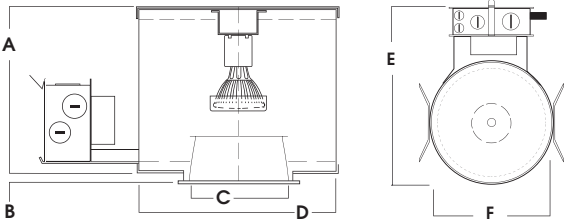

A	B	C	D	E	F
6.5	0.6	4.0	8.0	13.0	8.0
165.1 mm	15.8 mm	101.6 mm	203.2 mm	330.2 mm	203.2 mm

SGD4SQIN

APPLICATION

4" square PAR20 downlight for incandescent lamps.

FEATURES

Efficient trim design with a variety of lens options. Integral 5/8" (0.625) plaster ring. Maximum wattage label (MWL) for low wattage Incandescent or LED lamps. Multi-bar adjustable mounting brackets.

FINISH

Variety of powdercoat and anodized finishes available on trim. Eco Black (EB) finish available on frame/ housing.

ELECTRONICS

120 Volt is standard. Use option T277 for 277V supply feed.

CONSTRUCTION

Frame constructed of 20 ga. aluminum. Trim formed from .050 high purity aluminum and finished to specification.

LABELS

UL/ ETL listed for damp locations. Wet location available. Manufactured and tested to UL Standard No. 1598.

Max Ceiling Thickness:	1.0 (25.4 mm)
Ceiling Cutout:	5.0² (127.0 mm)²
Fixture Weight:	4.7 lbs

SERIES	OPTIONS	TRIM / FINISH	TRIM OPTIONS	FIXTURE LAMPING*
SGD4SQIN- Spectrum Gold 4" Vertical Square	BH27 -27" Bar Hangers (Supplied) CB24 -C-Channel Bars CCEA -Chicago Ceiling Plenum CR -Corrosion Resistant T277 -Step Down Transformer 277v to 120v FS -Fuse Holder and Fuse PR -Plaster Ring (Special Depth) MWL -Max Wattage Label (Specify Wattage) EB -Eco Black Housing Finish TBC -T-Bar Clips TR -Top Relamping Option	AR0404-SG -Semi-Diffuse Low-Iridescent (Standard) GM -Corrugated Soft Glow GO -Gold Alzak MB -Matte Black MW -Matte White PW -Pewter Alzak UM -Umber Alzak WE -Wheat Alzak BF -Black Flange WF -White Flange CC -Custom Color	GL -Clear Glass Lens GS Gasket SO -Micro Prism Solite™ Lens PG -Prismatic (T73) Lens LN -See Recessed Fixtures/ Lens Options for Lens, Louver and Filter Accessories WL -Wet Location	<table border="1"> <thead> <tr> <th>LAMP</th> <th>MAX. WATTAGE</th> </tr> </thead> <tbody> <tr> <td>PAR16</td> <td>45W</td> </tr> <tr> <td>PAR20</td> <td>50W</td> </tr> </tbody> </table> *Medium Base
	*For Available Louvers and Lenses Consult Factory.	Note: Polished Flange is Standard.		

EXAMPLE: SGD4SQIN/AR0404 SG

PROJECT:	TYPE:
CAT. NO.: