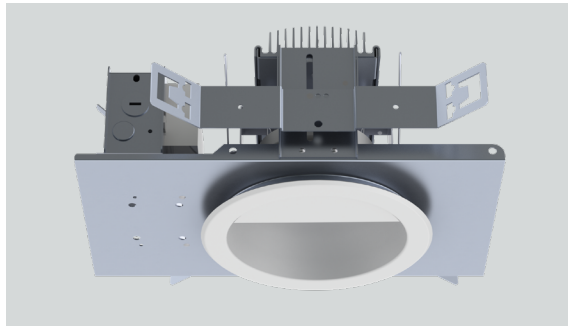

6" ROUND WALL WASH FX SERIES / 4000 LUMENS MAX

A	B	C	D	S1	S2
4.8 121.9 mm	.625 15.9 mm	13.3 337.8 mm	7.9 200.7 mm	5.8 147.3 mm	7.5 190.5 mm

SGW6LEDFX - TRIM FLANGE / NON-IC RATED

APPLICATIONS

FX series 6" diameter recessed wall wash, designed for general wall washing with smooth light distribution.

FEATURES

Shallow plenum construction. Wide range of apertures. Companion retrofit and remodel fixtures available. Auto dim thermal protector for long term reliability. Zhaga international standard LED module for ease of maintenance and future replacement. Tool-less LED module, driver, and J-Box access. Multi-Bar mounting brackets, fit a variety of mounting bars. Posi-lock trim retention torsion springs. Integral 5/8" (.625) collar, works in ceiling up to 1." Deep. BH27 Standard mounting bars included. Intended for Non-IC new construction.

FINISH

Variety of powdercoat and anodized finishes available. Matte white flange is standard.

ELECTRONICS

LED system features high efficacy Philips LEDs. Standard CRI is >80. Drivers are overload and short circuit protected as well as thermally regulated. Sound rating A. L70 at >60,000 hours.

CONSTRUCTION

Housing/frame constructed of #20 ga. galvanized steel to resist corrosion. Self-flanged one piece trim spun from 0.063 3002 high purity aluminum and finished to specification. Passive machined aluminum heatsink.

CODE COMPLIANCE

Energy Star pending and BAA Compliant. Non-IC New Construction only. ETL certified to meet US and Canadian standards. Suitable for dry or damp locations. Optional Wet location listed trim. LM79/LM80 data available. Manufactured and tested to UL standards No. 1598/8750.

WATTAGE / LUMENS DATA		
PART NUMBER	SOURCE LUMENS¹	SYSTEM WATTS
SGW6LEDFX10L	1000	9
SGW6LEDFX15L	1500	13
SGW6LEDFX20L	2000	17
SGW6LEDFX30L	3000	25
SGW6LEDFX40L	4000	35

SERIES	LUMENS¹	CCT	DRIVER / VOLTAGE	OPTIONS	TRIM	FINISH	TRIM OPTIONS	
SGW6LEDFX	10L	1000 Lm	27K 2700K	DX 1%, 0-10V, 120V/277V	BH27² 27" Solid Bars H12 12" - 24" Expandable Bars H06 6" - 12" Expandable Bars CB24 24" C-Channel Bars EM Integral Emergency Battery EMRM³ Remote Emergency Battery Pack FS Fusing CR Corrosion Resistant PR⁴ Deep Ceiling Extension	AR6923FX	MW Matte White MB Matte Black SG Semi-Diffuse PT Platinum Silver CC⁵ Custom Color	WF White Flange MF⁶ Matching Flange SK⁷ Skytex™ Lens SKW Skytex™ Lens Wet Location
	15L	1500 Lm	30K 3000K					
	20L	2000 Lm	35K 3500K					
	30L	3000 Lm	40K 4000K					
	40L	4000 Lm						

EXAMPLE: SGW6LEDFX20L30KDX/BH27/AR6923FXSGSK

NOTES:
1 Nominal Source Lumens at 35K 2 Standard Bar Hangers 3 Installer Responsible for EM Access 4 Contact Factory 5 Contact Factory for Special Finishes
6 Flange Same Color as Inside of Trim 7 Standard Lens

PROJECT:	TYPE:
CAT. NO.: