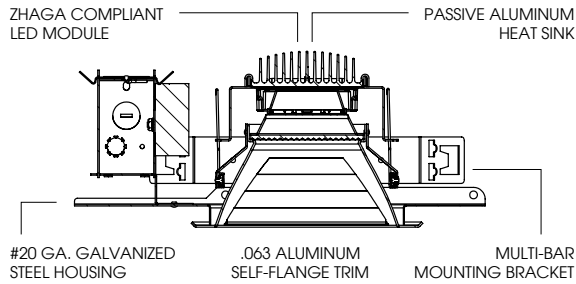

6" ROUND WALL WASH FX SERIES / 4000 LUMENS MAX

A	B	C	D	S1	S2
4.8 121.9 mm	.625 15.9 mm	13.3 337.8 mm	7.9 200.7 mm	5.8 147.3 mm	7.5 190.5 mm

SGW6LEDFX - TRIM FLANGE / NON-IC RATED

APPLICATIONS

FX series 6" diameter recessed wall wash, designed for general wall washing with smooth light distribution.

FEATURES

Shallow plenum construction. Wide range of apertures. Companion retrofit and remodel fixtures available. Auto dim thermal protector for long term reliability. Zhaga international standard LED module for ease of maintenance and future replacement. Tool-less LED module, driver, and J-Box access. Multi-Bar mounting brackets, fit a variety of mounting bars. Posi-lock trim retention torsion springs. Integral 5/8" (.625) collar, works in ceiling up to 1." Deep. BH27 Standard mounting bars included. Intended for Non-IC new construction.

FINISH

Variety of powdercoat and anodized finishes available. Matte white flange is standard.

ELECTRONICS

LED system features high efficacy Philips LEDs. Standard CRI is >80. Drivers are overload and short circuit protected as well as thermally regulated. Sound rating A. L70 at >60,000 hours.

CONSTRUCTION

Housing/frame constructed of #20 ga. galvanized steel to resist corrosion. Self-flanged one piece trim spun from 0.063 3002 high purity aluminum and finished to specification. Passive machined aluminum heatsink.

CODE COMPLIANCE

Energy Star pending and BAA Compliant. Non-IC New Construction only. ETL certified to meet US and Canadian standards. Suitable for dry or damp locations. Optional Wet location listed trim. LM79/LM80 data available. Manufactured and tested to UL standards No. 1598/8750.

WATTAGE / LUMENS DATA		
PART NUMBER	SOURCE LUMENS¹	SYSTEM WATTS
SGW6LEDFX10L	1000	9
SGW6LEDFX15L	1500	13
SGW6LEDFX20L	2000	17
SGW6LEDFX30L	3000	25
SGW6LEDFX40L	4000	35

SERIES	LUMENS¹	CCT	DRIVER / VOLTAGE	OPTIONS	TRIM	FINISH	TRIM OPTIONS	
SGW6LEDFX	10L	1000 Lm	27K 2700K	DX 1%, 0-10V, 120V/277V	BH27² 27" Solid Bars H12 12" - 24" Expandable Bars H06 6" - 12" Expandable Bars CB24 24" C-Channel Bars EM Integral Emergency Battery EMRM³ Remote Emergency Battery Pack FS Fusing CR Corrosion Resistant PR⁴ Deep Ceiling Extension	AR6923FX	MW Matte White MB Matte Black SG Semi-Diffuse PT Platinum Silver CC⁵ Custom Color	WF White Flange MF⁶ Matching Flange SK⁷ Skytex™ Lens SKW Skytex™ Lens Wet Location
	15L	1500 Lm	30K 3000K					
	20L	2000 Lm	35K 3500K					
	30L	3000 Lm	40K 4000K					
	40L	4000 Lm						

EXAMPLE: SGW6LEDFX20L30KDX/BH27/AR6923FXSGSK

NOTES:
1 Nominal Source Lumens at 35K 2 Standard Bar Hangers 3 Installer Responsible for EM Access 4 Contact Factory 5 Contact Factory for Special Finishes
6 Flange Same Color as Inside of Trim 7 Standard Lens

PROJECT:	TYPE:
CAT. NO.: