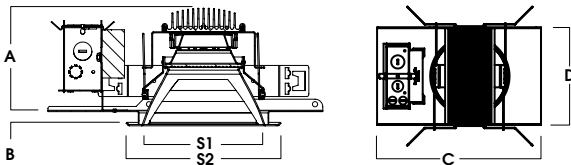

6" ROUND WALL WASH FX SERIES / 4000 LUMENS MAX

A	B	C	D	S1	S2
4.8 121.9 mm	.625 15.9 mm	13.3 337.8 mm	7.9 200.7 mm	5.8 147.3 mm	7.5 190.5 mm

SGW6LEDFX - TRIM FLANGE / NON-IC RATED

APPLICATIONS

FX series 6" diameter recessed wall wash, designed for general wall washing with smooth light distribution.

FEATURES

Shallow plenum construction. Wide range of apertures. Companion retrofit and remodel fixtures available. Auto dim thermal protector for long term reliability. Zhaga international standard LED module for ease of maintenance and future replacement. Tool-less LED module, driver, and J-Box access. Multi-Bar mounting brackets, fit a variety of mounting bars. Posi-lock trim retention torsion springs. Integral 5/8" (.625) collar, works in ceiling up to 1." Deep. BH27 Standard mounting bars included. Intended for Non-IC new construction.

FINISH

Variety of powdercoat and anodized finishes available. Matte white flange is standard.

ELECTRONICS

LED system features high efficacy Philips LEDs. Standard CRI is >80. Drivers are overload and short circuit protected as well as thermally regulated. Sound rating A. L70 at >60,000 hours.

CONSTRUCTION

Housing/frame constructed of #20 ga. galvanized steel to resist corrosion. Self-flanged one piece trim spun from 0.063 3002 high purity aluminum and finished to specification. Passive machined aluminum heatsink.

CODE COMPLIANCE

Energy Star pending and BAA Compliant. Non-IC New Construction only. ETL certified to meet US and Canadian standards. Suitable for dry or damp locations. Optional Wet location listed trim. LM79/LM80 data available. Manufactured and tested to UL standards No. 1598/8750.

WATTAGE / LUMENS DATA		
PART NUMBER	SOURCE LUMENS¹	SYSTEM WATTS
SGW6LEDFX10L	1000	9
SGW6LEDFX15L	1500	13
SGW6LEDFX20L	2000	17
SGW6LEDFX30L	3000	25
SGW6LEDFX40L	4000	35

SERIES	LUMENS¹	CCT	DRIVER / VOLTAGE	OPTIONS	TRIM	FINISH	TRIM OPTIONS	
SGW6LEDFX	10L	1000 Lm	27K 2700K	DX 1%, 0-10V, 120V/277V	BH27² 27" Solid Bars H12 12" - 24" Expandable Bars H06 6" - 12" Expandable Bars CB24 24" C-Channel Bars EM Integral Emergency Battery EMRM³ Remote Emergency Battery Pack FS Fusing CR Corrosion Resistant PR⁴ Deep Ceiling Extension	AR6923FX	MW Matte White MB Matte Black SG Semi-Diffuse PT Platinum Silver CC⁵ Custom Color	WF White Flange MF⁶ Matching Flange SK⁷ Skytex™ Lens SKW Skytex™ Lens Wet Location
	15L	1500 Lm	30K 3000K					
	20L	2000 Lm	35K 3500K					
	30L	3000 Lm	40K 4000K					
	40L	4000 Lm						

EXAMPLE: SGW6LEDFX20L30KDX/BH27/AR6923FXSGSK

NOTES:
1 Nominal Source Lumens at 35K 2 Standard Bar Hangers 3 Installer Responsible for EM Access 4 Contact Factory 5 Contact Factory for Special Finishes
6 Flange Same Color as Inside of Trim 7 Standard Lens

PROJECT:	TYPE:
CAT. NO.: