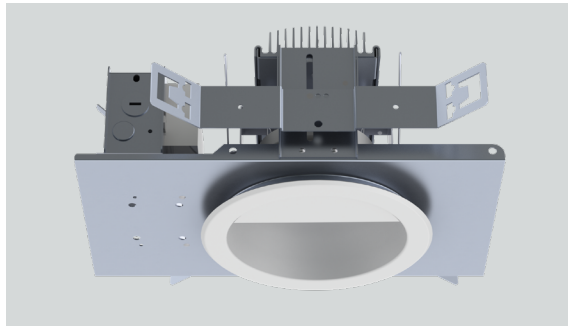

5" ROUND WALL WASH FX SERIES / 4000 LUMENS MAX

A	B	C	D	S1	S2
4.4 111.8 mm	.625 15.9 mm	13.3 337.8 mm	7.9 200.7 mm	5.0 127.0 mm	6.3 160.0 mm

SGW5LEDFX - TRIM FLANGE / NON-IC RATED

APPLICATIONS

FX series 5" diameter recessed wall wash, designed for general wall washing with smooth light distribution.

FEATURES

Shallow plenum construction. Wide range of apertures. Companion retrofit and remodel fixtures available. Auto dim thermal protector for long term reliability. Zhaga international standard LED module for ease of maintenance and future replacement. Tool-less LED module, driver, and J-Box access. Multi-Bar mounting brackets, fit a variety of mounting bars. Posi-lock trim retention torsion springs. Integral 5/8" (.625) collar, works in ceiling up to 1." Deep. BH27 Standard mounting bars included. Intended for Non-IC new construction.

FINISH

Variety of powdercoat and anodized finishes available. Matte white flange is standard.

ELECTRONICS

LED system features high efficacy Philips LEDs. Standard CRI is >80. Drivers are overload and short circuit protected as well as thermally regulated. Sound rating A. L70 at >60,000 hours.

CONSTRUCTION

Housing/frame constructed of #20 ga. galvanized steel to resist corrosion. Self-flanged one piece trim spun from 0.063 3002 high purity aluminum and finished to specification. Passive machined aluminum heatsink.

CODE COMPLIANCE

Energy Star pending and BAA Compliant. Non-IC New Construction only. ETL certified to meet US and Canadian standards. Suitable for dry or damp locations. Optional Wet location listed trim. LM79/LM80 data available. Manufactured and tested to UL standards No. 1598/8750.

WATTAGE / LUMENS DATA		
PART NUMBER	SOURCE LUMENS¹	SYSTEM WATTS
SGW5LEDFX10L	1000	9
SGW5LEDFX15L	1500	13
SGW5LEDFX20L	2000	17
SGW5LEDFX30L	3000	25
SGW5LEDFX40L	4000	35

SERIES	LUMENS¹	CCT	DRIVER / VOLTAGE	OPTIONS	TRIM	FINISH	TRIM OPTIONS	
SGW5LEDFX	10L	1000 Lm	27K 2700K	DX 1%, 0-10V, 120V/277V	BH27² 27" Solid Bars H12 12" - 24" Expandable Bars H06 6" - 12" Expandable Bars CB24 24" C-Channel Bars EM Integral Emergency Battery EMRM³ Remote Emergency Battery Pack FS Fusing CR Corrosion Resistant PR⁴ Deep Ceiling Extension	AR5923FX	MW Matte White MB Matte Black SG Semi-Diffuse PT Platinum Silver CC⁵ Custom Color	WF White Flange MF⁶ Matching Flange SK⁷ Skytex™ Lens SKW Skytex™ Lens Wet Location
	15L	1500 Lm	30K 3000K					
	20L	2000 Lm	35K 3500K					
	30L	3000 Lm	40K 4000K					
	40L	4000 Lm						

EXAMPLE: SGW5LEDFX20L30KDX/BH27/AR5923FXSGWFSK

NOTES:

1. 1 Nominal Source Lumens at 35K 2 Standard Bar Hangers 3 Installer Responsible for EM Access 4 Contact Factory 5 Contact Factory for Special Finishes
   6 Flange Same Color as Inside of Trim 7 Standard Lens

PROJECT:	TYPE:
CAT. NO.: