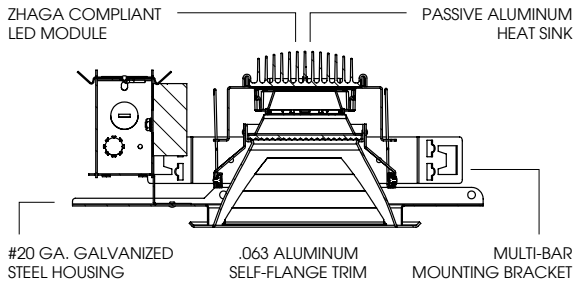

5" ROUND WALL WASH FX SERIES / 4000 LUMENS MAX

A	B	C	D	S1	S2
4.4 111.8 mm	.625 15.9 mm	13.3 337.8 mm	7.9 200.7 mm	5.0 127.0 mm	6.3 160.0 mm

SGW5LEDFX - TRIM FLANGE / NON-IC RATED

APPLICATIONS

FX series 5" diameter recessed wall wash, designed for general wall washing with smooth light distribution.

FEATURES

Shallow plenum construction. Wide range of apertures. Companion retrofit and remodel fixtures available. Auto dim thermal protector for long term reliability. Zhaga international standard LED module for ease of maintenance and future replacement. Tool-less LED module, driver, and J-Box access. Multi-Bar mounting brackets, fit a variety of mounting bars. Posi-lock trim retention torsion springs. Integral 5/8" (.625) collar, works in ceiling up to 1." Deep. BH27 Standard mounting bars included. Intended for Non-IC new construction.

FINISH

Variety of powdercoat and anodized finishes available. Matte white flange is standard.

ELECTRONICS

LED system features high efficacy Philips LEDs. Standard CRI is >80. Drivers are overload and short circuit protected as well as thermally regulated. Sound rating A. L70 at >60,000 hours.

CONSTRUCTION

Housing/frame constructed of #20 ga. galvanized steel to resist corrosion. Self-flanged one piece trim spun from 0.063 3002 high purity aluminum and finished to specification. Passive machined aluminum heatsink.

CODE COMPLIANCE

Energy Star pending and BAA Compliant. Non-IC New Construction only. ETL certified to meet US and Canadian standards. Suitable for dry or damp locations. Optional Wet location listed trim. LM79/LM80 data available. Manufactured and tested to UL standards No. 1598/8750.

WATTAGE / LUMENS DATA		
PART NUMBER	SOURCE LUMENS¹	SYSTEM WATTS
SGW5LEDFX10L	1000	9
SGW5LEDFX15L	1500	13
SGW5LEDFX20L	2000	17
SGW5LEDFX30L	3000	25
SGW5LEDFX40L	4000	35

SERIES	LUMENS¹	CCT	DRIVER / VOLTAGE	OPTIONS	TRIM	FINISH	TRIM OPTIONS	
SGW5LEDFX	10L	1000 Lm	27K 2700K	DX 1%, 0-10V, 120V/277V	BH27² 27" Solid Bars H12 12" - 24" Expandable Bars H06 6" - 12" Expandable Bars CB24 24" C-Channel Bars EM Integral Emergency Battery EMRM³ Remote Emergency Battery Pack FS Fusing CR Corrosion Resistant PR⁴ Deep Ceiling Extension	AR5923FX	MW Matte White MB Matte Black SG Semi-Diffuse PT Platinum Silver CC⁵ Custom Color	WF White Flange MF⁶ Matching Flange SK⁷ Skytex™ Lens SKW Skytex™ Lens Wet Location
	15L	1500 Lm	30K 3000K					
	20L	2000 Lm	35K 3500K					
	30L	3000 Lm	40K 4000K					
	40L	4000 Lm						

EXAMPLE: SGW5LEDFX20L30KDX/BH27/AR5923FXSGWFSK

NOTES:

1. 1 Nominal Source Lumens at 35K 2 Standard Bar Hangers 3 Installer Responsible for EM Access 4 Contact Factory 5 Contact Factory for Special Finishes
   6 Flange Same Color as Inside of Trim 7 Standard Lens

PROJECT:	TYPE:
CAT. NO.: