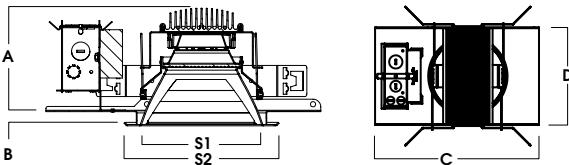

5" ROUND WALL WASH FX SERIES / 4000 LUMENS MAX

A	B	C	D	S1	S2
4.4 111.8 mm	.625 15.9 mm	13.3 337.8 mm	7.9 200.7 mm	5.0 127.0 mm	6.3 160.0 mm

SGW5LEDFX - TRIM FLANGE / NON-IC RATED

APPLICATIONS

FX series 5" diameter recessed wall wash, designed for general wall washing with smooth light distribution.

FEATURES

Shallow plenum construction. Wide range of apertures. Companion retrofit and remodel fixtures available. Auto dim thermal protector for long term reliability. Zhaga international standard LED module for ease of maintenance and future replacement. Tool-less LED module, driver, and J-Box access. Multi-Bar mounting brackets, fit a variety of mounting bars. Posi-lock trim retention torsion springs. Integral 5/8" (.625) collar, works in ceiling up to 1." Deep. BH27 Standard mounting bars included. Intended for Non-IC new construction.

FINISH

Variety of powdercoat and anodized finishes available. Matte white flange is standard.

ELECTRONICS

LED system features high efficacy Philips LEDs. Standard CRI is >80. Drivers are overload and short circuit protected as well as thermally regulated. Sound rating A. L70 at >60,000 hours.

CONSTRUCTION

Housing/frame constructed of #20 ga. galvanized steel to resist corrosion. Self-flanged one piece trim spun from 0.063 3002 high purity aluminum and finished to specification. Passive machined aluminum heatsink.

CODE COMPLIANCE

Energy Star pending and BAA Compliant. Non-IC New Construction only. ETL certified to meet US and Canadian standards. Suitable for dry or damp locations. Optional Wet location listed trim. LM79/LM80 data available. Manufactured and tested to UL standards No. 1598/8750.

WATTAGE / LUMENS DATA		
PART NUMBER	SOURCE LUMENS¹	SYSTEM WATTS
SGW5LEDFX10L	1000	9
SGW5LEDFX15L	1500	13
SGW5LEDFX20L	2000	17
SGW5LEDFX30L	3000	25
SGW5LEDFX40L	4000	35

SERIES	LUMENS¹	CCT	DRIVER / VOLTAGE	OPTIONS	TRIM	FINISH	TRIM OPTIONS	
SGW5LEDFX	10L	1000 Lm	27K 2700K	DX 1%, 0-10V, 120V/277V	BH27² 27" Solid Bars H12 12" - 24" Expandable Bars H06 6" - 12" Expandable Bars CB24 24" C-Channel Bars EM Integral Emergency Battery EMRM³ Remote Emergency Battery Pack FS Fusing CR Corrosion Resistant PR⁴ Deep Ceiling Extension	AR5923FX	MW Matte White MB Matte Black SG Semi-Diffuse PT Platinum Silver CC⁵ Custom Color	WF White Flange MF⁶ Matching Flange SK⁷ Skytex™ Lens SKW Skytex™ Lens Wet Location
	15L	1500 Lm	30K 3000K					
	20L	2000 Lm	35K 3500K					
	30L	3000 Lm	40K 4000K					
	40L	4000 Lm						

EXAMPLE: SGW5LEDFX20L30KDX/BH27/AR5923FXSGWFSK

NOTES:

1. 1 Nominal Source Lumens at 35K 2 Standard Bar Hangers 3 Installer Responsible for EM Access 4 Contact Factory 5 Contact Factory for Special Finishes
   6 Flange Same Color as Inside of Trim 7 Standard Lens

PROJECT:	TYPE:
CAT. NO.: