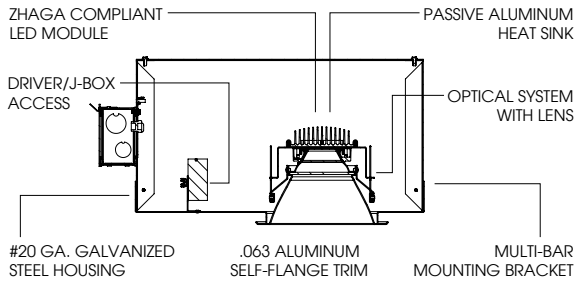

6" ROUND LED IC DOWNLIGHT

OS SERIES / 3000 LUMENS MAX

A	B	C	D	S1	S2
8.7	.625	18.3	12.1	5.8	7.5
221.0 mm	15.9 mm	464.8 mm	307.3 mm	147.3 mm	190.5 mm

SGICE6LEDOS - TRIM FLANGE / IC RATED

APPLICATION

6" LED Recessed open aperture downlight for Insulated Ceiling installations for general downlighting.

FEATURES

Two-stage optical system for smooth light distribution. Zhaga International Standard LED module for ease of maintenance and replacement. Shallow plenum design. Tool-less LED module, driver and J-Box access. Multi-Bar mounting brackets. BH27 Standard mounting bars included. Posi-lock trim retention torsion springs. Integral 0.625" collar.

TRIM FINISH

A variety of architectural powdercoat and anodized finishes are available.

Matte white flange is standard.

ELECTRONICS

LED module features high brightness white Osram LEDs. 3-step MacAdam Ellipse binning and CRI 84 minimum. Full range of electronic 120V/277V and dimming drivers.

CONSTRUCTION

Housing/frame constructed of #20 ga. galvanized steel to resist corrosion. Self-flanged one piece trim spun from 0.063" thick high purity aluminum and finished to specification. Passive machined aluminum heatsink.

CODE COMPLIANCE

BAA Compliant. IC rated. ETL certified to meet US and Canadian standards. Suitable for dry or damp locations. Optional Wet location. LM79/LM80/TM21 data available. Manufactured and tested to UL standards No. 1598/8750.

WATTAGE / LUMENS DATA

PART NUMBER	SOURCE LUMENS¹	DELIVERED LUMENS²	SYSTEM WATTS	LPW
SGICE6LEDOS10L	1100	878	11	80
SGICE6LEDOS15L	1500	1105	13	85
SGICE6LEDOS20L	2000	1864	20	93
SGICE6LEDOS30L	3000	2563	28	92

SERIES	LUMENS²	CCT	DRIVER / VOLTAGE³	OPTIONS⁴	TRIM	FINISH	TRIM OPTIONS		
SGICE6LEDOS	10L	1100 Lm	27K 2700K	E Electronic Driver	1 120V 2 277V	AR6223OS	MW⁶ Matte White	SO¹¹ Micro Prism	
	15L	1500 Lm	30K 3000K	DS10_ 10%, 0-10V			H27⁵ 27" Solid Bars	MB Matte Black	SLite™ Lens
	20L	2000 Lm	35K 3500K	DO10_ 1%, 0-10V	H12 12" - 24" Expandable Bars		SG Semi-Diffuse	GL Clear Glass Lens	
	30L	3000 Lm	40K 4000K	DS2W1 1%, ELV/MLV, 120V	H06 6" - 12" Expandable Bars		HZ Haze Full Diffuse	FG Frosted Glass Lens	
			DLTE1 1%, Lutron® ELV/MLV, 120V	CB24 24" C-Channel Bars	PT Platinum Silver	GS Gasket	WL Wet Location		
			DL3E 1%, Lutron® EcoSystem® Fade	FS Fusing	OB Bronze	PF¹² Polished Flange	AMB Anti-Microbial Finish		
			EL10 1%, eldoLED	EB Black Housing	CH Charcoal				
			ED01 0.1%, eldoLED	CR Corrosion Resistant	AS Anodic Sapphire				
			DALI DALI Control	PR⁸ Deep Ceiling Extension	AN Anodic Natural				
				GR Goof Ring	AC Anodic Champagne				
				ZIG⁷ ZigBee Module	AZ Anodic Bronze				
				BLU⁷ Bluetooth LE	AK Anodic Black				
				EMRM⁹ Remote EM Battery Pack	AM Anodic Malachite				
				CCEA Chicago Ceiling	SN Sun Gold				
				Plenum Rated	CO Copper Metallic				
				AMB Anti-Microbial Finish	GH Graphite				
					CC¹⁰ Custom Color				

EXAMPLE: SGICE6LEDOS20L35KE1/AR6223OSSGSO