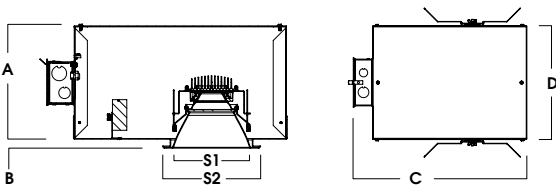

6" ROUND LED IC DOWNLIGHT

OS SERIES / 3000 LUMENS MAX

A	B	C	D	S1	S2
8.7	.625	18.3	12.1	5.8	7.5
221.0 mm	15.9 mm	464.8 mm	307.3 mm	147.3 mm	190.5 mm

SGICE6LEDOS - TRIM FLANGE / IC RATED

APPLICATION

6" LED Recessed open aperture downlight for Insulated Ceiling installations for general downlighting.

FEATURES

Two-stage optical system for smooth light distribution. Zhaga International Standard LED module for ease of maintenance and replacement. Shallow plenum design. Tool-less LED module, driver and J-Box access. Multi-Bar mounting brackets. BH27 Standard mounting bars included. Posi-lock trim retention torsion springs. Integral 0.625" collar.