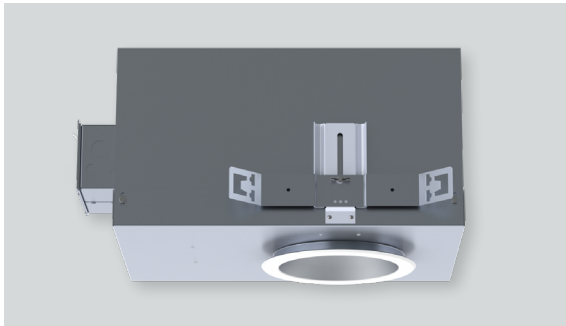

6" ROUND LED IC DOWNLIGHT

OS SERIES / 3000 LUMENS MAX

A	B	C	D	S1	S2
8.7	.625	18.3	12.1	5.8	7.5
221.0 mm	15.9 mm	464.8 mm	307.3 mm	147.3 mm	190.5 mm

SGICE6LEDOS - TRIM FLANGE / IC RATED

APPLICATION

6" LED Recessed open aperture downlight for Insulated Ceiling installations for general downlighting.

FEATURES

Two-stage optical system for smooth light distribution. Zhaga International Standard LED module for ease of maintenance and replacement. Shallow plenum design. Tool-less LED module, driver and J-Box access. Multi-Bar mounting brackets. BH27 Standard mounting bars included. Posi-lock trim retention torsion springs. Integral 0.625" collar.

TRIM FINISH

A variety of architectural powdercoat and anodized finishes are available.

Matte white flange is standard.

ELECTRONICS

LED module features high brightness white Osram LEDs. 3-step MacAdam Ellipse binning and CRI 84 minimum. Full range of electronic 120V/277V and dimming drivers.

CONSTRUCTION

Housing/frame constructed of #20 ga. galvanized steel to resist corrosion. Self-flanged one piece trim spun from 0.063" thick high purity aluminum and finished to specification. Passive machined aluminum heatsink.