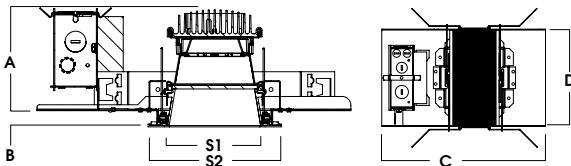

6" SQUARE DOWNLIGHT FX SERIES / 4000 LUMENS MAX

A	B	C	D	S1	S2
5.5 139.7 mm	.625 15.9 mm	14.2 360.7 mm	7.9 200.7 mm	5.8 147.3 mm	7.5 190.5 mm

SGE6SQLEDFX - TRIM FLANGE / NON-IC RATED

APPLICATIONS

FX series 6" square downlights designed for general downlighting with smooth light distribution.

FEATURES

Shallow plenum construction. Auto dim thermal protector for long term reliability. Zhaga international standard LED module for ease of maintenance and future replacement. Tool-less LED module, driver, and J-Box access. Multi-Bar mounting brackets, fit a variety of mounting bars. Posi-lock trim retention torsion springs. Integral 5/8" (.625) collar, works in ceiling up to 1" Deep. BH27 Standard mounting bars included. Intended for Non-IC new construction.

FINISH

Variety of powdercoat finishes available.
Matte white flange is standard.

ELECTRONICS

LED system features high efficacy Philips LEDs. Standard CRI is >80. Drivers are overload and short circuit protected as well as thermally regulated. Sound rating A. L70 at >60,000 hours.

CONSTRUCTION

Housing/frame constructed of #20 ga. galvanized steel to resist corrosion. Self-Flanged one piece trim die-cast high purity aluminum and finished to specification. Passive machined aluminum heatsink.

CODE COMPLIANCE

Energy Star pending and BAA Compliant. Non-IC New Construction only. ETL certified to meet US and Canadian standards. Suitable for dry or damp locations. Optional Wet location listed trim. LM79/LM80 data available. Manufactured and tested to UL standards No. 1598/8750.

WATTAGE / LUMENS DATA

PART NUMBER	SOURCE LUMENS¹	DELIVERED LUMENS²	SYSTEM WATTS	LPW
SGE6SQLEDFX10L	1000	685	9	74
SGE6SQLEDFX15L	1500	1043	13	80
SGE6SQLEDFX20L	2000	1391	17	82
SGE6SQLEDFX30L	3000	2051	25	82
SGE6SQLEDFX40L	4000	2770	35	80

SERIES	LUMENS¹	CCT	DRIVER / VOLTAGE	OPTIONS	TRIM	FINISH	TRIM OPTIONS
SGE6SQLEDFX	10L 1000 Lm	27K 2700K	DX 1%, 0-10V, 120V/277V	BH27³ 27" Solid Bars H12 12" - 24" Expandable Bars H06 6" - 12" Expandable Bars CB24 24" C-Channel Bars EM Integral Emergency Battery EMRM⁴ Remote Emergency Battery Pack FS Fusing CR Corrosion Resistant PR⁵ Deep Ceiling Extension	CA0366FX	MW Matte White MB Matte Black PT Platinum Silver CC⁶ Custom Color	WF White Flange MF⁷ Matching Flange SO⁸ Micro Prism Solite™ Lens SOW Micro Prism Solite™ Lens Wet Location
	15L 1500 Lm	30K 3000K					
	20L 2000 Lm	35K 3500K					
	30L 3000 Lm	40K 4000K					
	40L 4000 Lm						

EXAMPLE: SGE6SQLEDFX30L30KDX/BH27/CA0366FXMWMF50

NOTES:
1 Nominal Source Lumens at 35K 2 Nominal Delivered Lumens at 35K with MW-SO Trim 3 Standard Bar Hangers 4 Installer Responsible for EM Access 5 Contact Factory
6 Contact Factory for Special Finishes 7 Flange Same Color as Inside of Trim 8 Standard Lens

PROJECT:	TYPE:
CAT. NO.: