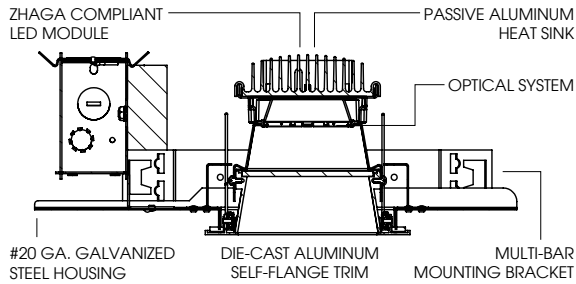

6" SQUARE DOWNLIGHT FX SERIES / 4000 LUMENS MAX

A	B	C	D	S1	S2
5.5 139.7 mm	.625 15.9 mm	14.2 360.7 mm	7.9 200.7 mm	5.8 147.3 mm	7.5 190.5 mm

SGE6SQLEDFX - TRIM FLANGE / NON-IC RATED

APPLICATIONS

FX series 6" square downlights designed for general downlighting with smooth light distribution.

FEATURES

Shallow plenum construction. Auto dim thermal protector for long term reliability. Zhaga international standard LED module for ease of maintenance and future replacement. Tool-less LED module, driver, and J-Box access. Multi-Bar mounting brackets, fit a variety of mounting bars. Posi-lock trim retention torsion springs. Integral 5/8" (.625) collar, works in ceiling up to 1" Deep. BH27 Standard mounting bars included. Intended for Non-IC new construction.

FINISH

Variety of powdercoat finishes available.
Matte white flange is standard.

ELECTRONICS

LED system features high efficacy Philips LEDs. Standard CRI is >80. Drivers are overload and short circuit protected as well as thermally regulated. Sound rating A. L70 at >60,000 hours.

CONSTRUCTION

Housing/frame constructed of #20 ga. galvanized steel to resist corrosion. Self-Flanged one piece trim die-cast high purity aluminum and finished to specification. Passive machined aluminum heatsink.

CODE COMPLIANCE

Energy Star pending and BAA Compliant. Non-IC New Construction only. ETL certified to meet US and Canadian standards. Suitable for dry or damp locations. Optional Wet location listed trim. LM79/LM80 data available. Manufactured and tested to UL standards No. 1598/8750.

WATTAGE / LUMENS DATA

PART NUMBER	SOURCE LUMENS¹	DELIVERED LUMENS²	SYSTEM WATTS	LPW
SGE6SQLEDFX10L	1000	685	9	74
SGE6SQLEDFX15L	1500	1043	13	80
SGE6SQLEDFX20L	2000	1391	17	82
SGE6SQLEDFX30L	3000	2051	25	82
SGE6SQLEDFX40L	4000	2770	35	80

SERIES	LUMENS¹	CCT	DRIVER / VOLTAGE	OPTIONS	TRIM	FINISH	TRIM OPTIONS
SGE6SQLEDFX	10L 1000 Lm	27K 2700K	DX 1%, 0-10V, 120V/277V	BH27³ 27" Solid Bars H12 12" - 24" Expandable Bars H06 6" - 12" Expandable Bars CB24 24" C-Channel Bars EM Integral Emergency Battery EMRM⁴ Remote Emergency Battery Pack FS Fusing CR Corrosion Resistant PR⁵ Deep Ceiling Extension	CA0366FX	MW Matte White MB Matte Black PT Platinum Silver CC⁶ Custom Color	WF White Flange MF⁷ Matching Flange SO⁸ Micro Prism Solite™ Lens SOW Micro Prism Solite™ Lens Wet Location
	15L 1500 Lm	30K 3000K					
	20L 2000 Lm	35K 3500K					
	30L 3000 Lm	40K 4000K					
	40L 4000 Lm						

EXAMPLE: SGE6SQLEDFX30L30KDX/BH27/CA0366FXMWMF50

NOTES:
1 Nominal Source Lumens at 35K 2 Nominal Delivered Lumens at 35K with MW-SO Trim 3 Standard Bar Hangers 4 Installer Responsible for EM Access 5 Contact Factory
6 Contact Factory for Special Finishes 7 Flange Same Color as Inside of Trim 8 Standard Lens

PROJECT:	TYPE:
CAT. NO.: