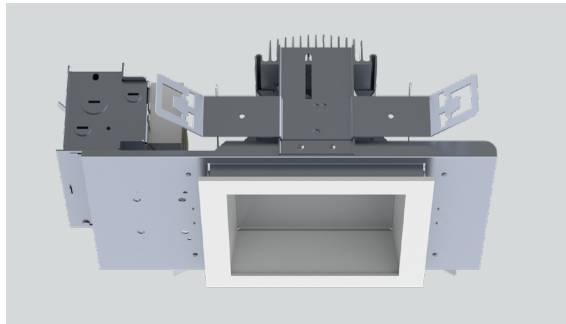

6" SQUARE DOWNLIGHT FX SERIES / 4000 LUMENS MAX

A	B	C	D	S1	S2
5.5 139.7 mm	.625 15.9 mm	14.2 360.7 mm	7.9 200.7 mm	5.8 147.3 mm	7.5 190.5 mm

SGE6SQLEDFX - TRIM FLANGE / NON-IC RATED

APPLICATIONS

FX series 6" square downlights designed for general downlighting with smooth light distribution.

FEATURES

Shallow plenum construction. Auto dim thermal protector for long term reliability. Zhaga international standard LED module for ease of maintenance and future replacement. Tool-less LED module, driver, and J-Box access. Multi-Bar mounting brackets, fit a variety of mounting bars. Posi-lock trim retention torsion springs. Integral 5/8" (.625) collar, works in ceiling up to 1" Deep. BH27 Standard mounting bars included. Intended for Non-IC new construction.

FINISH

Variety of powdercoat finishes available.
Matte white flange is standard.

ELECTRONICS

LED system features high efficacy Philips LEDs. Standard CRI is >80. Drivers are overload and short circuit protected as well as thermally regulated. Sound rating A. L70 at >60,000 hours.

CONSTRUCTION

Housing/frame constructed of #20 ga. galvanized steel to resist corrosion. Self-Flanged one piece trim die-cast high purity aluminum and finished to specification. Passive machined aluminum heatsink.

CODE COMPLIANCE

Energy Star pending and BAA Compliant. Non-IC New Construction only. ETL certified to meet US and Canadian standards. Suitable for dry or damp locations. Optional Wet location listed trim. LM79/LM80 data available. Manufactured and tested to UL standards No. 1598/8750.

WATTAGE / LUMENS DATA

PART NUMBER	SOURCE LUMENS¹	DELIVERED LUMENS²	SYSTEM WATTS	LPW
SGE6SQLEDFX10L	1000	685	9	74
SGE6SQLEDFX15L	1500	1043	13	80
SGE6SQLEDFX20L	2000	1391	17	82
SGE6SQLEDFX30L	3000	2051	25	82
SGE6SQLEDFX40L	4000	2770	35	80

SERIES	LUMENS¹	CCT	DRIVER / VOLTAGE	OPTIONS	TRIM	FINISH	TRIM OPTIONS
SGE6SQLEDFX	10L 1000 Lm	27K 2700K	DX 1%, 0-10V, 120V/277V	BH27³ 27" Solid Bars H12 12" - 24" Expandable Bars H06 6" - 12" Expandable Bars CB24 24" C-Channel Bars EM Integral Emergency Battery EMRM⁴ Remote Emergency Battery Pack FS Fusing CR Corrosion Resistant PR⁵ Deep Ceiling Extension	CA0366FX	MW Matte White MB Matte Black PT Platinum Silver CC⁶ Custom Color	WF White Flange MF⁷ Matching Flange SO⁸ Micro Prism Solite™ Lens SOW Micro Prism Solite™ Lens Wet Location
	15L 1500 Lm	30K 3000K					
	20L 2000 Lm	35K 3500K					
	30L 3000 Lm	40K 4000K					
	40L 4000 Lm						

EXAMPLE: SGE6SQLEDFX30L30KDX/BH27/CA0366FXMWMF50

NOTES:
1 Nominal Source Lumens at 35K 2 Nominal Delivered Lumens at 35K with MW-SO Trim 3 Standard Bar Hangers 4 Installer Responsible for EM Access 5 Contact Factory
6 Contact Factory for Special Finishes 7 Flange Same Color as Inside of Trim 8 Standard Lens

PROJECT:	TYPE:
CAT. NO.: