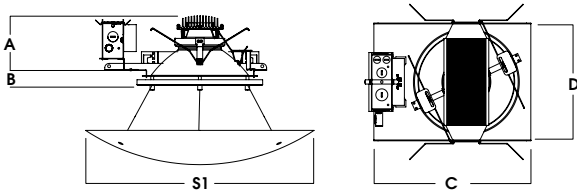

SUSPENDED BOWL DECO-TRIM

OS SERIES / 4500 LUMENS MAX

A	B	C	D	TRIM	S1
4.97	6.5	13.3	7.9	SODSB14	14.0
5.25	6.5	14.6	10.5	SODSB20	14.0

SGE6LEDOS - DECORATIVE TRIM / NON-IC RATED

APPLICATION

6" LED Downlight with Suspended Decorative Bowl in 14" and 20" diameters.

FEATURES

Deco Bowl creates ceiling brightness and visual appeal. Stainless steel adjustable cable. Two-stage optical system for smooth light distribution. Zhaga International Standard LED module for ease of maintenance and replacement. Shallow plenum design. Tool-less LED module, driver and J-Box access. Multi-Bar mounting brackets. BH27 Standard mounting bars included. Posi-lock trim retention torsion springs. Integral 0.625" collar.