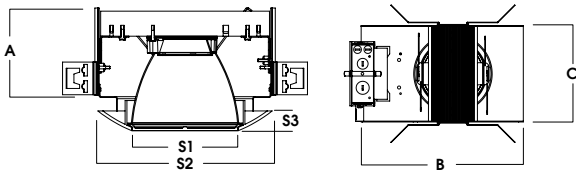

6" POLYMER WET LOCATION FX SERIES / 4000 LUMENS MAX

recessed
fixtures

A	B	C	S1	S2	S3
4.38	13.3	7.9	4.9	8.0	0.9
111.25 mm	337.8 mm	200.6 mm	122.7 mm	203.2 mm	22.9 mm

SGDF6LEDFX - TRIM FLANGE / NON-IC RATED

APPLICATION

FX Series 6" round LED downlight with Flush Polymer wet location shower trim.

FEATURES

Shallow plenum construction. Auto dim thermal protector for long term reliability. Zhaga international standard LED module for ease of maintenance and future replacement. Tool-less LED module, driver, and J-Box access. Multi-Bar mounting brackets, fit a variety of mounting bars. Posi-lock trim retention torsion springs. Integral 5/8" (.625) collar, works in ceiling up to 1.125" Deep. BH27 Standard mounting bars included. Intended for Non-IC new construction.

TRIM FINISH

Single piece molded white acrylic with choice of lenses.

ELECTRONICS

LED system features high efficacy Philips LEDs. Standard CRI is >80. Drivers are overload and short circuit protected as well as thermally regulated. Sound rating A. L70 at >60,000 hours.

CONSTRUCTION

Housing/frame constructed of #20 ga. galvanized steel to resist corrosion. Trim and lens injection molded UV stabilized polymer. Passive machined aluminum heatsink.

CODE COMPLIANCE

Energy Star pending and BAA Compliant. Non-IC New Construction only. ETL certified to meet US and Canadian standards. Suitable for dry or damp locations. LM79/LM80 data available. Manufactured and tested to UL standards No. 1598/8750.

WATTAGE / LUMENS DATA

PART NUMBER	SOURCE LUMENS¹	DELIVERED LUMENS²	SYSTEM WATTS	LPW
SGDF6LEDFX10L	1000	647	9.2	70.3
SGDF6LEDFX15L	1500	971	13.1	74.1
SGDF6LEDFX20L	2000	1294	17.0	76.1
SGDF6LEDFX30L	3000	1941	25.0	77.6
SGDF6LEDFX40L	4000	2588	34.6	74.8

SERIES	LUMENS¹	CCT	DRIVER / VOLTAGE	OPTIONS	TRIM	TRIM OPTIONS	
SGDF6LEDFX	10L	1000 Lm	27K 2700K	DX 1%, 0-10V, 120V/277V	BH27³ 27" Solid Bars H12 12" - 24" Expandable Bars H06 6" - 12" Expandable Bars CB24 24" C-Channel Bars EM Integral Emergency Battery EMRM⁴ Remote Emergency Battery Pack FS Fusing CR Corrosion Resistant PR⁵ Deep Ceiling Extension	AR6160DFFXMW	FAF⁶ Flush Acrylic Fresnel
	15L	1500 Lm	30K 3000K				
	20L	2000 Lm	35K 3500K				
	30L	3000 Lm	40K 4000K				
	40L	4000 Lm					

EXAMPLE: SGDF6LEDFX10L35KDX/BH27/AR6160DFFXMWFAF

NOTES:

1 Nominal Source Lumens at 35K 2 Nominal Delivered Lumens at 35K with MW-FAF Trim 3 Standard Bar Hangers 4 Installer Responsible for EM Access 5 Contact Factory 6 Standard Lens

PROJECT:	TYPE:
CAT. NO.: