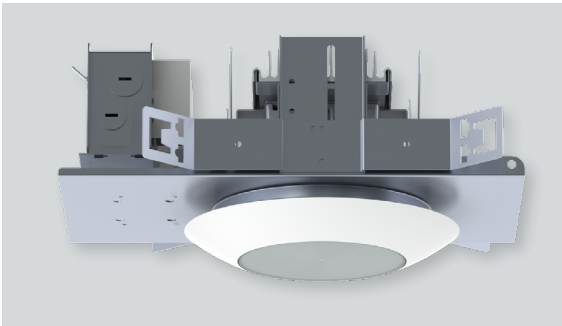

6" POLYMER WET LOCATION FX SERIES / 4000 LUMENS MAX

recessed
fixtures

A	B	C	S1	S2	S3
4.38	13.3	7.9	4.9	8.0	0.9
111.25 mm	337.8 mm	200.6 mm	122.7 mm	203.2 mm	22.9 mm

SGDF6LEDFX - TRIM FLANGE / NON-IC RATED

APPLICATION

FX Series 6" round LED downlight with Flush Polymer wet location shower trim.

FEATURES

Shallow plenum construction. Auto dim thermal protector for long term reliability. Zhaga international standard LED module for ease of maintenance and future replacement. Tool-less LED module, driver, and J-Box access. Multi-Bar mounting brackets, fit a variety of mounting bars. Posi-lock trim retention torsion springs. Integral 5/8" (.625) collar, works in ceiling up to 1.125" Deep. BH27 Standard mounting bars included. Intended for Non-IC new construction.

TRIM FINISH

Single piece molded white acrylic with choice of lenses.

ELECTRONICS

LED system features high efficacy Philips LEDs. Standard CRI is >80. Drivers are overload and short circuit protected as well as thermally regulated. Sound rating A. L70 at >60,000 hours.

CONSTRUCTION

Housing/frame constructed of #20 ga. galvanized steel to resist corrosion. Trim and lens injection molded UV stabilized polymer. Passive machined aluminum heatsink.

CODE COMPLIANCE

Energy Star pending and BAA Compliant. Non-IC New Construction only. ETL certified to meet US and Canadian standards. Suitable for dry or damp locations. LM79/LM80 data available. Manufactured and tested to UL standards No. 1598/8750.

WATTAGE / LUMENS DATA

PART NUMBER	SOURCE LUMENS¹	DELIVERED LUMENS²	SYSTEM WATTS	LPW
SGDF6LEDFX10L	1000	647	9.2	70.3
SGDF6LEDFX15L	1500	971	13.1	74.1
SGDF6LEDFX20L	2000	1294	17.0	76.1
SGDF6LEDFX30L	3000	1941	25.0	77.6
SGDF6LEDFX40L	4000	2588	34.6	74.8

SERIES	LUMENS¹	CCT	DRIVER / VOLTAGE	OPTIONS	TRIM	TRIM OPTIONS	
SGDF6LEDFX	10L	1000 Lm	27K 2700K	DX 1%, 0-10V, 120V/277V	BH27³ 27" Solid Bars H12 12" - 24" Expandable Bars H06 6" - 12" Expandable Bars CB24 24" C-Channel Bars EM Integral Emergency Battery EMRM⁴ Remote Emergency Battery Pack FS Fusing CR Corrosion Resistant PR⁵ Deep Ceiling Extension	AR6160DFFXMW	FAF⁶ Flush Acrylic Fresnel
	15L	1500 Lm	30K 3000K				
	20L	2000 Lm	35K 3500K				
	30L	3000 Lm	40K 4000K				
	40L	4000 Lm					

EXAMPLE: SGDF6LEDFX10L35KDX/BH27/AR6160DFFXMWFAF

NOTES:

1 Nominal Source Lumens at 35K 2 Nominal Delivered Lumens at 35K with MW-FAF Trim 3 Standard Bar Hangers 4 Installer Responsible for EM Access 5 Contact Factory 6 Standard Lens

PROJECT:	TYPE:
CAT. NO.: