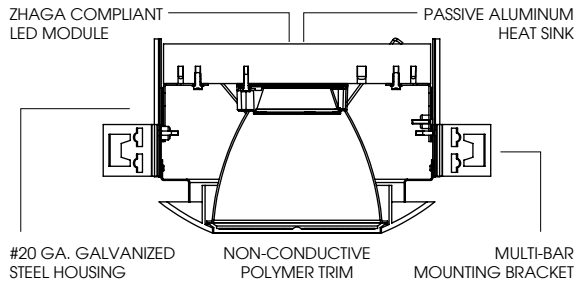

6" POLYMER WET LOCATION FX SERIES / 4000 LUMENS MAX

recessed
fixtures

A	B	C	S1	S2	S3
4.38	13.3	7.9	4.9	8.0	0.9
111.25 mm	337.8 mm	200.6 mm	122.7 mm	203.2 mm	22.9 mm

SGDF6LEDFX - TRIM FLANGE / NON-IC RATED

APPLICATION

FX Series 6" round LED downlight with Flush Polymer wet location shower trim.

FEATURES

Shallow plenum construction. Auto dim thermal protector for long term reliability. Zhaga international standard LED module for ease of maintenance and future replacement. Tool-less LED module, driver, and J-Box access. Multi-Bar mounting brackets, fit a variety of mounting bars. Posi-lock trim retention torsion springs. Integral 5/8" (.625) collar, works in ceiling up to 1.125" Deep. BH27 Standard mounting bars included. Intended for Non-IC new construction.

TRIM FINISH

Single piece molded white acrylic with choice of lenses.

ELECTRONICS

LED system features high efficacy Philips LEDs. Standard CRI is >80. Drivers are overload and short circuit protected as well as thermally regulated. Sound rating A. L70 at >60,000 hours.

CONSTRUCTION

Housing/frame constructed of #20 ga. galvanized steel to resist corrosion. Trim and lens injection molded UV stabilized polymer. Passive machined aluminum heatsink.

CODE COMPLIANCE

Energy Star pending and BAA Compliant. Non-IC New Construction only. ETL certified to meet US and Canadian standards. Suitable for dry or damp locations. LM79/LM80 data available. Manufactured and tested to UL standards No. 1598/8750.

WATTAGE / LUMENS DATA

PART NUMBER	SOURCE LUMENS¹	DELIVERED LUMENS²	SYSTEM WATTS	LPW
SGDF6LEDFX10L	1000	647	9.2	70.3
SGDF6LEDFX15L	1500	971	13.1	74.1
SGDF6LEDFX20L	2000	1294	17.0	76.1
SGDF6LEDFX30L	3000	1941	25.0	77.6
SGDF6LEDFX40L	4000	2588	34.6	74.8

SERIES	LUMENS¹	CCT	DRIVER / VOLTAGE	OPTIONS	TRIM	TRIM OPTIONS	
SGDF6LEDFX	10L	1000 Lm	27K 2700K	DX 1%, 0-10V, 120V/277V	BH27³ 27" Solid Bars H12 12" - 24" Expandable Bars H06 6" - 12" Expandable Bars CB24 24" C-Channel Bars EM Integral Emergency Battery EMRM⁴ Remote Emergency Battery Pack FS Fusing CR Corrosion Resistant PR⁵ Deep Ceiling Extension	AR6160DFFXMW	FAF⁶ Flush Acrylic Fresnel
	15L	1500 Lm	30K 3000K				
	20L	2000 Lm	35K 3500K				
	30L	3000 Lm	40K 4000K				
	40L	4000 Lm					

EXAMPLE: SGDF6LEDFX10L35KDX/BH27/AR6160DFFXMWFAF

NOTES:

1 Nominal Source Lumens at 35K 2 Nominal Delivered Lumens at 35K with MW-FAF Trim 3 Standard Bar Hangers 4 Installer Responsible for EM Access 5 Contact Factory 6 Standard Lens

PROJECT:	TYPE:
CAT. NO.: