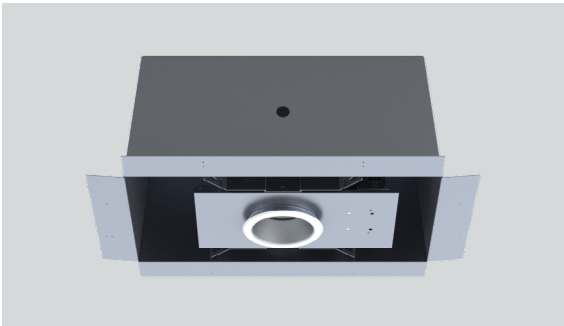

**4" FIRE PRO - FIRE RATED DOWNLIGHT**  
OS SERIES / 2000 LUMENS MAX

A	B	C	D	S1	S2
9.5	.625	17.2	25.1	4.2	5.4
241.3 mm	15.9 mm	436.9 mm	637.5 mm	106.7 mm	137.2 mm

**FPE4LEDOS - TRIM FLANGE / NON-IC RATED**

**APPLICATION**

Fire Pro 4" LED recessed open aperture downlight for fire rated ceilings.

**FEATURES**

60 minutes rated firebox enclosure. Two-stage optical system for smooth light distribution. Zhaga International Standard LED module for ease of maintenance and replacement. Tool-less LED module, driver and J-Box access. Multi-Bar mounting brackets. Posi-lock trim retention torsion springs. Integral 0.625" collar.

**TRIM FINISH**

A variety of architectural powdercoat and anodized finishes are available.

Matte white flange is standard.

**ELECTRONICS**

LED module features high brightness white Osram LEDs. 3-step MacAdam Ellipse binning and CRI 84 minimum. Full range of electronic 120V/277V and dimming drivers.

**CONSTRUCTION**

Housing / frame constructed of #20 ga. galvanized steel. Self-flanged one piece trim spun from 0.063" high purity aluminum and finished to specification. Extruded and machined 6063-H32 aluminum heatsink. T.I.M. gasket for optimal thermal management.