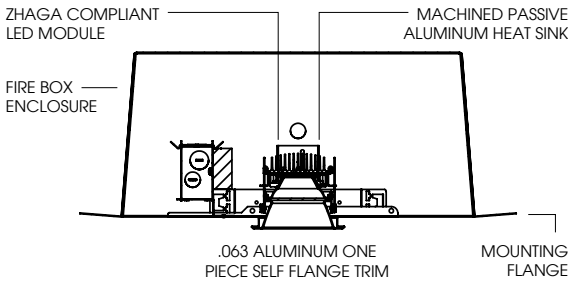

**4" FIRE PRO - FIRE RATED DOWNLIGHT**  
OS SERIES / 2000 LUMENS MAX

A	B	C	D	S1	S2
9.5	.625	17.2	25.1	4.2	5.4
241.3 mm	15.9 mm	436.9 mm	637.5 mm	106.7 mm	137.2 mm

**FPE4LEDOS - TRIM FLANGE / NON-IC RATED**

**APPLICATION**

Fire Pro 4" LED recessed open aperture downlight for fire rated ceilings.

**FEATURES**

60 minutes rated firebox enclosure. Two-stage optical system for smooth light distribution. Zhaga International Standard LED module for ease of maintenance and replacement. Tool-less LED module, driver and J-Box access. Multi-Bar mounting brackets. Posi-lock trim retention torsion springs. Integral 0.625" collar.

**CONSTRUCTION**

Housing / frame constructed of #20 ga. galvanized steel. Self-flanged one piece trim spun from 0.063" high purity aluminum and finished to specification. Extruded and machined 6063-H32 aluminum heatsink. T.I.M. gasket for optimal thermal management.