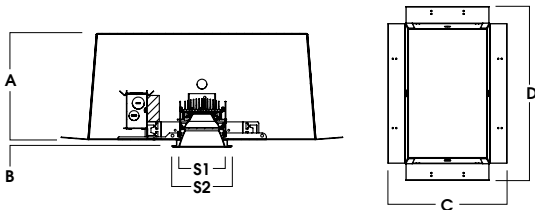

**4" FIRE PRO - FIRE RATED DOWNLIGHT**  
OS SERIES / 2000 LUMENS MAX

A	B	C	D	S1	S2
9.5	.625	17.2	25.1	4.2	5.4
241.3 mm	15.9 mm	436.9 mm	637.5 mm	106.7 mm	137.2 mm

**FPE4LEDOS - TRIM FLANGE / NON-IC RATED**