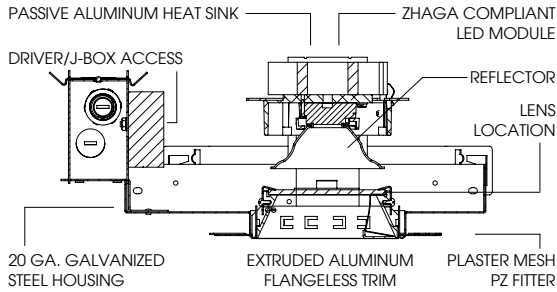

TRIM FINISH

A variety of architectural powdercoat colors are available. Plaster mesh filter included.

ELECTRONICS

LED system features Xicato LED module with proprietary phosphor technology that provides consistent, stable color with CCT control of +/- 100K over life of the light engine. Base CRI is 83 with 2-step MacAdam Ellipse binning. High CRI is 98 with 1x2-step MacAdam Ellipse binning. Variety of electronic 120V/277V and dimming drivers.

CONSTRUCTION

Housing/frame constructed of #20 ga. galvanized steel to resist corrosion. Flangeless one piece trim extruded high purity aluminum and finished to specification.

CODE COMPLIANCE

BAA Compliant. Non-IC rated. UL certified to meet US and Canadian standards. Suitable for dry or damp locations. Optional Wet location. Manufactured and tested to UL standards No. 1598/8750.