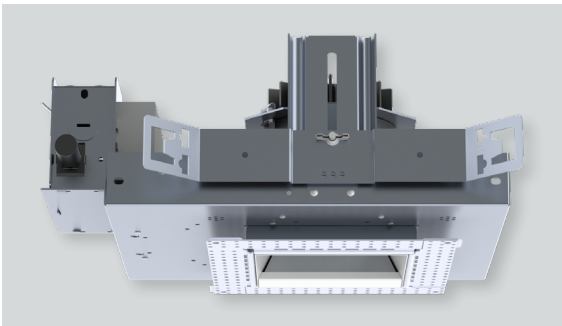

4" SQUARE TRIMLESS WALL WASH

XT SERIES / 4000 LUMENS MAX

SWZO4XT - TRIMLESS / NON-IC RATED

APPLICATION

Versatile 4" Square aperture recessed LED wall wash with flangeless trim and a wide range of lumens and control options.

FEATURES

Two-stage optical system for smooth light distribution and focus control. Quick change LED module with interchangeable optics for job site adjustment and fixture maintenance. Shallow plenum design. Tool-less driver and j-box access. Posi-lock trim retention torsion springs. Integral .625" collar with deep ceiling option for up to 2" thick ceiling (PR).

TRIM FINISH

A variety of architectural powdercoat colors are available. Plaster mesh filter included.

ELECTRONICS

LED system features Xicato LED module with proprietary phosphor technology that provides consistent, stable color with CCT control of +/- 100K over life of the light engine. Base CRI is 83 with 2-step MacAdam Ellipse binning. High CRI is 98 with 1x2-step MacAdam Ellipse binning. Variety of electronic 120V/277V and dimming drivers.

CONSTRUCTION

Housing/frame constructed of #20 ga. galvanized steel to resist corrosion. Flangeless one piece trim extruded high purity aluminum and finished to specification.

CODE COMPLIANCE

BAA Compliant. Non-IC rated. UL certified to meet US and Canadian standards. Suitable for dry or damp locations. Optional Wet location. Manufactured and tested to UL standards No. 1598/8750.