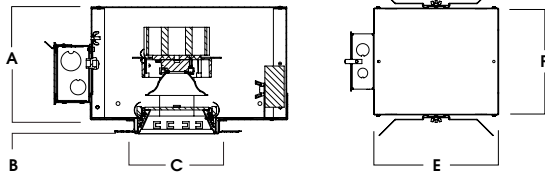

A	B	C	D	E
6.4 162.6 mm	.625 15.2 mm	4.0 101.6 mm	10L-13L: 13.2 20L: 19.2	9.5 241.3 mm

WATTAGE TO LUMENS UPDATE					
CURRENT PART NUMBER EXAMPLE	PREVIOUS PART NUMBER EXAMPLE	SOURCE LUMENS <sup>1</sup>	DELIVERED LUMENS <sup>2</sup>	SYSTEM WATTS	LPW
SWZI4XT10L	SWZI4LEDX115W	1000	686	11.1	61.8
SWZI4XT13L	SWZI4LEDX120W	1300	924	15.0	61.6
SWZI4XT20L	SWZI4LEDX133W	2000	1421	23.7	60.0