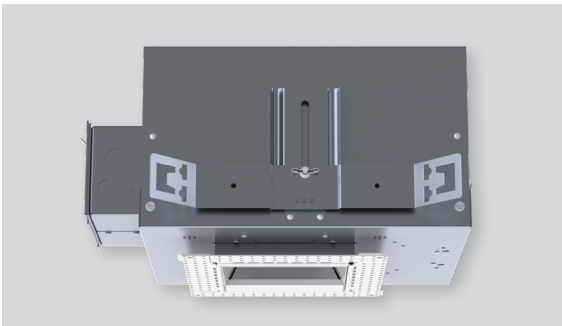

SWZI4XT - TRIMLESS / IC RATED

APPLICATION

Versatile 4" Square aperture recessed LED wall wash for Insulated Ceiling installations with flangeless trim and a wide range of lumens and control options.

FEATURES

Two-stage optical system for smooth light distribution and focus control. Quick change LED module with interchangeable optics for job site adjustment and fixture maintenance. Shallow plenum design. Tool-less driver and j-box access. Posi-lock trim retention torsion springs. Integral .625" collar with deep ceiling option for up to 2" thick ceiling (PR).

TRIM FINISH

A variety of architectural powdercoat colors are available. Plaster mesh filter included.

ELECTRONICS

LED system features Xicato LED module with proprietary phosphor technology that provides consistent, stable color with CCT control of +/- 100K over life of the light engine. Base CRI is 83 with 2-step MacAdam Ellipse binning. High CRI is 98 with 1x2-step MacAdam Ellipse binning. Variety of electronic 120V/277V and dimming drivers.

CONSTRUCTION

Housing/frame constructed of #20 ga. galvanized steel to resist corrosion. Flangeless one piece trim extruded high purity aluminum and finished to specification.

CODE COMPLIANCE

BAA Compliant. IC rated. UL certified to meet US and Canadian standards. Suitable for dry or damp locations. Optional Wet location. Manufactured and tested to UL standards No. 1598/8750.

A	B	C	D	E
6.4 162.6 mm	.625 15.2 mm	4.0 101.6 mm	10L-13L: 13.2 20L: 19.2	9.5 241.3 mm

WATTAGE TO LUMENS UPDATE					
CURRENT PART NUMBER EXAMPLE	PREVIOUS PART NUMBER EXAMPLE	SOURCE LUMENS¹	DELIVERED LUMENS²	SYSTEM WATTS	LPW
SWZI4XT10L	SWZI4LEDX115W	1000	686	11.1	61.8
SWZI4XT13L	SWZI4LEDX120W	1300	924	15.0	61.6
SWZI4XT20L	SWZI4LEDX133W	2000	1421	23.7	60.0

SERIES	LUMENS¹	CCT	OPTICS	DRIVER / DIMMING / VOLTAGE³	OPTIONS⁴	TRIM	FINISH	TRIM OPTIONS¹⁰			
SWZI4XT	83 CRI		XW Extra Wide	E. Electronic Driver DS10. 10% 0-10V DO10. 1% 0-10V DS2W1. 1% ELV/MLV, 120V DLTE1. 1% Lutron® 2-Wire Forward Phase, 120V DL3E. 1% Lutron® EcoSystem®, Fade EL10. 1% eldoLED ED01. 0.1% eldoLED DALI. DALI Control	1 120V 2 277V	BH27⁵. 27" Solid Bars H12. 12" - 24" Expandable Bars H06. 6" - 12" Expandable Bars CB24. 24" C-Channel Bars EMRM. Remote Emergency Battery Pack FS. Fusing EB. Black Housing CR. Corrosion Resistant PR⁹. Deep Ceiling Extension GR. Goof Ring CCEA. Chicago Ceiling Plenum Rated AMB. Anti Microbial Finish WDFI. Filter for Wood Ceiling	SW4NXT⁷	MW⁸. Matte White MB. Matte Black PT. Platinum Silver OB. Oil Rubbed Bronze CH. Charcoal AC. Anodic Champagne AS. Anodic Sapphire AM. Anodic Malachite SN. Sun Gold CO. Copper Metallic GH. Graphite AMB. Anti Microbial Finish CC⁹. Custom Color	SKX¹¹. Linear Wall Wash Lens SKW. Linear Wall Wash Lens Wet Location		
	10L	1000 Lm								27K	2700K
	13L	1300 Lm								30K	3000K
	20L	2000 Lm								35K	3500K
										40K	4000K
	98 CRI										
	10L	1000 Lm								27HK	2700K
	13L	1300 Lm								30HK	3000K
	20L	2000 Lm								35HK	3500K
										40HK	4000K

EXAMPLE: SWZI4XT10L35KXWE1H12/SW4NXTMWSKX

NOTES:
1 Nominal Source Lumens at Any CCT 2 Nominal Delivered Lumens 83 CRI at Any CCT with XW-MW-SKX 3 Contact Factory for Additional Options 4 See Product Options Page for Details 5 Standard Bar Hangers 6 Contact Factory
7 "N" Indicates Flangeless Trim 8 Standard Finish 9 Contact Factory for Special Finishes 10 Contact Factory for Special Lenses/Louvers 11 Standard Lens

PROJECT: _____
TYPE: _____

Dimensions and values shown are nominal. Spectrum Lighting continually works to improve products and reserves the right to make changes which may alter the performance or appearance of products.