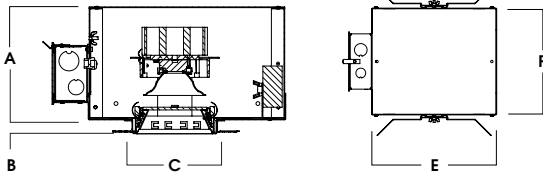

A	B	C	D	E
6.4 162.6 mm	.625 15.2 mm	4.0 101.6 mm	10L-13L: 13.2 20L: 19.2	9.5 241.3 mm

WATTAGE TO LUMENS UPDATE					
CURRENT PART NUMBER EXAMPLE	PREVIOUS PART NUMBER EXAMPLE	SOURCE LUMENS ¹	DELIVERED LUMENS ²	SYSTEM WATTS	LPW
SWZI4XT10L	SWZI4LEDX115W	1000	686	11.1	61.8
SWZI4XT13L	SWZI4LEDX120W	1300	924	15.0	61.6
SWZI4XT20L	SWZI4LEDX133W	2000	1421	23.7	60.0