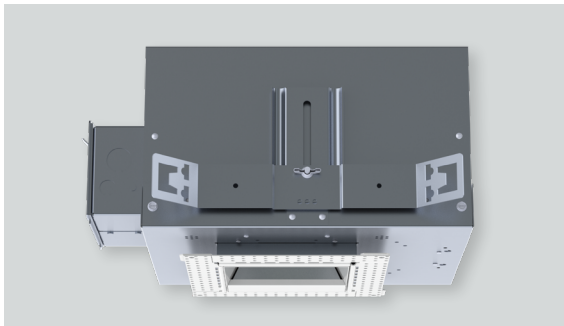

4" SQUARE TRIMLESS IC WALL WASH

XT SERIES / 2000 LUMENS MAX

SWZI4XT - TRIMLESS / IC RATED

APPLICATION

Versatile 4" Square aperture recessed LED wall wash for Insulated Ceiling installations with flangeless trim and a wide range of lumens and control options.

FEATURES

Two-stage optical system for smooth light distribution and focus control. Quick change LED module with interchangeable optics for job site adjustment and fixture maintenance. Shallow plenum design. Tool-less driver and j-box access. Posi-lock trim retention torsion springs. Integral .625" collar with deep ceiling option for up to 2" thick ceiling (PR).

TRIM FINISH

A variety of architectural powdercoat colors are available. Plaster mesh filter included.

ELECTRONICS

LED system features Xicato LED module with proprietary phosphor technology that provides consistent, stable color with CCT control of +/- 100K over life of the light engine. Base CRI is 83 with 2-step MacAdam Ellipse binning. High CRI is 98 with 1x2-step MacAdam Ellipse binning. Variety of electronic 120V/277V and dimming drivers.

CONSTRUCTION

Housing/frame constructed of #20 ga. galvanized steel to resist corrosion. Flangeless one piece trim extruded high purity aluminum and finished to specification.

CODE COMPLIANCE

BAA Compliant. IC rated. UL certified to meet US and Canadian standards. Suitable for dry or damp locations. Optional Wet location. Manufactured and tested to UL standards No. 1598/8750.