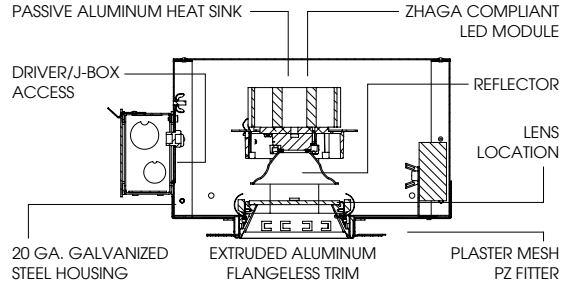

TRIM FINISH

A variety of architectural powdercoat colors are available. Plaster mesh filter included.

ELECTRONICS

LED system features Xicato LED module with proprietary phosphor technology that provides consistent, stable color with CCT control of +/- 100K over life of the light engine. Base CRI is 83 with 2-step MacAdam Ellipse binning. High CRI is 98 with 1x2-step MacAdam Ellipse binning. Variety of electronic 120V/277V and dimming drivers.

CONSTRUCTION

Housing/frame constructed of #20 ga. galvanized steel to resist corrosion. Flangeless one piece trim extruded high purity aluminum and finished to specification.

CODE COMPLIANCE

BAA Compliant. IC rated. UL certified to meet US and Canadian standards. Suitable for dry or damp locations. Optional Wet location. Manufactured and tested to UL standards No. 1598/8750.