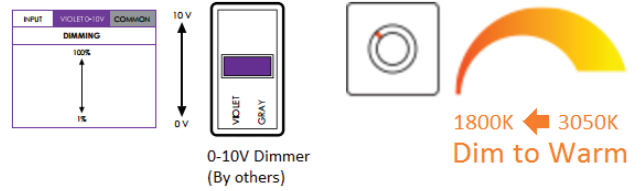

13L30DDMxxDUx
16L30DDMxxDUx

PROJECT:	TYPE:
CAT. NO.: