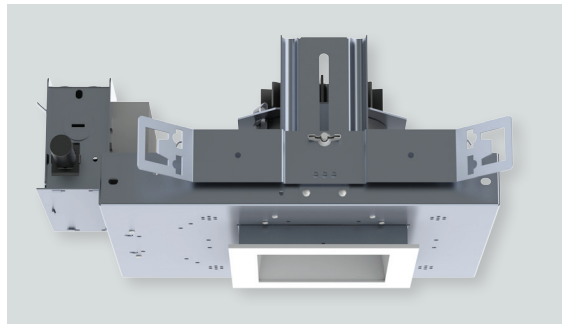

4" SQUARE LED DOWNLIGHT DYNAMIC DIMMING LU SERIES / 1600 LUMENS MAX LED

A	B	C	D	E	F
6.1 154.9 mm	.625 15.2 mm	4.0 101.6 mm	5.4 137.2 mm	DU: 13.2 DL3E: 14.7	9.5 241.3 mm

SDFO4LEDLU - TRIM FLANGE / NON IC RATED

APPLICATION

4" Square LU LED downlight platform. Kelvin Tunable (K+) white light LED system that warms as it dims from 3050K at full intensity to 1800K at 1% intensity.

FEATURES

Two-stage optical system for smooth light distribution and focus control. Quick change LED module with interchangeable optics for job site adjustment and fixture maintenance. Shallow plenum design. Tool-less driver and j-box access. Posi-lock trim retention torsion springs. Integral 0.625" collar with deep ceiling option for up to 2" thick ceiling (PR).

TRIM FINISH

A variety of powdercoat colors are available; flange will have matching finish. Semi-Diffuse and Haze Anodized trim will have Matte White Flange.

ELECTRONICS

LED system features LED module with proprietary technology that provides consistent, stable color over life of the light engine. Base CRI is 90 with <2 MacAdam Ellipse binning. Variety of dimming controls (by Others). DCA is a digital control adapter which enables fixtures powered by EcoSystem® lighting protocol to be converted to a digital link.

CONSTRUCTION

Housing/frame constructed of #20 ga. galvanized steel to resist corrosion. Self-flanged one piece trim high purity aluminum and finished to specification.

CODE COMPLIANCE

ARRA Compliant. Non-IC rated. ETL listed for damp locations. Optional Wet location. Manufactured and tested to UL standards No. 1598/8750.

WATTAGE TO LUMENS UPDATE

CURRENT PART NUMBER EXAMPLE	PREVIOUS PART NUMBER EXAMPLE	SOURCE LUMENS¹	SYSTEM WATTS
SDFO4LEDLU13L	SDFO4LEDLU20W	1300	25
SDFO4LEDLU16L	SDFO4LEDLU30W	1600	32

RECESSED HOUSING SPECIFICATION										LED TRIM SPECIFICATION			
SERIES	LUMENS¹	CCT / K	BEAM	CONTROL / VOLTAGE²	OPTIONS	TRIM / FINISH⁶		TRIM OPTIONS¹⁰					
SDFO4LEDLU	13L 1300 Lm 16L 1600 Lm	30DDM	30K - 18K	ND 20° MD 30° WD 40° XW 50°	DU_ 1% 0-10V Dimming DL3E_3 ECO System Dimming	BH27⁴ 27" Flat Stock Hangers H12 Expandable Bar Hangers, 12" - 24" H06 Expandable Bar Hangers, 6" - 12" CB24 C-Channel Bars EB Black Housing PR⁵ Deep Ceiling Extension	SD4F⁷ MW⁸ Matte White MB Matte Black SG⁹ Semi-Diffuse HZ⁹ Haze Full Diffuse PT Platinum BZ Bronze CH Charcoal AS Anodic Sapphire AM Anodic Malachite SN Sun Gold CO Copper Metallic GH Graphite AMB Anti Microbial Finish CC Custom Color	SOX¹¹ Micro Prism Solite™ Lens PGX Prismatic Glass Lens GLX Clear Glass Lens FGX Frosted Glass Lens SOW Micro Prism Solite™ Lens Wet Location PGW Prismatic Glass Lens Wet Location GLW Clear Glass Lens Wet Location FGW Frosted Glass Lens Wet Location					

EXAMPLE: SDFO4LEDLU13L30DDMMDDU1H12/SD4FMWSOX

NOTES: