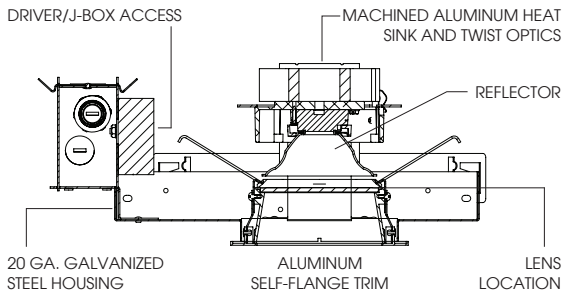

4" SQUARE LED DOWNLIGHT DYNAMIC DIMMING LU SERIES / 1600 LUMENS MAX LED

A	B	C	D	E	F
6.1 154.9 mm	.625 15.2 mm	4.0 101.6 mm	5.4 137.2 mm	DU: 13.2 DL3E: 14.7	9.5 241.3 mm

SDFO4LEDLU - TRIM FLANGE / NON IC RATED

APPLICATION

4" Square LU LED downlight platform. Kelvin Tunable (K+) white light LED system that warms as it dims from 3050K at full intensity to 1800K at 1% intensity.

FEATURES

Two-stage optical system for smooth light distribution and focus control. Quick change LED module with interchangeable optics for job site adjustment and fixture maintenance. Shallow plenum design. Tool-less driver and j-box access. Posi-lock trim retention torsion springs. Integral 0.625" collar with deep ceiling option for up to 2" thick ceiling (PR).

TRIM FINISH

A variety of powdercoat colors are available; flange will have matching finish. Semi-Diffuse and Haze Anodized trim will have Matte White Flange.

ELECTRONICS

LED system features LED module with proprietary technology that provides consistent, stable color over life of the light engine. Base CRI is 90 with <2 MacAdam Ellipse binning. Variety of dimming controls (by Others). DCA is a digital control adapter which enables fixtures powered by EcoSystem® lighting protocol to be converted to a digital link.

CONSTRUCTION

Housing/frame constructed of #20 ga. galvanized steel to resist corrosion. Self-flanged one piece trim high purity aluminum and finished to specification.

CODE COMPLIANCE

ARRA Compliant. Non-IC rated. ETL listed for damp locations. Optional Wet location. Manufactured and tested to UL standards No. 1598/8750.

WATTAGE TO LUMENS UPDATE

CURRENT PART NUMBER EXAMPLE	PREVIOUS PART NUMBER EXAMPLE	SOURCE LUMENS¹	SYSTEM WATTS
SDFO4LEDLU13L	SDFO4LEDLU20W	1300	25
SDFO4LEDLU16L	SDFO4LEDLU30W	1600	32

RECESSED HOUSING SPECIFICATION										LED TRIM SPECIFICATION			
SERIES	LUMENS¹	CCT / K	BEAM	CONTROL / VOLTAGE²	OPTIONS	TRIM / FINISH⁶		TRIM OPTIONS¹⁰					
SDFO4LEDLU	13L 1300 Lm 16L 1600 Lm	30DDM	30K - 18K	ND 20° MD 30° WD 40° XW 50°	DU_ 1% 0-10V Dimming DL3E_3 ECO System Dimming	BH27⁴ 27" Flat Stock Hangers H12 Expandable Bar Hangers, 12" - 24" H06 Expandable Bar Hangers, 6" - 12" CB24 C-Channel Bars EB Black Housing PR⁵ Deep Ceiling Extension	SD4F⁷ MW⁸ Matte White MB Matte Black SG⁹ Semi-Diffuse HZ⁹ Haze Full Diffuse PT Platinum BZ Bronze CH Charcoal AS Anodic Sapphire AM Anodic Malachite SN Sun Gold CO Copper Metallic GH Graphite AMB Anti Microbial Finish CC Custom Color	SOX¹¹ Micro Prism Solite™ Lens PGX Prismatic Glass Lens GLX Clear Glass Lens FGX Frosted Glass Lens SOW Micro Prism Solite™ Lens Wet Location PGW Prismatic Glass Lens Wet Location GLW Clear Glass Lens Wet Location FGW Frosted Glass Lens Wet Location					

EXAMPLE: SDFO4LEDLU13L30DDMMDDU1H12/SD4FMWSOX

NOTES: