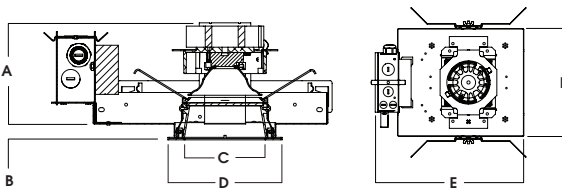

4" SQUARE LED DOWNLIGHT DYNAMIC DIMMING LU SERIES / 1600 LUMENS MAX LED

A	B	C	D	E	F
6.1 154.9 mm	.625 15.2 mm	4.0 101.6 mm	5.4 137.2 mm	DU: 13.2 DL3E: 14.7	9.5 241.3 mm

SDFO4LEDLU - TRIM FLANGE / NON IC RATED

APPLICATION

4" Square LU LED downlight platform. Kelvin Tunable (K+) white light LED system that warms as it dims from 3050K at full intensity to 1800K at 1% intensity.

FEATURES

Two-stage optical system for smooth light distribution and focus control. Quick change LED module with interchangeable optics for job site adjustment and fixture maintenance. Shallow plenum design. Tool-less driver and j-box access. Posi-lock trim retention torsion springs. Integral 0.625" collar with deep ceiling option for up to 2" thick ceiling (PR).

TRIM FINISH

A variety of powdercoat colors are available; flange will have matching finish. Semi-Diffuse and Haze Anodized trim will have Matte White Flange.

ELECTRONICS

LED system features LED module with proprietary technology that provides consistent, stable color over life of the light engine. Base CRI is 90 with <2 MacAdam Ellipse binning. Variety of dimming controls (by Others). DCA is a digital control adapter which enables fixtures powered by EcoSystem® lighting protocol to be converted to a digital link.

CONSTRUCTION

Housing/frame constructed of #20 ga. galvanized steel to resist corrosion. Self-flanged one piece trim high purity aluminum and finished to specification.

CODE COMPLIANCE

ARRA Compliant. Non-IC rated. ETL listed for damp locations. Optional Wet location. Manufactured and tested to UL standards No. 1598/8750.

WATTAGE TO LUMENS UPDATE

CURRENT PART NUMBER EXAMPLE	PREVIOUS PART NUMBER EXAMPLE	SOURCE LUMENS¹	SYSTEM WATTS
SDFO4LEDLU13L	SDFO4LEDLU20W	1300	25
SDFO4LEDLU16L	SDFO4LEDLU30W	1600	32

RECESSED HOUSING SPECIFICATION										LED TRIM SPECIFICATION			
SERIES	LUMENS¹	CCT / K	BEAM	CONTROL / VOLTAGE²	OPTIONS	TRIM / FINISH⁶		TRIM OPTIONS¹⁰					
SDFO4LEDLU	13L 1300 Lm 16L 1600 Lm	30DDM	30K - 18K	ND 20° MD 30° WD 40° XW 50°	DU_ 1% 0-10V Dimming DL3E_3 ECO System Dimming	BH27⁴ 27" Flat Stock Hangers H12 Expandable Bar Hangers, 12" - 24" H06 Expandable Bar Hangers, 6" - 12" CB24 C-Channel Bars EB Black Housing PR⁵ Deep Ceiling Extension	SD4F⁷ MW⁸ Matte White MB Matte Black SG⁹ Semi-Diffuse HZ⁹ Haze Full Diffuse PT Platinum BZ Bronze CH Charcoal AS Anodic Sapphire AM Anodic Malachite SN Sun Gold CO Copper Metallic GH Graphite AMB Anti Microbial Finish CC Custom Color	SOX¹¹ Micro Prism Solite™ Lens PGX Prismatic Glass Lens GLX Clear Glass Lens FGX Frosted Glass Lens SOW Micro Prism Solite™ Lens Wet Location PGW Prismatic Glass Lens Wet Location GLW Clear Glass Lens Wet Location FGW Frosted Glass Lens Wet Location					

EXAMPLE: SDFO4LEDLU13L30DDMMDDU1H12/SD4FMWSOX

NOTES: