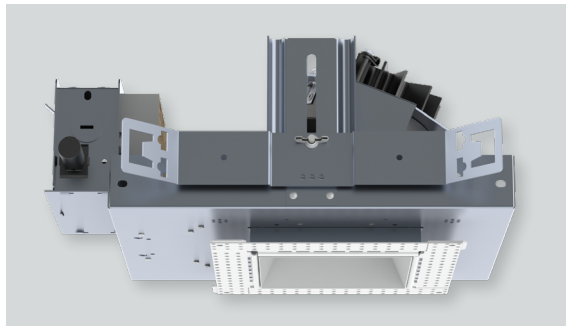

# 4" SQ. TRIMLESS ADJUSTABLE ACCENT

XT SERIES / 4000 LUMENS MAX

A	B	C	D	E
10L-20L: 5.8	.625	4.0	11.1	9.5
30L-40L: 6.8	15.2 mm	101.6 mm	281.9 mm	241.3 mm

## SAZO4XT - TRIMLESS / NON-IC RATED

### APPLICATION

Versatile 4" Square aperture recessed LED accent light with flangeless trim and a wide range of lumens and optical controls.

### FEATURES

LED module tilts 35°, rotates 360°. Two-stage optical system for smooth light distribution and focus control. Quick change LED module with interchangeable optics for job site adjustment and fixture maintenance. Shallow plenum design. Tool-less driver and j-box access. Posi-lock trim retention torsion springs. Integral .625" collar with deep ceiling option for up to 2" thick ceiling (PR).