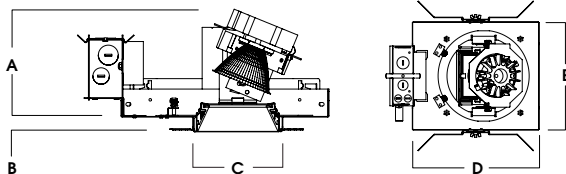

4" SQ. TRIMLESS ADJUSTABLE ACCENT

XT SERIES / 4000 LUMENS MAX

A	B	C	D	E
10L-20L: 5.8	.625	4.0	11.1	9.5
30L-40L: 6.8	15.2 mm	101.6 mm	281.9 mm	241.3 mm

SAZO4XT - TRIMLESS / NON-IC RATED

APPLICATION

Versatile 4" Square aperture recessed LED accent light with flangeless trim and a wide range of lumens and optical controls.

FEATURES

LED module tilts 35°, rotates 360°. Two-stage optical system for smooth light distribution and focus control. Quick change LED module with interchangeable optics for job site adjustment and fixture maintenance. Shallow plenum design. Tool-less driver and j-box access. Posi-lock trim retention torsion springs. Integral .625" collar with deep ceiling option for up to 2" thick ceiling (PR).

TRIM FINISH

A variety of architectural powdercoat colors are available. Plaster mesh filter included.

ELECTRONICS

LED system features Xicato LED module with proprietary phosphor technology that provides consistent, stable color with CCT control of +/- 100K over life of the light engine. Base CRI is 83 with 2-step MacAdam Ellipse binning. High CRI is 98 with 1x2-step MacAdam Ellipse binning. Variety of electronic 120V/277V and dimming drivers.

CONSTRUCTION

Housing/frame constructed of #20 ga. galvanized steel to resist corrosion. Flangeless one piece trim extruded high purity aluminum and finished to specification.

CODE COMPLIANCE

BAA Compliant. Non-IC rated. UL certified to meet US and Canadian standards. Suitable for dry or damp locations. Optional Wet location. Manufactured and tested to UL standards No. 1598/8750.

WATTAGE TO LUMENS UPDATE					
CURRENT PART NUMBER EXAMPLE	PREVIOUS PART NUMBER EXAMPLE	SOURCE LUMENS¹	DELIVERED LUMENS²	SYSTEM WATTS	LPW
SAZO4XT10L	SAZO4LEDX115W	1000	832	11.1	75
SAZO4XT13L	SAZO4LEDX120W	1300	1120	15.0	75
SAZO4XT20L	SAZO4LEDX133W	2000	1723	23.7	73
SAZO4XT30L	SAZO4LEDX152W	3000	2585	34.6	75
SAZO4XT40L	N/A	4000	3317	39.9	83