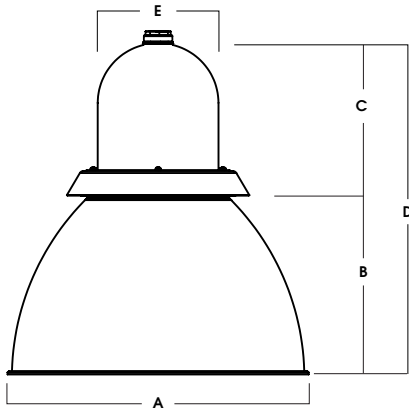

A	B	C	D	E
22.4 569.0 mm	13.4 340.4 mm	12.2 309.9 mm	25.7 652.8 mm	7.5 190.5 mm

Fixture Weight: 18.0 lbs

LUMENS / WATTAGE DATA				
PART NUMBER	SOURCE LUMENS¹	DELIVERED LUMENS²	SYSTEM WATTS	LPW
PRDDH22GV180L	18000	14102	116	121.57

SERIES	LUMENS¹	CCT	DRIVER / DIMMING	MOUNTING	REFRACTOR	DIFFUSER OPTIONS	FINISH
PRDDH22GV	180L 18000 Lm	35K 3500K 40K 4000K	DS10X 10%, 0-10V, 120V/277V	CD72 72" Cord / Cable Mount	DF22 22" Diffuse	BC22/CNFR 22" Band Clamp with Conical Frosted Lens	MW PT Matte White Platinum Silver

EXAMPLE: PRDDH22GV180L35KDS10X/CD72DF22BC22/CNFRPT

NOTES:
1 Nominal Source Lumens at 35K 2 Nominal Delivered Lumens at 35K with PR22. No Lens

PROJECT: _____
TYPE: _____

Dimensions and values shown are nominal. Spectrum Lighting continually works to improve products and reserves the right to make changes which may alter the performance or appearance of products.