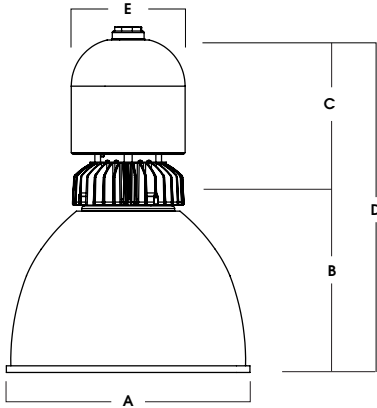

CONSTRUCTION

Spun aluminum housing with die-cast aluminum heat sink and mounting hub. Reflector made of die-cast aluminum.

CODE COMPLIANCE

BAA Compliant. ETL certified to meet US and Canadian standards. Suitable for dry or damp locations. Manufactured and tested to UL standards No. 1598/8750.

A	B	C	D	E
16.0	10.8	10.6	21.4	7.5
406.4 mm	274.3 mm	269.2 mm	543.6 mm	190.5 mm

Fixture Weight: 10.5 lbs

LUMENS / WATTAGE DATA				
PART NUMBER	SOURCE LUMENS ¹	DELIVERED LUMENS ²	SYSTEM WATTS	LPW
ALDDH16LX100L	10000	7571	88	86.0