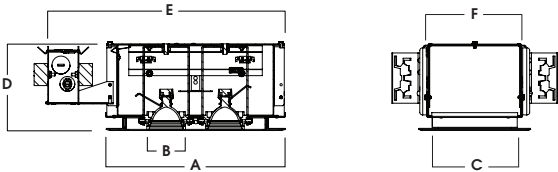

#OF MODULES	APERTURE			H	L	W	CUTOUT
	A	B	C				
1	4.5	2.3	7.3	5.0	13.4	5.4	5.1" x 5.1"
2	8.0	2.3	10.7	5.0	14.9	5.4	5.1" x 9.0"
3	12.0	2.3	13.0	5.0	20.5	5.4	5.1" x 13.0"
4	16.0	2.3	16.0	5.0	24.5	5.4	5.1" x 17.0"

SERIES	LAMPS	TRANSFORMER / VOLTAGE	OPTIONS¹	INTERIOR	TRIM⁴	FINISHES⁵						
RC44DLVFT 1 Module	MR16	E_ Electronic Driver	<table border="1"> <thead> <tr> <th colspan="2">LENS</th> </tr> </thead> <tbody> <tr> <td>GL16</td> <td>Clear</td> </tr> <tr> <td>FG16</td> <td>Frosted</td> </tr> <tr> <td>SK16</td> <td>Linear</td> </tr> <tr> <td>SO16</td> <td>Solite Diffusion</td> </tr> <tr> <td>HL16</td> <td>Hex Louver</td> </tr> <tr> <td>SN16</td> <td>Snoot</td> </tr> <tr> <td>LN16²</td> <td>Color Lens</td> </tr> <tr> <th colspan="2">OPTIONS</th> </tr> <tr> <td>BH27</td> <td>27" Flat Bar</td> </tr> <tr> <td>CB24</td> <td>24" C-Channel</td> </tr> <tr> <td>CB48</td> <td>48" C-Channel</td> </tr> <tr> <td>MWL(**)</td> <td>Max Wattage Label</td> </tr> <tr> <td>RTT150E1</td> <td>150W Remote Transformer</td> </tr> <tr> <td>RTT300E1</td> <td>300W Remote Transformer</td> </tr> <tr> <td>FS</td> <td>Fusing</td> </tr> <tr> <td>PR³</td> <td>Deep Plaster Neck</td> </tr> </tbody> </table>	<table border="1"> <tbody> <tr> <td>MWI</td> <td>White</td> </tr> <tr> <td>MBI</td> <td>Black</td> </tr> <tr> <td>PTI</td> <td>Platinum</td> </tr> <tr> <td>BZI</td> <td>Bronze</td> </tr> <tr> <td>CCI</td> <td>Custom Color</td> </tr> </tbody> </table>	<table border="1"> <tbody> <tr> <td>FT044</td> <td>4" x 4"</td> </tr> <tr> <td>FT048</td> <td>4" x 8"</td> </tr> <tr> <td>FT0412</td> <td>4" x 12"</td> </tr> <tr> <td>FT0416</td> <td>4" x 16"</td> </tr> </tbody> </table>	<table border="1"> <tbody> <tr> <td>MW⁶</td> <td>Matte White</td> </tr> <tr> <td>MB⁶</td> <td>Matte Black</td> </tr> <tr> <td>PT⁶</td> <td>Platinum Silver</td> </tr> <tr> <td>BZ</td> <td>Bronze</td> </tr> <tr> <td>CH</td> <td>Charcoal</td> </tr> <tr> <td>GH</td> <td>Graphite</td> </tr> <tr> <td>SN</td> <td>Sun Gold</td> </tr> <tr> <td>AC</td> <td>Champagne</td> </tr> <tr> <td>AN</td> <td>Anodic Natural</td> </tr> <tr> <td>CN</td> <td>Caramel</td> </tr> <tr> <td>WF</td> <td>Matte White Flange</td> </tr> <tr> <td>CC</td> <td>Custom Color</td> </tr> </tbody> </table>						
		RC48DLVFT 2 Modules						E_LED Transformer for Use with LED MR16 Lamps				
		RC412DLVFT 3 Modules						NTR No Transformer for Remote Transformer Application				
		RC416DLVFT 4 Modules						GU10 GU10 120V Socket No Transformer				

EXAMPLE: RC48DLVFTMR16E1LED/SO16SN16BH27MBI/FT048MW

NOTES:
1 See Product Options Page for Details 2 See Lens Options Page for Details 3 Contact Factory 4 Inside Trim And Flange Will Match Color Specified 5 Contact Factory for Special Finishes 6 Standard Finishes

PROJECT:	TYPE:
CAT. NO.:	

WWW.SPECLIGHT.COM • 994 JEFFERSON STREET, FALL RIVER, MA 02721 • 508.678.2303 FAX 508.678.2260

LED
MR16