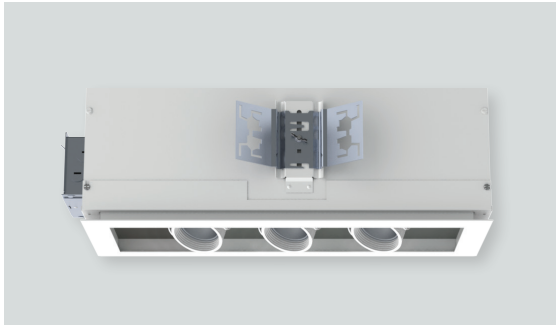

#OF MODULES	APERTURE			H	L	W	CUTOUT
	A	B	C				
1	4.5	2.3	7.3	5.0	13.4	5.4	5.1" x 5.1"
2	8.0	2.3	10.7	5.0	14.9	5.4	5.1" x 9.0"
3	12.0	2.3	13.0	5.0	20.5	5.4	5.1" x 13.0"
4	16.0	2.3	16.0	5.0	24.5	5.4	5.1" x 17.0"

SERIES	LAMPS	TRANSFORMER / VOLTAGE	OPTIONS¹	INTERIOR	TRIM⁴	FINISHES⁵						
RC44DLVFT 1 Module	MR16	E_ Electronic Driver	<table border="1"> <thead> <tr> <th colspan="2">LENS</th> </tr> </thead> <tbody> <tr> <td>GL16</td> <td>Clear</td> </tr> <tr> <td>FG16</td> <td>Frosted</td> </tr> <tr> <td>SK16</td> <td>Linear</td> </tr> <tr> <td>SO16</td> <td>Solite Diffusion</td> </tr> <tr> <td>HL16</td> <td>Hex Louver</td> </tr> <tr> <td>SN16</td> <td>Snoot</td> </tr> <tr> <td>LN16²</td> <td>Color Lens</td> </tr> <tr> <th colspan="2">OPTIONS</th> </tr> <tr> <td>BH27</td> <td>27" Flat Bar</td> </tr> <tr> <td>CB24</td> <td>24" C-Channel</td> </tr> <tr> <td>CB48</td> <td>48" C-Channel</td> </tr> <tr> <td>MWL(**)</td> <td>Max Wattage Label</td> </tr> <tr> <td>RTT150E1</td> <td>150W Remote Transformer</td> </tr> <tr> <td>RTT300E1</td> <td>300W Remote Transformer</td> </tr> <tr> <td>FS</td> <td>Fusing</td> </tr> <tr> <td>PR³</td> <td>Deep Plaster Neck</td> </tr> </tbody> </table>	<table border="1"> <tbody> <tr> <td>MWI</td> <td>White</td> </tr> <tr> <td>MBI</td> <td>Black</td> </tr> <tr> <td>PTI</td> <td>Platinum</td> </tr> <tr> <td>BZI</td> <td>Bronze</td> </tr> <tr> <td>CCI</td> <td>Custom Color</td> </tr> </tbody> </table>	<table border="1"> <tbody> <tr> <td>FT044</td> <td>4" x 4"</td> </tr> <tr> <td>FT048</td> <td>4" x 8"</td> </tr> <tr> <td>FT0412</td> <td>4" x 12"</td> </tr> <tr> <td>FT0416</td> <td>4" x 16"</td> </tr> </tbody> </table>	<table border="1"> <tbody> <tr> <td>MW⁶</td> <td>Matte White</td> </tr> <tr> <td>MB⁶</td> <td>Matte Black</td> </tr> <tr> <td>PT⁶</td> <td>Platinum Silver</td> </tr> <tr> <td>BZ</td> <td>Bronze</td> </tr> <tr> <td>CH</td> <td>Charcoal</td> </tr> <tr> <td>GH</td> <td>Graphite</td> </tr> <tr> <td>SN</td> <td>Sun Gold</td> </tr> <tr> <td>AC</td> <td>Champagne</td> </tr> <tr> <td>AN</td> <td>Anodic Natural</td> </tr> <tr> <td>CN</td> <td>Caramel</td> </tr> <tr> <td>WF</td> <td>Matte White Flange</td> </tr> <tr> <td>CC</td> <td>Custom Color</td> </tr> </tbody> </table>						
		RC48DLVFT 2 Modules						E_LED Transformer for Use with LED MR16 Lamps				
		RC412DLVFT 3 Modules						NTR No Transformer for Remote Transformer Application				
		RC416DLVFT 4 Modules						GU10 GU10 120V Socket No Transformer				

EXAMPLE: RC48DLVFTMR16E1LED/SO16SN16BH27MBI/FT048MW

NOTES:
1 See Product Options Page for Details 2 See Lens Options Page for Details 3 Contact Factory 4 Inside Trim And Flange Will Match Color Specified 5 Contact Factory for Special Finishes 6 Standard Finishes

PROJECT:	TYPE:
CAT. NO.:	

WWW.SPECLIGHT.COM • 994 JEFFERSON STREET, FALL RIVER, MA 02721 • 508.678.2303 FAX 508.678.2260

LED
MR16