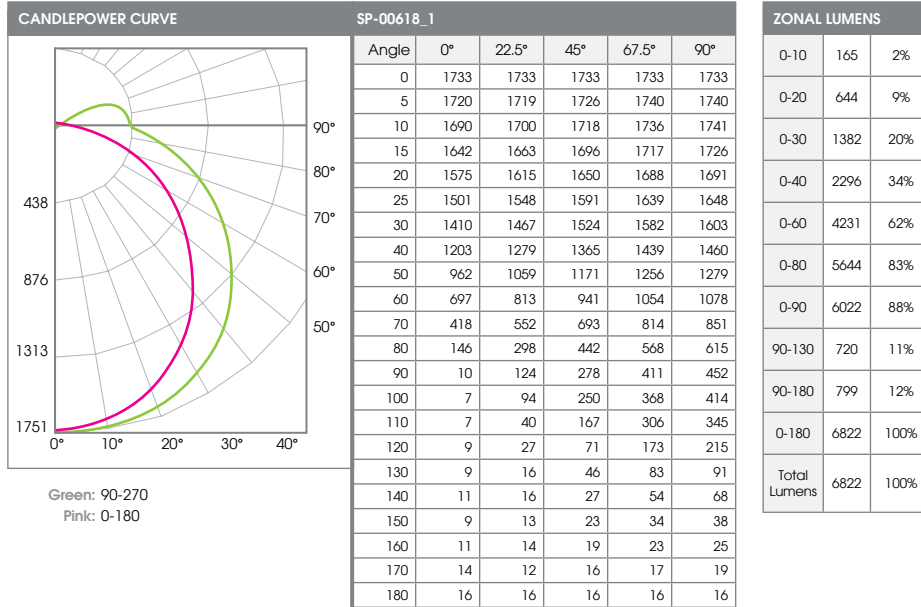

### SERIES SIZES

GL04IND48LX

A	B
48.3	4.0
1226.8 mm	101.6 mm

GL04IND96LX

A	B
96.3	4.0
2446.0 mm	101.6 mm

# PENDANT / SURFACE SEMI-DIRECT MILLTOWN SERIES / PHOTOMETRIC DATA

specline  
linear

GL04IND48LX-20L35K-DWEX-xxMW

Delivered Lumens: 6822 CP @ 0° (Nadir): 1733  
Luminaire Watts: 60.1 Beam Angle: 112°  
LER: 114 CRI: 80