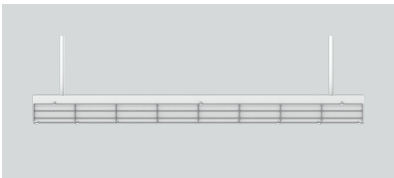

PENDANT / SURFACE SEMI-DIRECT MILLTOWN SERIES / FIXTURE OPTIONS

specline
linear

SERIES SIZES

GL04IND48LX