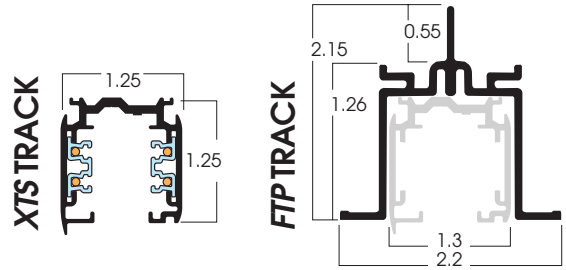

XTS PRO TRACK SYSTEM

3 CIRCUIT / 1 NEUTRAL

120 VOLT

USE GA100 ADAPTOR

XTS
SERIES

COMPONENTS OF XTS TRACK INSTALLATION

TYPICAL TRACK INSTALLATIONS

- 3 Circuit/1 Neutral Track
- Architectural Grade.
- ISO 9002 Quality
- Integral Suspension rail.
- Copper connector/ polycarbonate components
- UL Listed.

DESCRIPTION	PART #	PART #
	TRACK	RECESSED
4' TRACK	XTS44	FTP44
8' TRACK	XTS48	FTP48
12' TRACK	XTS412	FTP412

SPECIFY FINISH: Natural Aluminum (-1) Available for track lengths only; Black (-2); White (-3)

LINEAR COUPLER
XTS21

FEEDABLE "X"
CONNECTOR
XTS38

SPECIFY FINISH: Black (-2); White (-3)

MOUNTING ACCESSORIES FOR HTEK TRACK

STEM KIT for GES/GET
SPUS ()
Specify Stem Length
12", 18", 24", 48"

T-BAL CLIP
SKBT12

CABLE CLIP
SKB12

UNIVERSAL
SP4P

END FEED
SUSPENSION
SP4E

OTHER ACCESSORIES NOT SHOWN

DESCRIPTION	PART #
Ceiling Cup Cable	SKB30
*Cable Lengths (*5', 9')	SKB34 (*)

SPECIFY FINISH: Black (-2); White (-3)

Dimensions shown are nominal. Spectrum Lighting is continually improving products and reserves the right to make changes that will not alter performance or appearance with or without written notice.