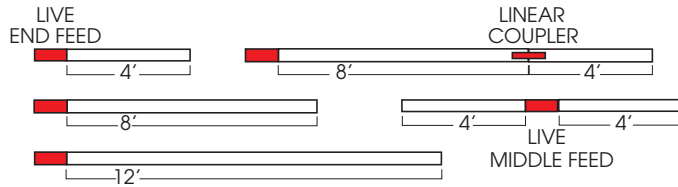

XTS PRO TRACK SYSTEM

3 CIRCUIT / 1 NEUTRAL

120 VOLT

USE GA100 ADAPTOR

XTS
SERIES

COMPONENTS OF XTS TRACK INSTALLATION

TYPICAL TRACK INSTALLATIONS

- 3 Circuit/1 Neutral Track
- Architectural Grade.
- ISO 9002 Quality
- Integral Suspension rail.
- Copper connector/ polycarbonate components
- UL Listed.

DESCRIPTION	PART #	PART #
	TRACK	RECESSED
4' TRACK	XTS44	FTP44
8' TRACK	XTS48	FTP48
12' TRACK	XTS412	FTP412

SPECIFY FINISH: Natural Aluminum (-1) Available for track lengths only; Black (-2); White (-3)