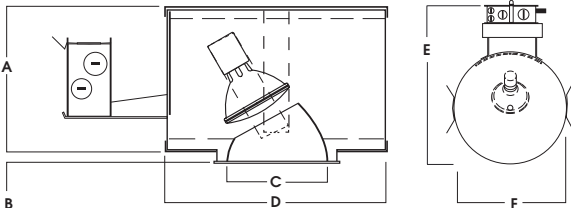

# 5" SHALLOW ADJUSTABLE ACCENT

PAR30-PAR30L SERIES / 75 WATT MAX INC

A	B	C	D	E	F
6.5	0.6	5.0	11.5	16.0	11.5
215.9 mm	15.8 mm	127.0 mm	292.1 mm	406.4 mm	292.1 mm

### FEATURES

Efficient trim design with a variety of lens options. Trim rotates/locks 360°. Lamp tilts/locks 35°. Integral 5/8" (0.625) plaster ring. Maximum wattage label (MWL) for low wattage Incandescent or LED lamps. Multi-bar adjustable mounting brackets.