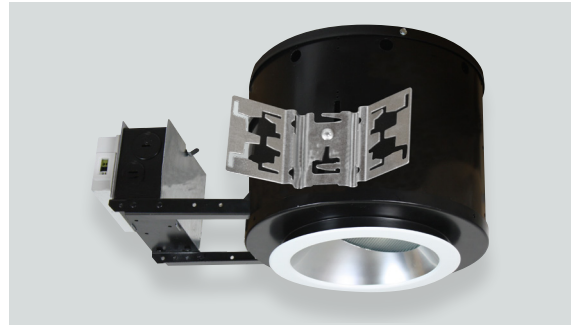

# 5" SHALLOW ADJUSTABLE ACCENT

PAR30-PAR30L SERIES / 75 WATT MAX INC

A	B	C	D	E	F
6.5	0.6	5.0	11.5	16.0	11.5
215.9 mm	15.8 mm	127.0 mm	292.1 mm	406.4 mm	292.1 mm

### APPLICATION

5" Shallow round PAR30 accent light for incandescent lamps.

### FEATURES

Efficient trim design with a variety of lens options. Trim rotates/locks 360°. Lamp tilts/locks 35°. Integral 5/8" (0.625) plaster ring. Maximum wattage label (MWL) for low wattage Incandescent or LED lamps. Multi-bar adjustable mounting brackets.

### CONSTRUCTION

Frame constructed of 20 ga. aluminum. Reflectors spun from .063 high purity aluminum and finished to specification.