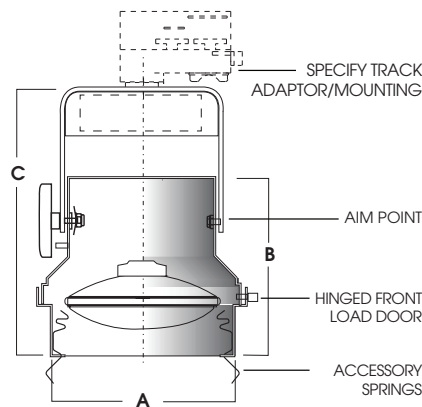

LABELS

UL/ETL listed for dry locations. Manufactured and tested to UL Standard No. 1598.

A	B	C
5.3	5.3	7.9
134.6 mm	134.6 mm	200.7 mm

SERIES	TRANSFORMER	OPTIONS	TRACK ADAPTOR/MOUNTING	FINISH	ACCESSORIES*
SAR36LV	E1-Electronic, 120v E2-Electronic, 277v	FS-Fuse holder and fuse MWL*-Label with Max Wattage SW-Switch On/Off *Specify Wattage	TRACK MOUNT GES66- Works with GES Track TEK100- Works with TEK Track HTEK100- Works with HTEK Track GA100- Works with XTS Track SURFACE MOUNT PC1- Pipe Clamp C6P- 6" Straight Cord and Plug** C24P- 24" Straight Cord and Plug** CC6P- 6" Coil Cord and Plug** C5P- 5" Round Surface Mount Canopy 120V/277V GES70- Monopoint Canopy 120v Only/GES66 Adaptor Accessory Finish will Match Fixture **Specify Plug Type	MW- Matte White MB- Matte Black GW- Gloss White GB- Gloss Black PT- Platinum Silver MT- Mini Texture Silver TW- Texture White TB- Mini Texture Black BZ- Bronze AZ- Anodic Bronze CC- Custom Color See SPECTRUM color chart for a full list of colors Black, Silver, Bronze Finishes With Black Adaptor/Cords White Finishes With White Adaptor/Cord	LN36- Lens See Lens Pages SN36- Snoot BD36- Barn Doors HL36- Hex Louver *Accessory Finish will Match Fixture

EXAMPLE: SAR36LVE1/FSSTEK100MT/BD36

PROJECT:	TYPE:
CAT. NO.: