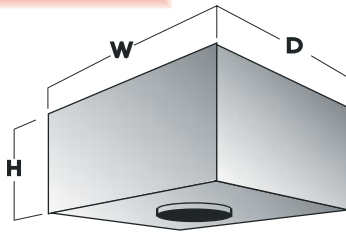

SPECTRUM LIGHTING INSULATED CEILING SPECIFICATION & LIMITATIONS

FEATURES & SPECIFICATIONS:

Not available with Emergency Ballast.

Consult Factory before ordering dimming ballast with IC fixtures.

Insulated Ceiling housings are constructed so that when installed, insulation may be brought up to (and touch) the housing.

The standard enclosure is built on the SPECTRUM LIGHTING architectural frame.

When the enclosure is fully gasketed it is suitable for **AT** (Airtight) operation as well.

| INCANDESCENT-LOW VOLTAGE | MAX WATT | W | D | H |
|--|----------|------|------|------|
| SGDG4X/IC7D, SGAG4X/IC7D | 50 w | 16.0 | 12.5 | 7.0 |
| SGD4X, SGAG4X, SGDG4SQ, SGAG4SQ | 50 w | 16.0 | 12.5 | 8.5 |
| INCANDESCENT | | | | |
| SG4IN, SG4SQIN, SGD4IN, SGA4IN | 75 w | 16.0 | 12.5 | 8.5 |
| SGD4SQIN, SGA4SQIN | | | | |
| SGL4IN, SGL4SQIN | 50 w | 16.0 | 12.5 | 8.5 |
| SG5IN, SGD5IN, SGA5IN | 75 w | 16.0 | 12.5 | 8.5 |
| SGL5IN | 37 w | 16.0 | 12.5 | 8.5 |
| SGIC6, SG6SQIN, SGD6IN, SGA6IN, SGD6SQIN, SGA6SQIN | 75 w | 16.0 | 12.5 | 8.5 |
| SG6IN (LENS), SGL6IN, SGL6SQIN | 50 w | 16.0 | 12.5 | 8.5 |
| SG7IN | 100 w | 16.0 | 12.5 | 10.5 |
| SG7IN (LENS) | 75 w | 16.0 | 12.5 | 10.5 |
| SGD7IN, SGA7IN | 100 w | 16.0 | 12.5 | 8.5 |
| SGL7IN | 75 w | 16.0 | 12.5 | 8.5 |
| SG8IN | 100 w | 16.0 | 12.5 | 10.5 |
| SG8IN (LENS) | 75 w | 16.0 | 12.5 | 10.5 |
| SGD8IN, SGA8IN | 100 w | 16.0 | 12.5 | 8.5 |
| SGL8IN | 75 w | 16.0 | 12.5 | 8.5 |
| COMPACT FLUORESCENT (consult factory-dimming) | | | | |
| SG4V | 1x26 w | 16.0 | 12.5 | 8.5 |
| SG5H | 1x26 w | 16.0 | 12.5 | 8.5 |
| SG5V | 1x26q w | 16.0 | 12.5 | 8.5 |
| SG6H | 1x26t w | 16.0 | 12.5 | 8.5 |
| SG6V | 1x26 w | 16.0 | 12.5 | 8.5 |
| SG7H | 1x32 w | 16.0 | 12.5 | 9.5 |
| SG7V | 1x32 w | 16.0 | 12.5 | 10.5 |
| SG8H | 2x26 w | 20.0 | 12.5 | 9.5 |
| SG8V | 1x32 w | 16.0 | 12.5 | 10.5 |