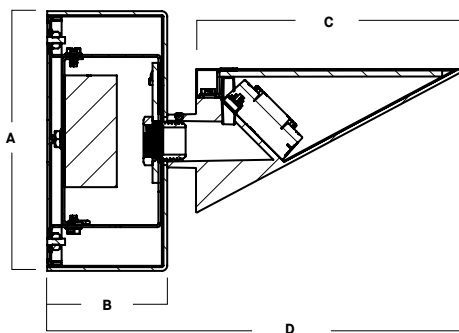

CODE COMPLIANCE

ARRA Compliant. UL listed. Damp location only. Manufactured and tested to UL standards No. 1598/8750.

SDC5 SQUARE SURFACE MOUNT DRIVER CANOPY