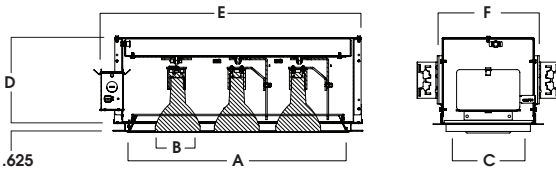

#OF MODULES	APERTURE			H	L	W	CUTOUT
	A	B	C				
1	6.0	3.8	5.9	7.1	10.2	8.5	7.3" x 7.3"
2	12.0	3.8	5.9	7.1	15.8	8.5	7.3" x 13.3"
3	18.0	3.8	5.9	7.1	21.8	8.5	7.3" x 19.3"
4	24.0	3.8	5.9	7.1	27.8	8.5	7.3" x 25.3"

SERIES¹	LAMPS	OPTIONS²	INTERIOR	TRIM	FINISHES⁶
RC66NF3 1 Module RC612NF3 2 Modules RC618NF3 3 Modules RC624NF3 4 Modules	INCPAR30L	LENS SO30 Solite Diffusion GL30 Clear FG30 Frosted SK30 Linear HL30 Hex Louver SN30 Snoot LN30³ Color Lens	MWI White MBI Black PTI Platinum BZI Bronze CCI Custom Color	NF166 6" x 6" NF1612 6" x 12" NF1618 6" x 18" NF1624 6" x 24"	MW⁷ Matte White MB⁷ Matte Black PT⁷ Platinum Silver BZ Bronze CH Charcoal GH Graphite SN Sun Gold AC Champagne AN Anodic Natural CN Caramel WF Matte White Flange CC Custom Color
		OPTIONS BH27 27" Flat Bar CB24 24" C-Channel CB48 48" C-Channel FS Fusing T277 277V to 120V Step Down Transformer MWL(**)⁴ Max Wattage Label PR⁵ Deep Plaster Neck			

EXAMPLE: RC612FT3INCPAR30LBH27MWI/NF1612MW

NOTES:
1 PZ Filter Shipped Separately 2 See Product Options Page for Details 3 See Lens Options Page for Details 4 20W, 37W, 50W 5 Contact Factory 6 Inside Trim And Flange Will Match Color Specified 7 Standard Finishes

PROJECT:	TYPE:
CAT. NO.:	

WWW.SPECLIGHT.COM • 994 JEFFERSON STREET, FALL RIVER, MA 02721 • 508.678.2303 FAX 508.678.2260