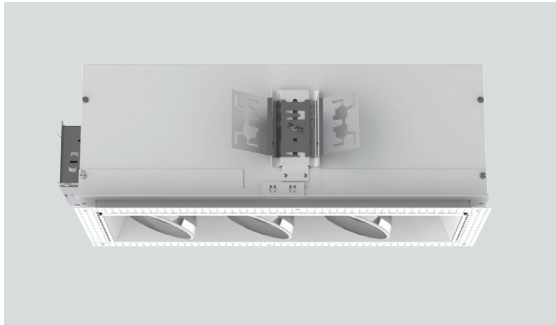

#OF MODULES	APERTURE			H	L	W	CUTOUT
	A	B	C				
1	6.0	3.8	5.9	7.1	10.2	8.5	7.3" x 7.3"
2	12.0	3.8	5.9	7.1	15.8	8.5	7.3" x 13.3"
3	18.0	3.8	5.9	7.1	21.8	8.5	7.3" x 19.3"
4	24.0	3.8	5.9	7.1	27.8	8.5	7.3" x 25.3"

SERIES¹	LAMPS	OPTIONS²	INTERIOR	TRIM	FINISHES⁶
RC66NF3 1 Module RC612NF3 2 Modules RC618NF3 3 Modules RC624NF3 4 Modules	INCPAR30L	LENS SO30 Solite Diffusion GL30 Clear FG30 Frosted SK30 Linear HL30 Hex Louver SN30 Snoot LN30³ Color Lens	MWI White MBI Black PTI Platinum BZI Bronze CCI Custom Color	NF166 6" x 6" NF1612 6" x 12" NF1618 6" x 18" NF1624 6" x 24"	MW⁷ Matte White MB⁷ Matte Black PT⁷ Platinum Silver BZ Bronze CH Charcoal GH Graphite SN Sun Gold AC Champagne AN Anodic Natural CN Caramel WF Matte White Flange CC Custom Color
		OPTIONS BH27 27" Flat Bar CB24 24" C-Channel CB48 48" C-Channel FS Fusing T277 277V to 120V Step Down Transformer MWL(**)⁴ Max Wattage Label PR⁵ Deep Plaster Neck			

EXAMPLE: RC612FT3INCPAR30LBH27MWI/NF1612MW

NOTES:
1 PZ Filter Shipped Separately 2 See Product Options Page for Details 3 See Lens Options Page for Details 4 20W, 37W, 50W 5 Contact Factory 6 Inside Trim And Flange Will Match Color Specified 7 Standard Finishes

PROJECT:	TYPE:
CAT. NO.:	

WWW.SPECLIGHT.COM • 994 JEFFERSON STREET, FALL RIVER, MA 02721 • 508.678.2303 FAX 508.678.2260