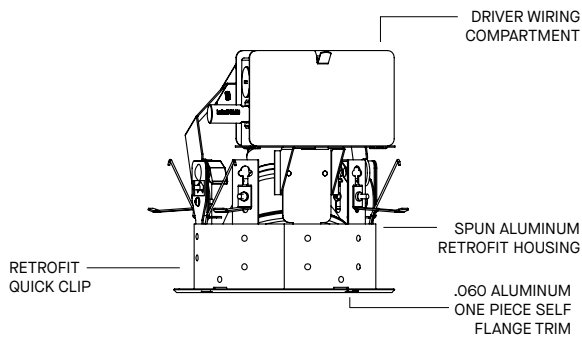

RETROFIT ADJUSTABLE DOWNLIGHT

PAR38 SERIES / INCANDESCENT

HOLE SIZE	APERTURE	DEPTH	HOUSING
A	B	C	D
7.75	5.51	8.49	2.6

SGRTA6INC

APPLICATION

6" Round adjustable retrofit accent PAR38 fixture for general downlighting.

FEATURES

Designed for retrofit into existing fixture, or remodel where no fixture exists. Tool-less access. One piece-self-flanged trim. Intended for Non-IC retrofit. Goof ring available for oversized or damaged ceiling installations. Posi-lock trim retention torsion springs. Designed for 0.5" - 1" thick ceilings. Contact factory for ceiling applications (over 1").

FINISH

Variety of powdercoat and anodized finishes available.

ELECTRONICS

120 Volt is standard. Use option T277 for 277v supply feed.

CONSTRUCTION

Housing/frame constructed of .060 aluminum to resist corrosion. Self flanged one piece trim spun from 0.060" thick high purity aluminum and finished to specification.

INSTALLATION

Goof rings available for rough or OB-Round holes. Integral retrofit quick mount clips. Optional clips, springs and extended whips available (See options and installation details).

LABELS

ARRA Compliant. UL/ETL Listed for Damp location. Manufactured and tested to UL standard No. 1598.

WHILE MAINTAINING CENTER BEAM, MODULE TILTS 35° AND ROTATES 360°
MUST REMOVE FROM CEILING TO ADJUST TILT AND ROTATION

SERIES	LAMP	OPTIONS	TRIM / FINISH	TRIM OPTIONS
SGRTA6INC	PAR38	WP16- 16" Whip WP27- 27" Whip CR- Corrosion Resistant FS- Fuse Holder and Fuse GR- Goof Ring T277- Step Down Transformer GU24- GU24 Base Option MWL*- Maximun Wattage Label * Specify Wattage RM2.75D- Special Deep Ceiling Adaptor	AR6500- 6" Adjustable MW- Matte White SG- Semi-Diffuse Low Iridescent CL- Specular Alzak HZ- Matte Low Iridescent MB- Matte Black PT- Platinum PF- Polished Flange WE- Wheat Alzak CC- Custom Color	SO- Micro Prism Solite™ Lens Standard GL- Clear Glass Lens FG- Frosted Glass Lens WL- Wet Location
		*See Product Options Page For Ordering, Detail and Specifications	Matte White Flange Standard	

EXAMPLE: SGRTA6INC/PAR38/RM2.75D/AR6500 SG

PROJECT:	TYPE:
CAT. NO.: