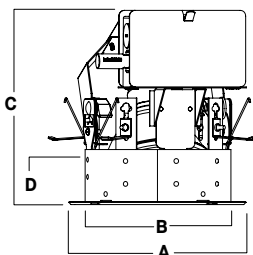

RETROFIT ADJUSTABLE DOWNLIGHT

PAR38 SERIES / INCANDESCENT

HOLE SIZE	APERTURE	DEPTH	HOUSING
A	B	C	D
7.75	5.51	8.49	2.6

SGRTA6INC

APPLICATION

6" Round adjustable retrofit accent PAR38 fixture for general downlighting.

FEATURES

Designed for retrofit into existing fixture, or remodel where no fixture exists. Tool-less access. One piece-self-flanged trim. Intended for Non-IC retrofit. Goof ring available for oversized or damaged ceiling installations. Posi-lock trim retention torsion springs. Designed for 0.5" - 1" thick ceilings. Contact factory for ceiling applications (over 1").

FINISH

Variety of powdercoat and anodized finishes available.

ELECTRONICS

120 Volt is standard. Use option T277 for 277v supply feed.

CONSTRUCTION

Housing/frame constructed of .060 aluminum to resist corrosion. Self flanged one piece trim spun from 0.060" thick high purity aluminum and finished to specification.

INSTALLATION

Goof rings available for rough or OB-Round holes. Integral retrofit quick mount clips. Optional clips, springs and extended whips available (See options and installation details).

LABELS

ARRA Compliant. UL/ETL Listed for Damp location. Manufactured and tested to UL standard No. 1598.

WHILE MAINTAINING CENTER BEAM, MODULE TILTS 35° AND ROTATES 360°
MUST REMOVE FROM CEILING TO ADJUST TILT AND ROTATION

SERIES	LAMP	OPTIONS	TRIM / FINISH	TRIM OPTIONS
SGRTA6INC	PAR38	WP16- 16" Whip WP27- 27" Whip CR- Corrosion Resistant FS- Fuse Holder and Fuse GR- Goof Ring T277- Step Down Transformer GU24- GU24 Base Option MWL*- Maximun Wattage Label * Specify Wattage RM2.75D- Special Deep Ceiling Adaptor	AR6500- 6" Adjustable MW- Matte White SG- Semi-Diffuse Low Iridescent CL- Specular Alzak HZ- Matte Low Iridescent MB- Matte Black PT- Platinum PF- Polished Flange WE- Wheat Alzak CC- Custom Color	SO- Micro Prism Solite™ Lens Standard GL- Clear Glass Lens FG- Frosted Glass Lens WL- Wet Location
		*See Product Options Page For Ordering, Detail and Specifications	Matte White Flange Standard	

EXAMPLE: SGRTA6INC/PAR38/RM2.75D/AR6500 SG

PROJECT:	TYPE:
CAT. NO.: