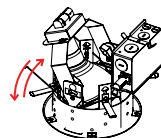

LABELS

ARRA Compliant. UL/ETL Listed for Damp location. Manufactured and tested to UL standard No. 1598.