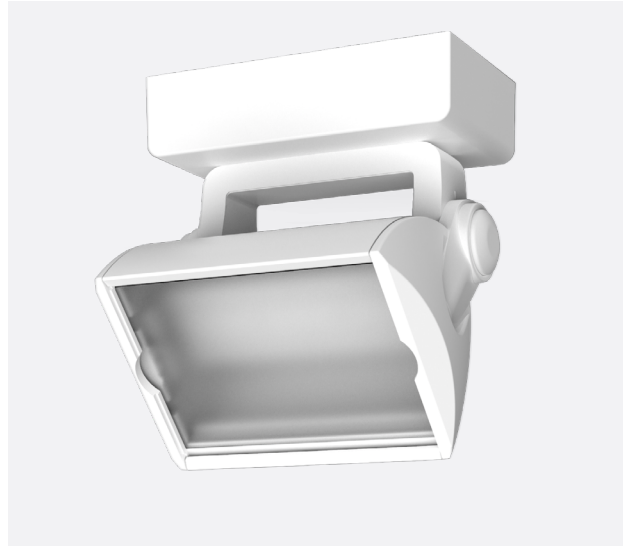

TWY7

7" WALL WASH TRACK LUMINAIRE

Wide Flood 105° x 97° wall wash track or monopoint luminaire with up to 5200 lumens delivered.

LUMENS / WATTAGE DATA

PART NUMBER	DELIVERED LUMENS	SYSTEM WATTS	LPW
TWY7 25L	2483	19.3	129
TWY7 35L	3386	27.1	125
TWY7 50L	5329	41	130

¹Nominal Delivered Lumens at 50L 35Kxx BET MW

PROJECT: _____

QUANTITY: _____

TYPE: _____

SERIES

Wide Flood 105° x 97° wall wash track or monopoint luminaire with up to 5300 lumens delivered.

180° of vertical tilt with degree indexing.

350° horizontal rotation.

Soft etch lens for visual comfort and protection of LED from dust.

For use with Spectrum BET Basix track system (Juno Compatible)

LISTING

cULus Certified. Suitable for dry locations.