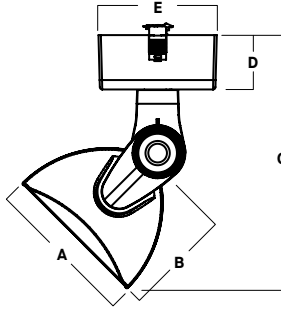

DLC PREMIUM LISTED OPTIONS

COPYRIGHT 2023 SPECTRUM LIGHTING, INC.

TWY7

7" WALL WASH TRACK LUMINAIRE

FIXTURE DIMENSIONS

0° POSITION

A	B
76	4.84
194.1 mm	122.9 mm

45° TILT

A	B	C	D	E
4.84	3.14	8.25	1.77	3.86
122.9 mm	79.8 mm	209.6 mm	45.0 mm	98.0 mm

90° TILT

A	B
6.25	5.75
158.7 mm	145.9 mm

SIDE VIEW

A	B
6.89	7.11
175.0 mm	180.7 mm

FIXTURE ACCESSORIES

BET70WH
MONO POINT CANOPY

TWY7 50L 35K xx BET MW