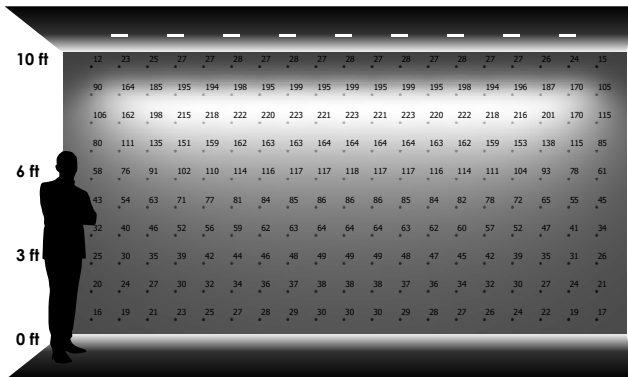

PERFORMANCE DATA - INITIAL ILLUMINATION (FOOTCANDLES) ON WALL - DIRECT LIGHT ONLY - AIMED AT 0°

9 LUMINAIRE
2' - 0" away from wall
2' - 0" between luminaires