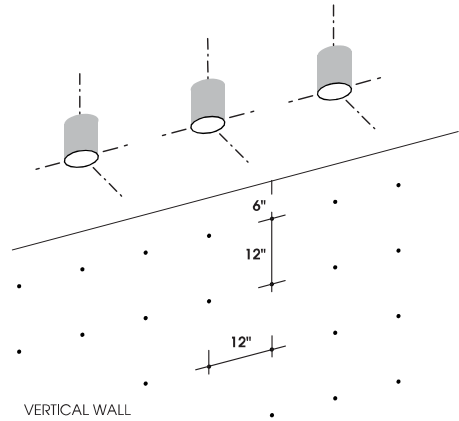

TWY7 50L 35K xx BET MW

CANDLEPOWER CURVE
TEST SP-01383

PERFORMANCE SUMMARY

REFERENCE DIAGRAM

Delivered Lumens: 5329
Luminaire Watts: 41
LER: 129.98
CP at 0deg (Nadir): 2326
CRI: 80+
Lumen Multiplier: N/A, only 50L tested
CCT Multiplier: 40K x 1.0, 50K x 1.0

PERFORMANCE DATA - INITIAL ILLUMINATION (FOOTCANDLES) ON WALL - DIRECT LIGHT ONLY - AIMED AT 0°