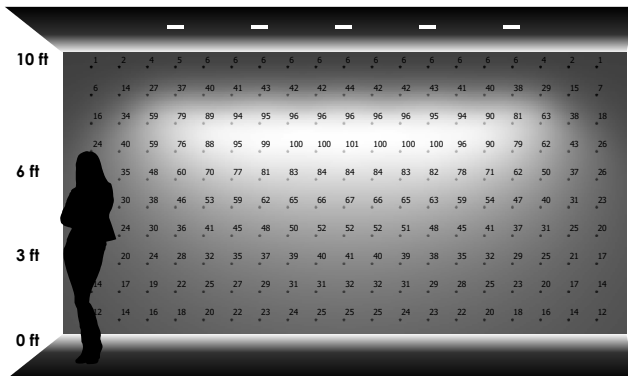

5 LUMINAIRE
3' - 0" away from wall
3' - 0" between luminaires