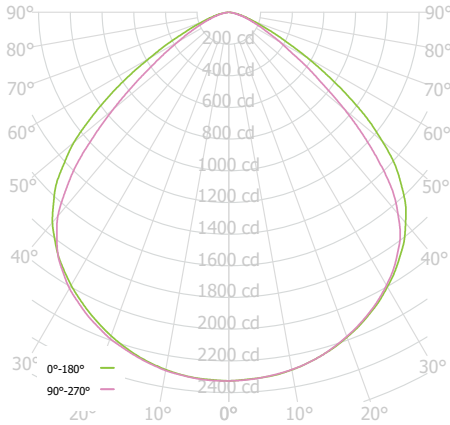

DLC PREMIUM LISTED OPTIONS

COPYRIGHT 2023 SPECTRUM LIGHTING, INC.

TWY7

7" WALL WASH TRACK LUMINAIRE

FIXTURE DIMENSIONS

0° POSITION

A	B
76	4.84
194.1 mm	122.9 mm

45° TILT

A	B	C	D	E
4.84	3.14	8.25	1.77	3.86
122.9 mm	79.8 mm	209.6 mm	45.0 mm	98.0 mm

90° TILT

A	B
6.25	5.75
158.7 mm	145.9 mm

SIDE VIEW

A	B
6.89	7.11
175.0 mm	180.7 mm

FIXTURE ACCESSORIES

BET70WH
MONO POINT CANOPY

TWY7 50L 35K xx BET MW

CANDLEPOWER CURVE
TEST SP-01383

PERFORMANCE SUMMARY

REFERENCE DIAGRAM

Delivered Lumens: 5329
 Luminaire Watts: 41
 LER: 129.98
 CP at 0deg (Nadir): 2326
 CRI: 80+
 Lumen Multiplier: N/A, only 50L tested
 CCT Multiplier: 40K x 1.0, 50K x 1.0