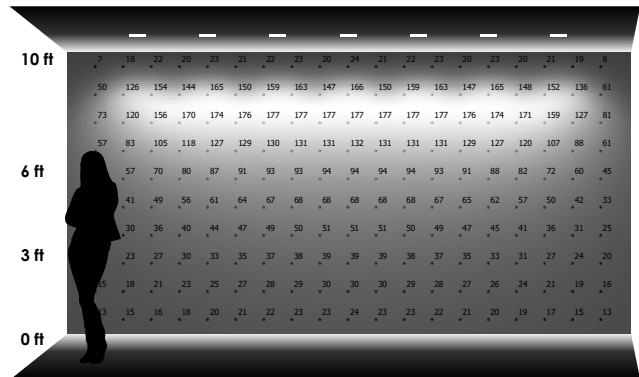

7 LUMINAIRE
2' - 6" away from wall
2' - 6" between luminaires