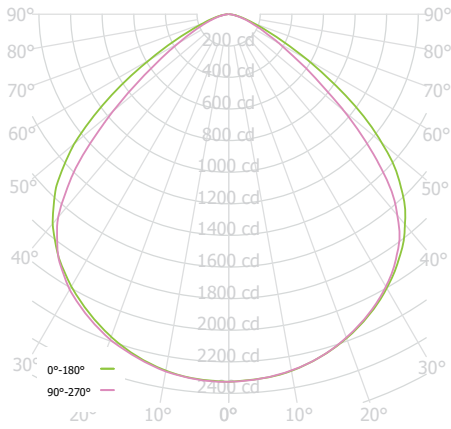

**DLC PREMIUM LISTED OPTIONS**

COPYRIGHT 2023 SPECTRUM LIGHTING, INC.

FIXTURE DIMENSIONS

0° POSITION

A	B
76	4.84
194.1 mm	122.9 mm

45° TILT

A	B	C	D	E
4.84	3.14	8.25	1.77	3.86
122.9 mm	79.8 mm	209.6 mm	45.0 mm	98.0 mm

90° TILT

A	B
6.25	5.75
158.7 mm	145.9 mm

SIDE VIEW

A	B
6.89	7.11
175.0 mm	180.7 mm

FIXTURE ACCESSORIES

BET70WH  
MONO POINT CANOPY

TWY7 50L 35K xx BET MW

CANDLEPOWER CURVE TEST SP-01383	PERFORMANCE SUMMARY	REFERENCE DIAGRAM
------------------------------------	---------------------	-------------------

Delivered Lumens: 5329  
 Luminaire Watts: 41  
 LER: 129.98  
 CP at Odeg (Nadir): 2326  
 CRI: 80+  
 Lumen Multiplier: N/A, only 50L tested  
 CCT Multiplier: 40K x 1.0, 50K x 1.0

PERFORMANCE DATA - INITIAL ILLUMINATION (FOOTCANDLES) ON WALL - DIRECT LIGHT ONLY - AIMED AT 0°