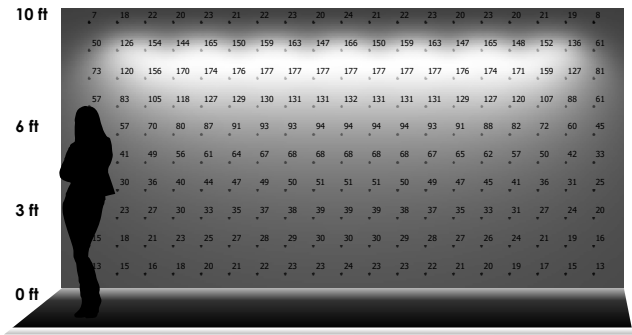

7 LUMINAIRES
2' - 6" away from wall
2' - 6" between luminaires