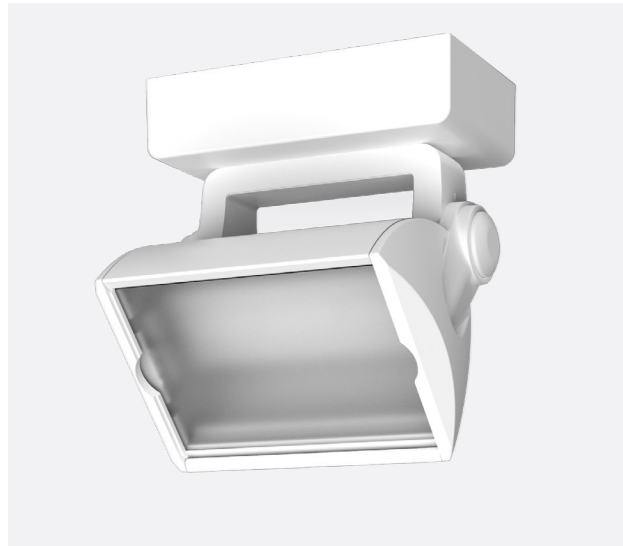

## 7" WALL WASH TRACK LUMINAIRE

Wide Flood 105° x 97° wall wash track or monopoint luminaire with up to 5200 lumens delivered.

### LUMENS / WATTAGE DATA

PART NUMBER	DELIVERED LUMENS	SYSTEM WATTS	LPW
TWY7 25L	2483	19.3	129
TWY7 35L	3386	27.1	125
TWY7 50L	5329	41	130

<sup>1</sup>Nominal Delivered Lumens at 50L 35Kxx BET MW

PROJECT: \_\_\_\_\_

### SERIES

Wide Flood 105° x 97° wall wash track or monopoint luminaire with up to 5300 lumens delivered.

180° of vertical tilt with degree indexing.

350° horizontal rotation.

Soft etch lens for visual comfort and protection of LED from dust.

For use with Spectrum BET Basix track system (Juno Compatible)