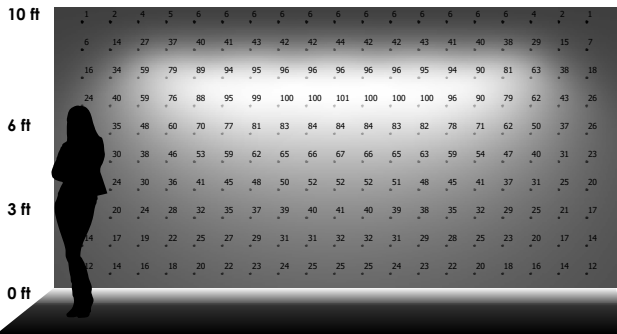

5 LUMINAIRES
3' - 0" away from wall