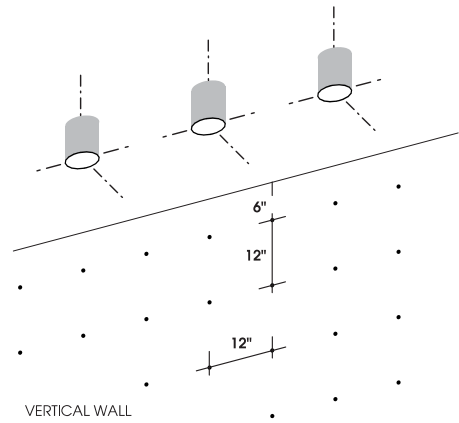

PERFORMANCE DATA - INITIAL ILLUMINATION (FOOTCANDLES) ON WALL - DIRECT LIGHT ONLY - AIMED AT 0°