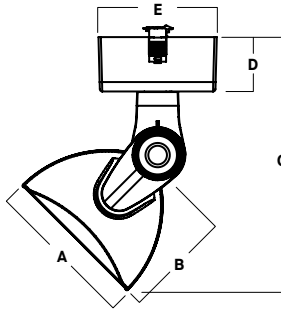

**DLC PREMIUM LISTED OPTIONS**

COPYRIGHT 2023 SPECTRUM LIGHTING, INC.

FIXTURE DIMENSIONS

0° POSITION

A	B
76	4.84
194.1 mm	122.9 mm

45° TILT

A	B	C	D	E
4.84	3.14	8.25	1.77	3.86
122.9 mm	79.8 mm	209.6 mm	45.0 mm	98.0 mm

90° TILT

A	B
6.25	5.75
158.7 mm	145.9 mm

SIDE VIEW

A	B
6.89	7.11
175.0 mm	180.7 mm

FIXTURE ACCESSORIES

BET70WH  
MONO POINT CANOPY

TWY7 50L 35K xx BET MW

CANDLEPOWER CURVE TEST SP-01383	PERFORMANCE SUMMARY	REFERENCE DIAGRAM
------------------------------------	---------------------	-------------------