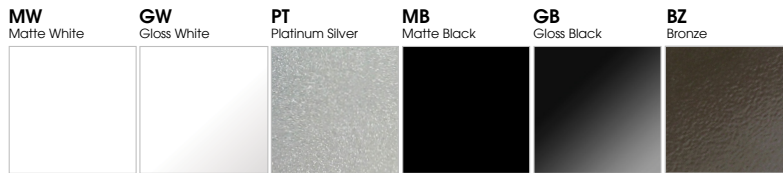

# COLOR OPTIONS - POWDER COAT PAINT FINISHES

NOTE: NO PRINTED IMAGE CAN EQUAL THE EXACT COLOR OF FINISH ON METAL.  
SEE INDIVIDUAL SPECIFICATION SHEETS OR CONSULT FACTORY FOR ADDITIONAL INFORMATION.

## STANDARD CORD / STEM / CANOPY FINISHES

FIXTURE COLOR	STANDARD CORD COLOR	STANDARD CANOPY / STEM COLOR
Matte White, Textured White	Matte White	Matte White
Gloss White	Matte White	Gloss White
Matte Black, Gloss Black, Textured Black	Matte Black	Matte Black
All Others	Matte Black	Same Color as Fixture
Custom Color	Contact Factory	Contact Factory

## PAINT TIMES

TIER	COST	AVERAGE PAINT TIME*
Tier 1 - Standard Finishes	\$	⓪
Tier 2 - Typical Finishes	\$\$	⓪⓪
Tier 3 - Special Metal Finishes	\$\$\$	⓪⓪⓪
Custom Color	Contact Factory	Contact Factory

\*CONTACT FACTORY FOR SPECIFIC PRODUCT LEAD TIMES

## TIER 1 - STANDARD FINISHES