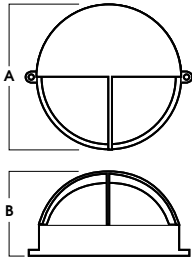

**MINI DOCK LIGHT**  
HMI SERIES / INC

PROJECT: \_\_\_\_\_  
QUANTITY: \_\_\_\_\_ TYPE: \_\_\_\_\_

**DG09INC**  
Lens/Grille

**DS09INC**  
Lens/Eyelid

SERIES	A	B
DG09INC	10.5	6.0
DS09INC	10.5	6.3

**D-09INC - INTERIOR**