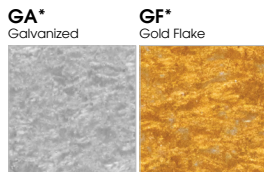

TIER 3 - SPECIAL METAL FINISHES

CUSTOM COLOR FINISHES

CONTACT FACTORY

CC
Custom Color

*UNAVAILABLE FOR WET LOCATION